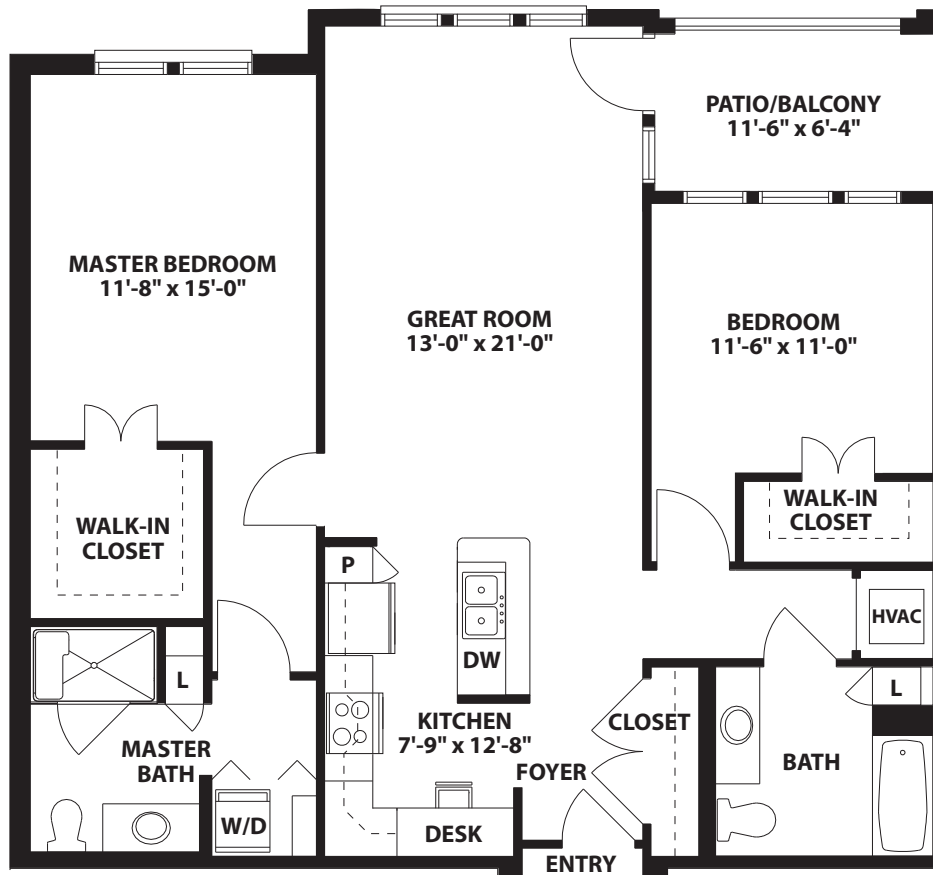

Walnut

Two Bedroom, Two Bath • 1,227 sq. feet

1/8" = 1'

Square footage and room dimensions subject to change.