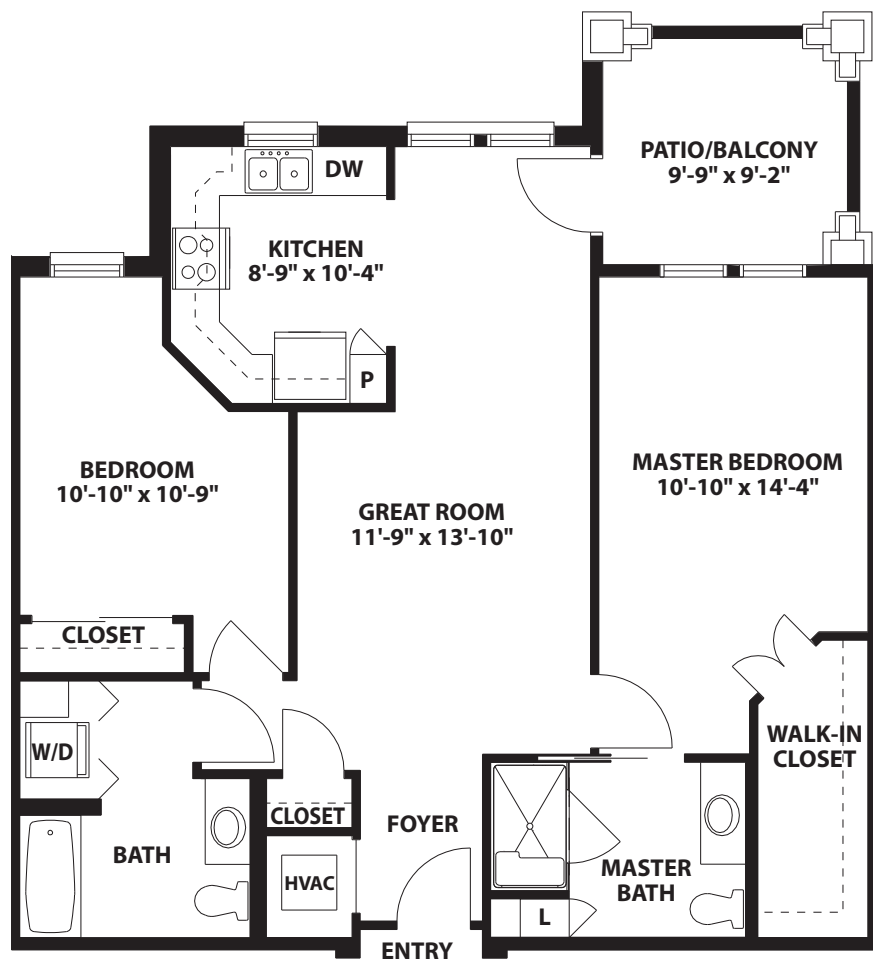

# Mimosa

Two Bedroom, Two Bath • 1,082 sq. feet

1/8" = 1'

Square footage and room dimensions subject to change.