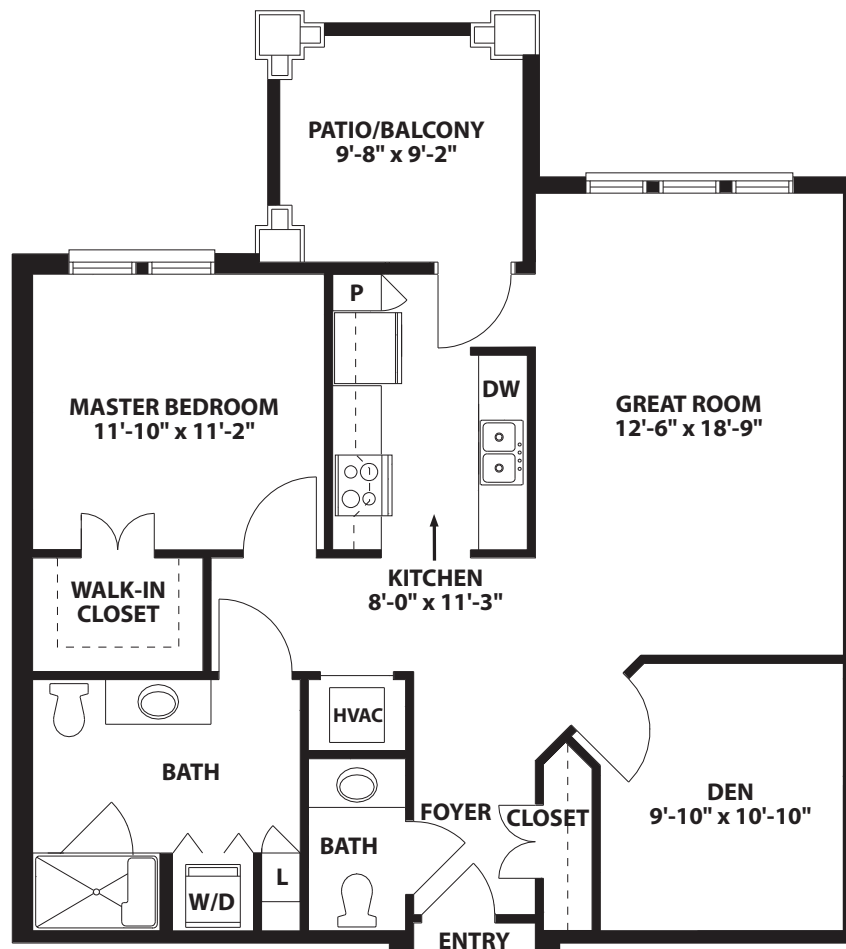

Willow

One Bedroom, One Bath w/Den • 993 sq. feet

1/8" = 1'

Square footage and room dimensions subject to change.