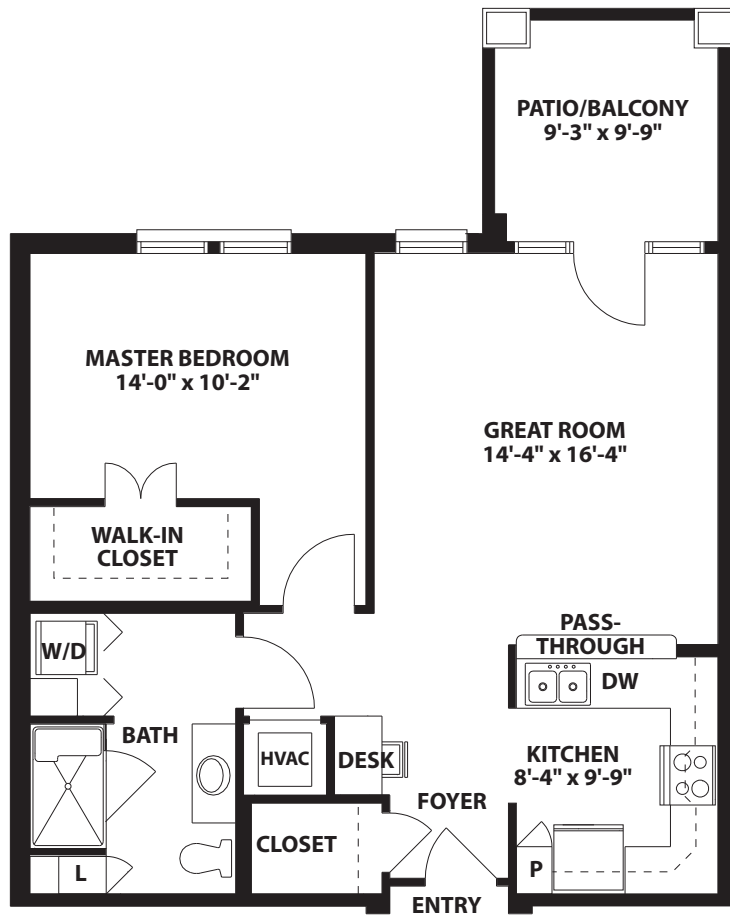

Juniper

One Bedroom, One Bath • 827 sq. feet

1/8" = 1'

Square footage and room dimensions subject to change.