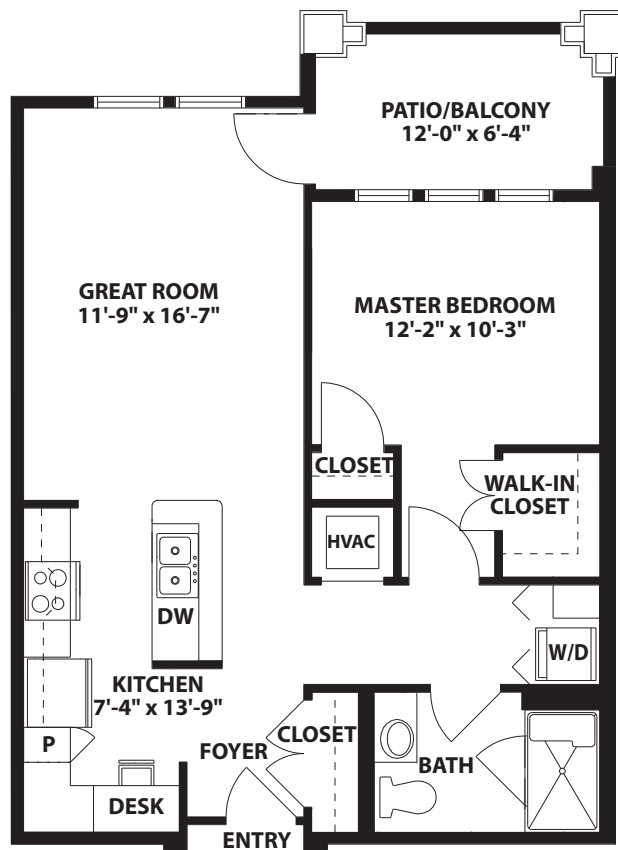

Birch

One Bedroom, One Bath • 756 sq. feet

1/8" = 1'

Square footage and room dimensions subject to change.