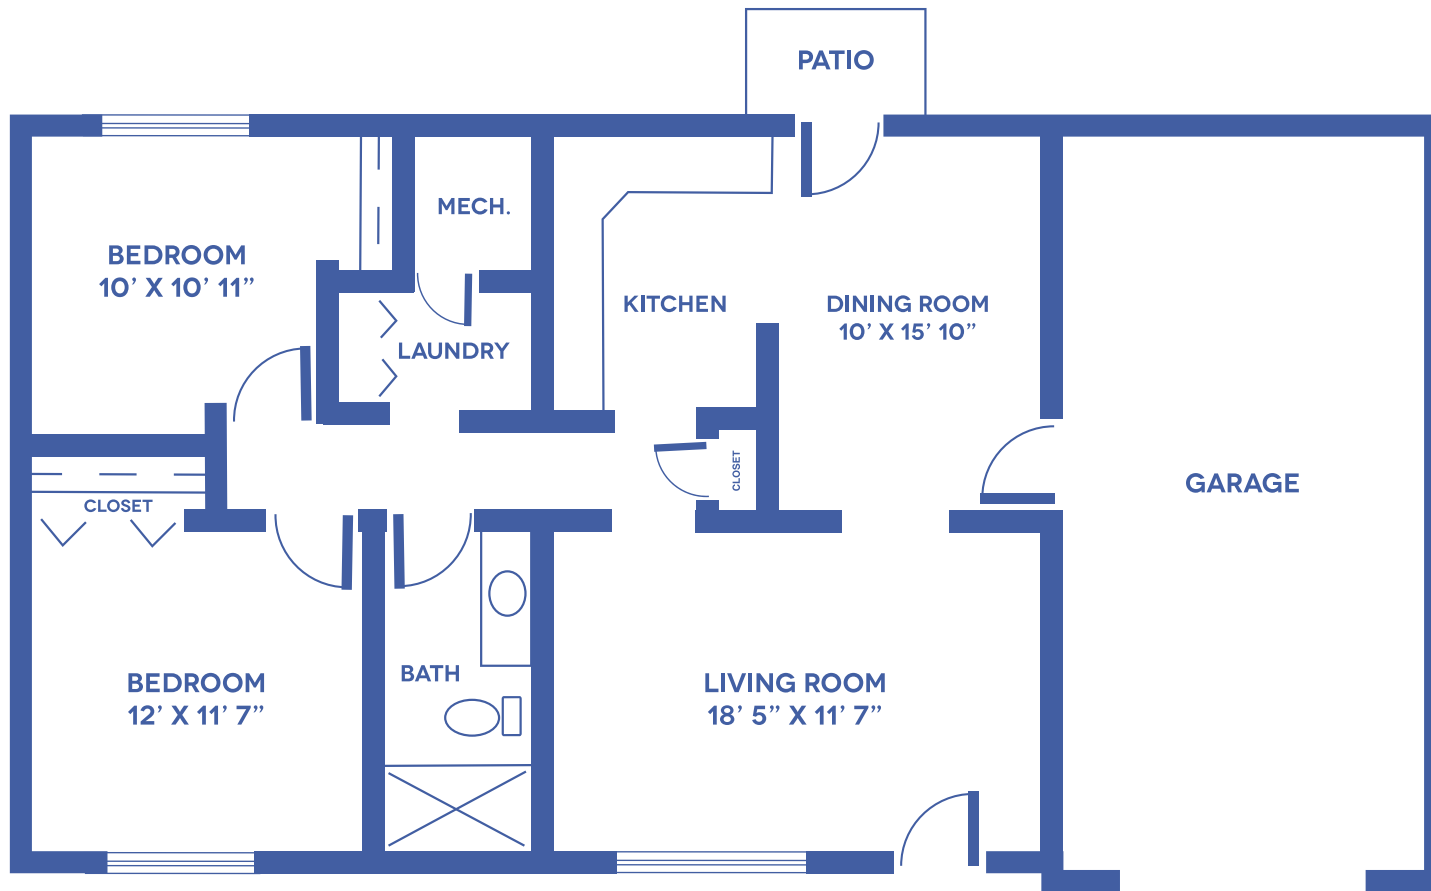

KREECK ESTATES COTTAGE 2

TWO-BEDROOM / 987 SQUARE FEET

Floor plans may vary slightly and are not to scale.