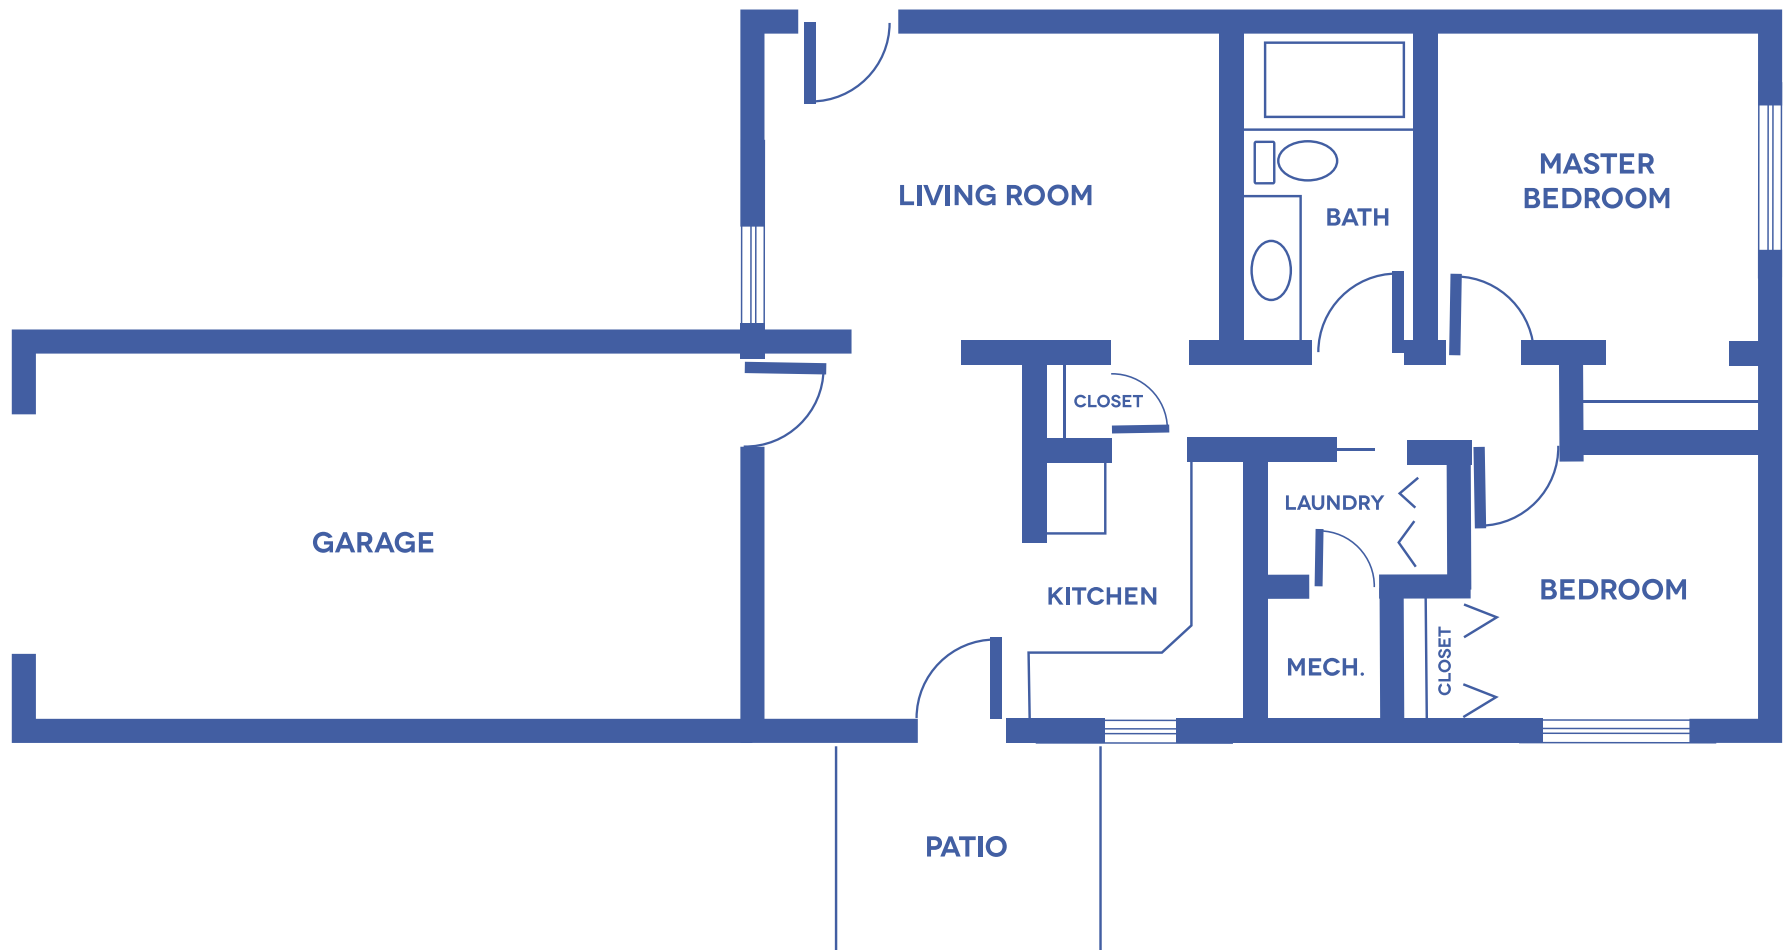

KREECK ESTATES COTTAGE 1

TWO-BEDROOM / 987 SQUARE FEET

Floor plans may vary slightly and are not to scale.