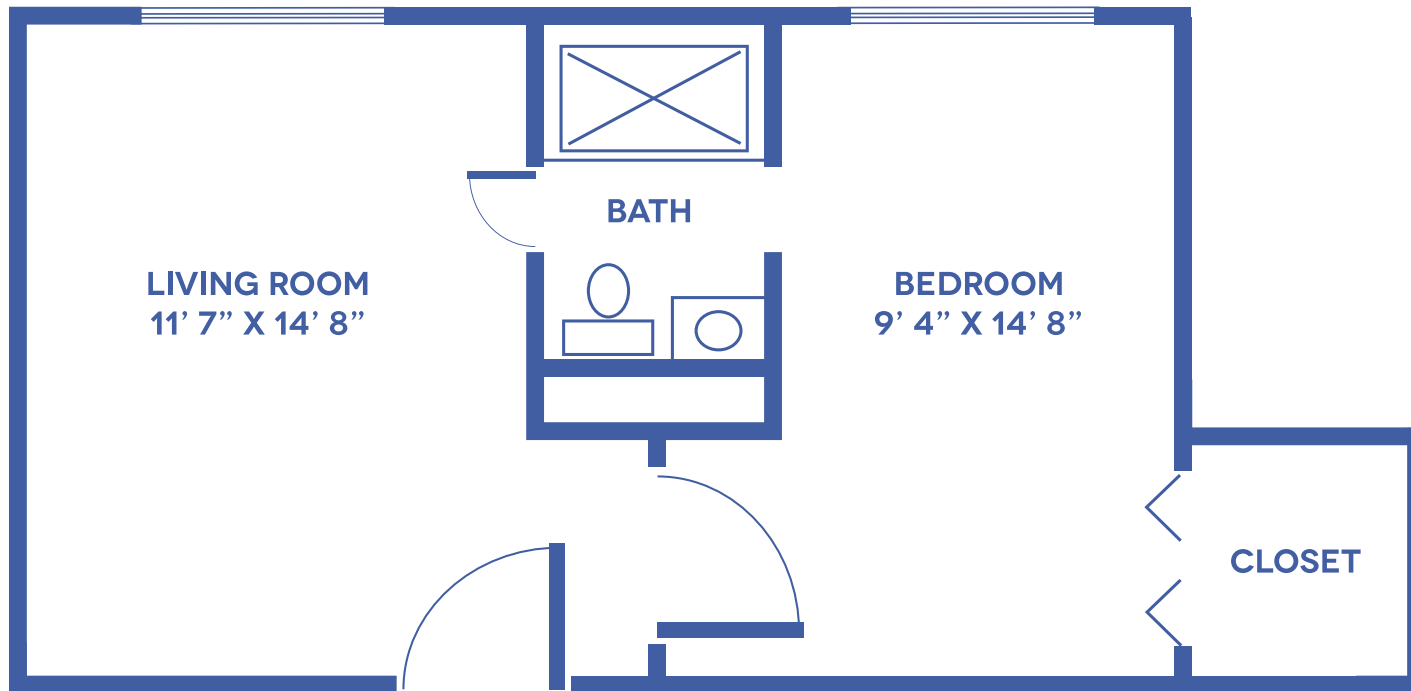

GARDEN VIEW SUITE

395 SQUARE FEET

Floor plans may vary slightly and are not to scale.

924 8TH ST, CLAY CENTER, KS 67432 • WWW.CLAYCENTERPRESBYTERIANMANOR.ORG

CLAY CENTER
Presbyterian Manor®