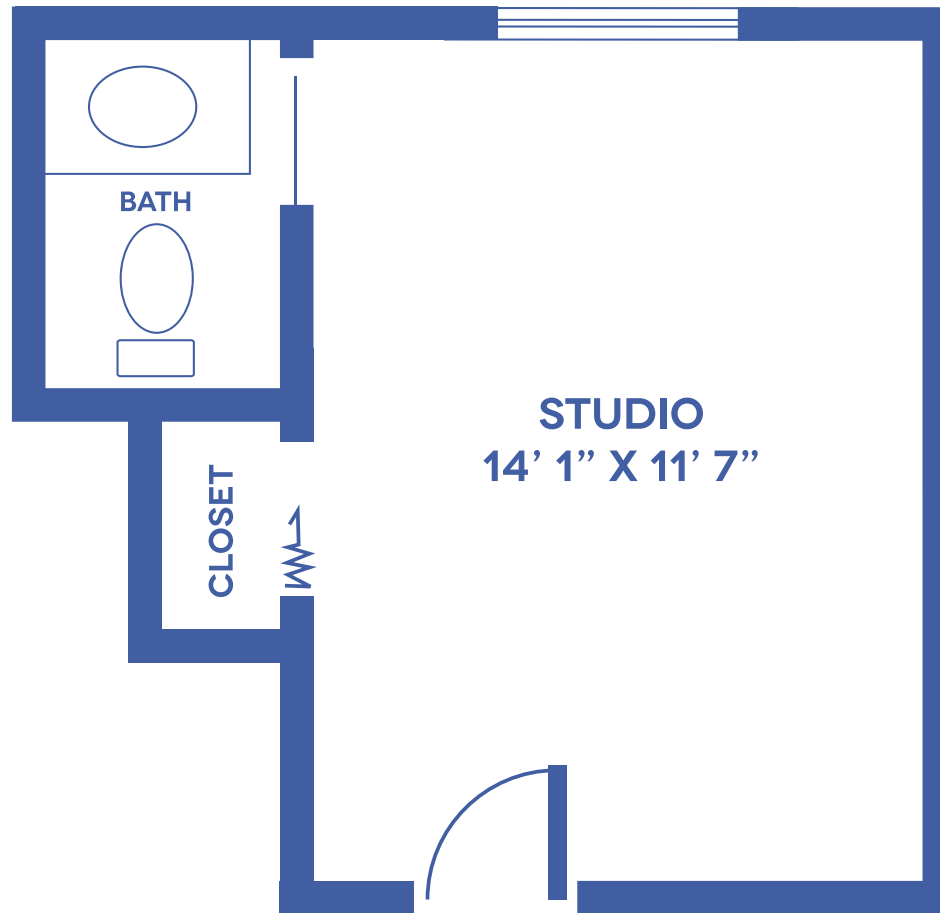

GARDEN VIEW STUDIO

200 SQUARE FEET

Floor plans may vary slightly and are not to scale.