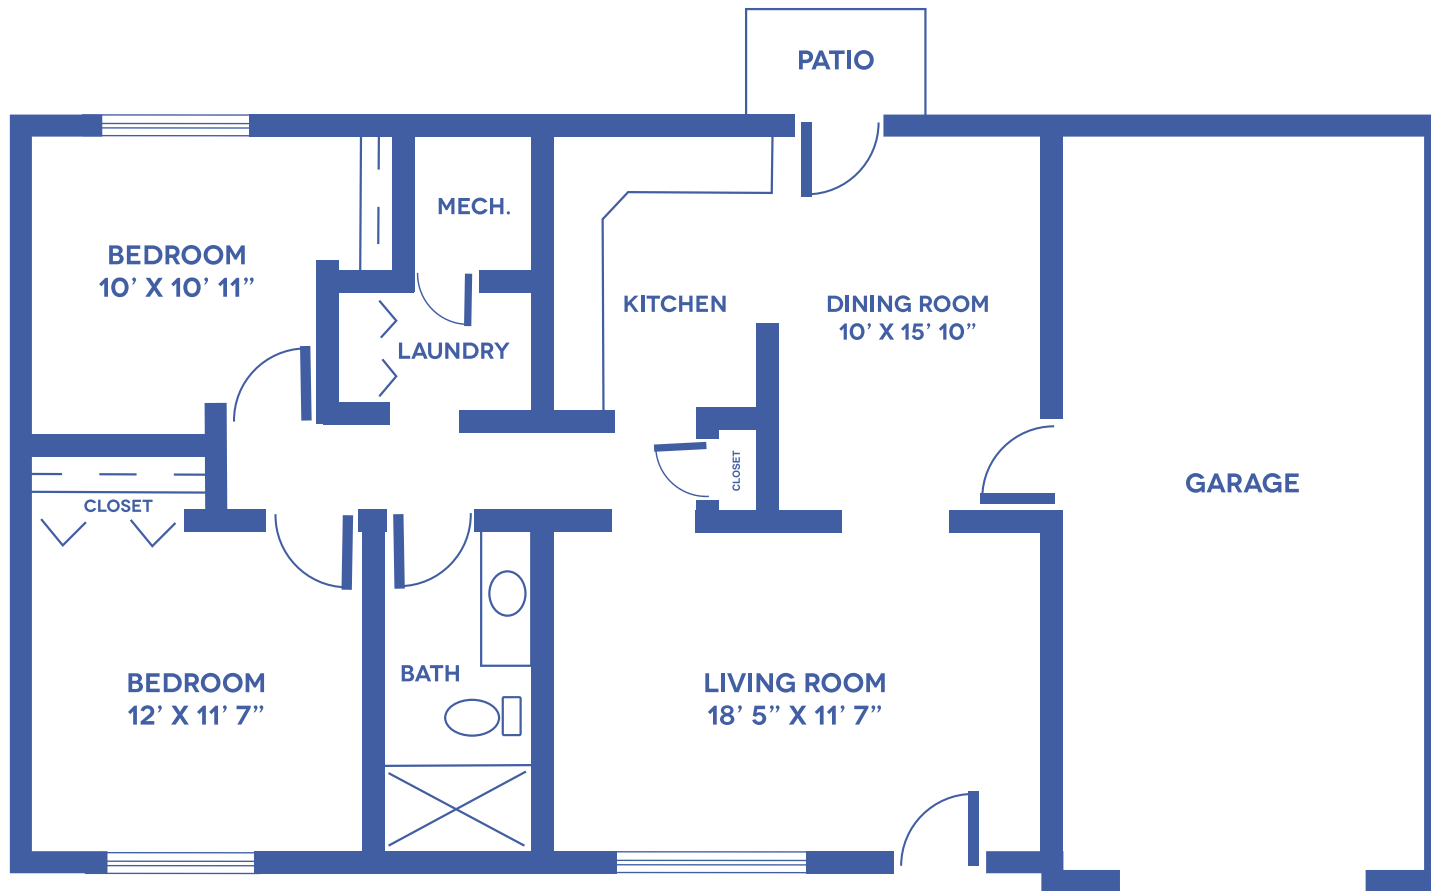

KREECK ESTATES COTTAGE 2

TWO-BEDROOM / 987 SQUARE FEET

Floor plans may vary slightly and are not to scale.