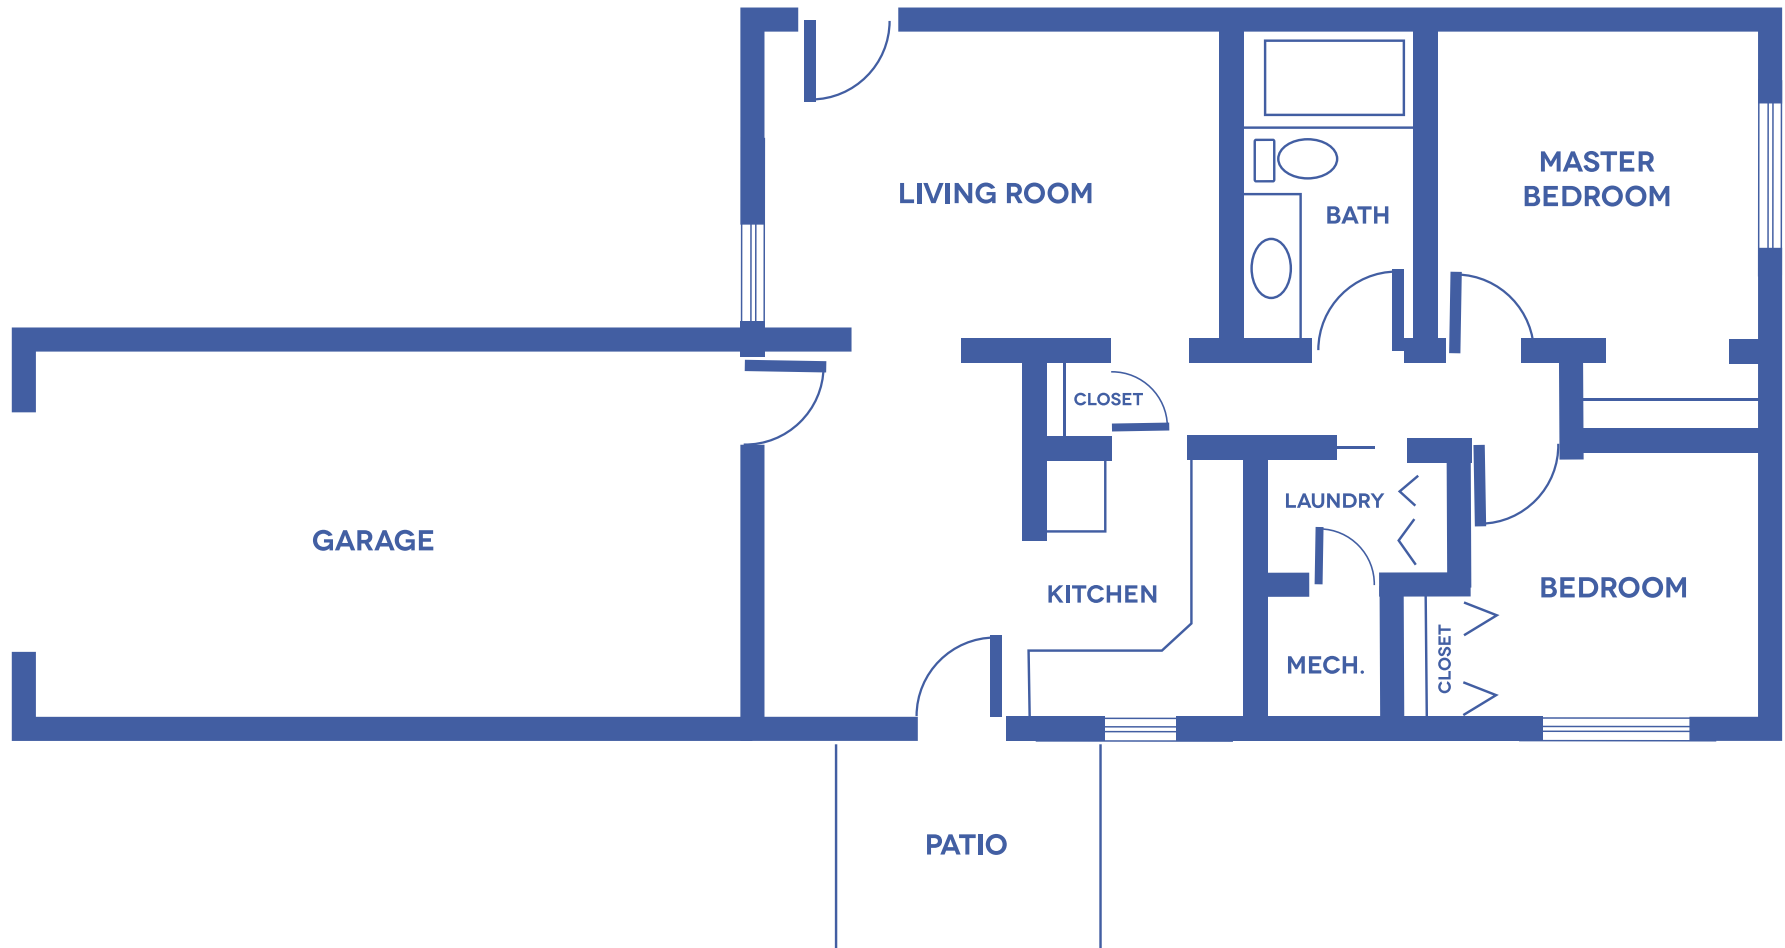

# KREECK ESTATES COTTAGE 1

TWO-BEDROOM / 987 SQUARE FEET

Floor plans may vary slightly and are not to scale.