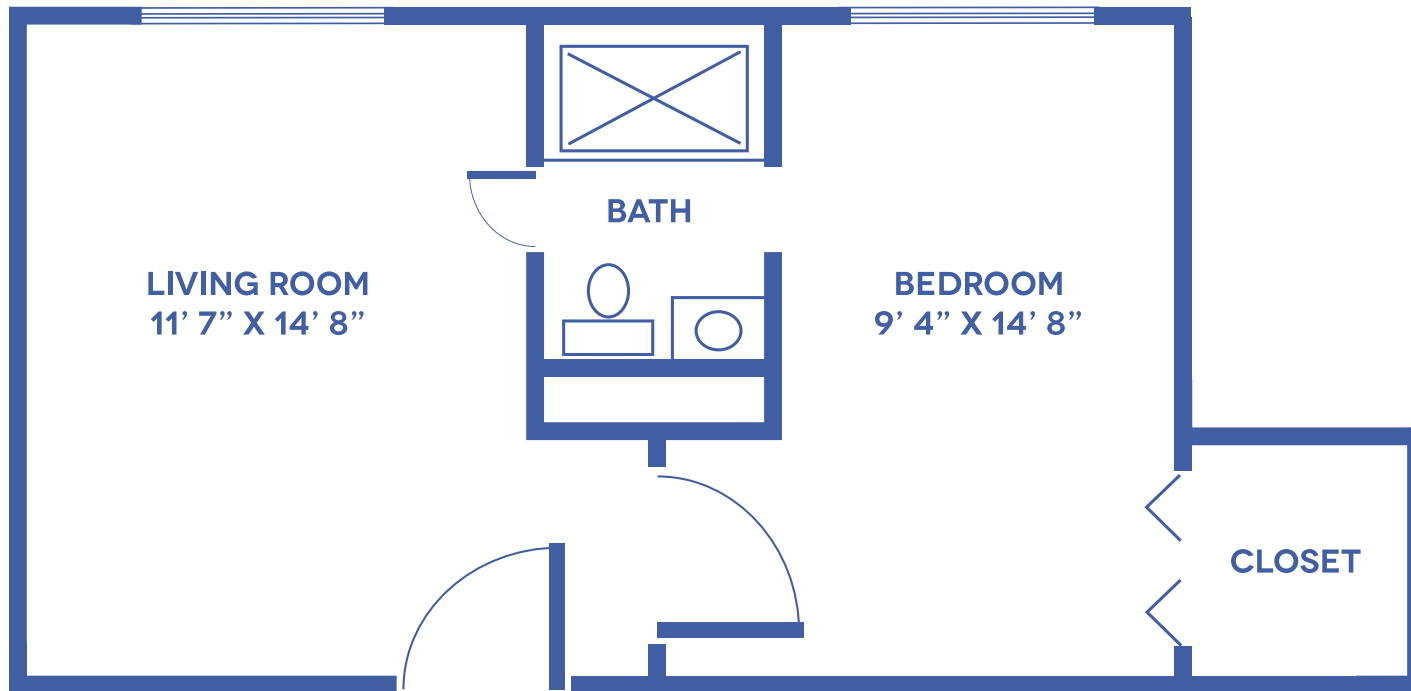

GARDEN VIEW SUITE

395 SQUARE FEET

Floor plans may vary slightly and are not to scale.

924 8TH ST, CLAY CENTER, KS 67432 • WWW.CLAYCENTERPRESBYTERIANMANOR.ORG

CLAY CENTER
Presbyterian Manor