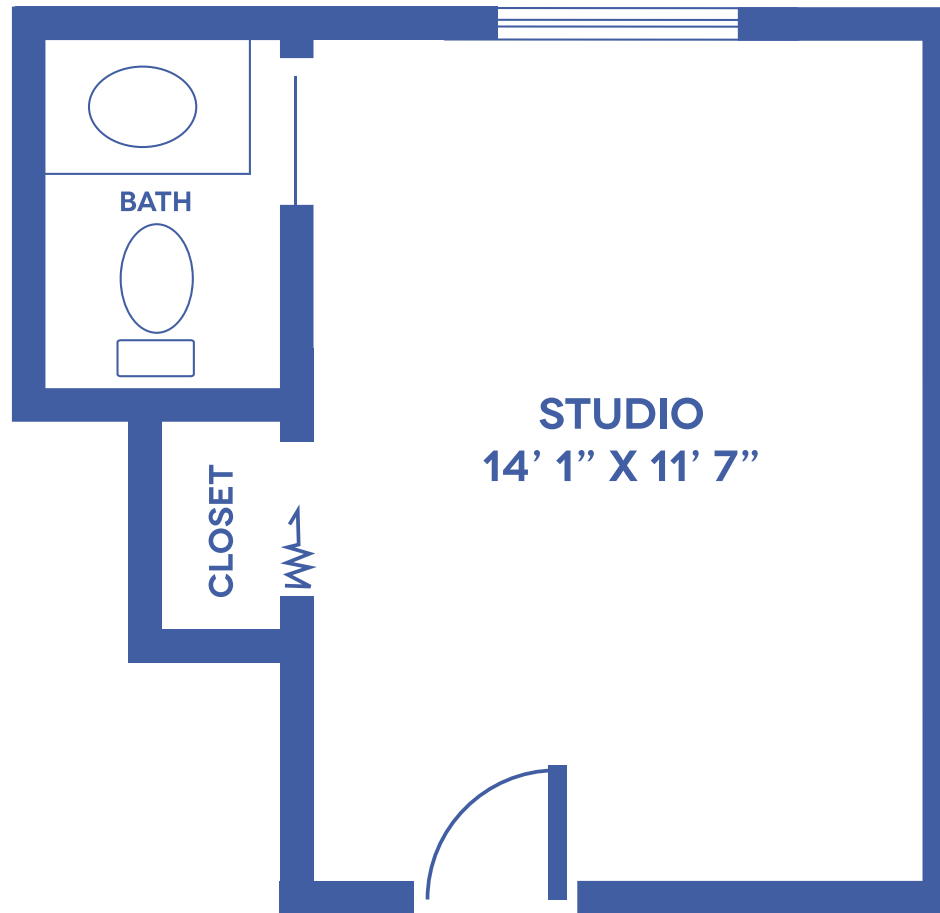

FLOOR

PLANS

CLAY CENTER

Presbyterian Manor

GARDEN VIEW STUDIO

200 SQUARE FEET

Floor plans may vary slightly and are not to scale.

GARDEN VIEW SUITE

395 SQUARE FEET

Floor plans may vary slightly and are not to scale.

KREECK ESTATES COTTAGE 1

TWO-BEDROOM / 987 SQUARE FEET

Floor plans may vary slightly and are not to scale.

KREECK ESTATES COTTAGE 2

TWO-BEDROOM / 987 SQUARE FEET

Floor plans may vary slightly and are not to scale.