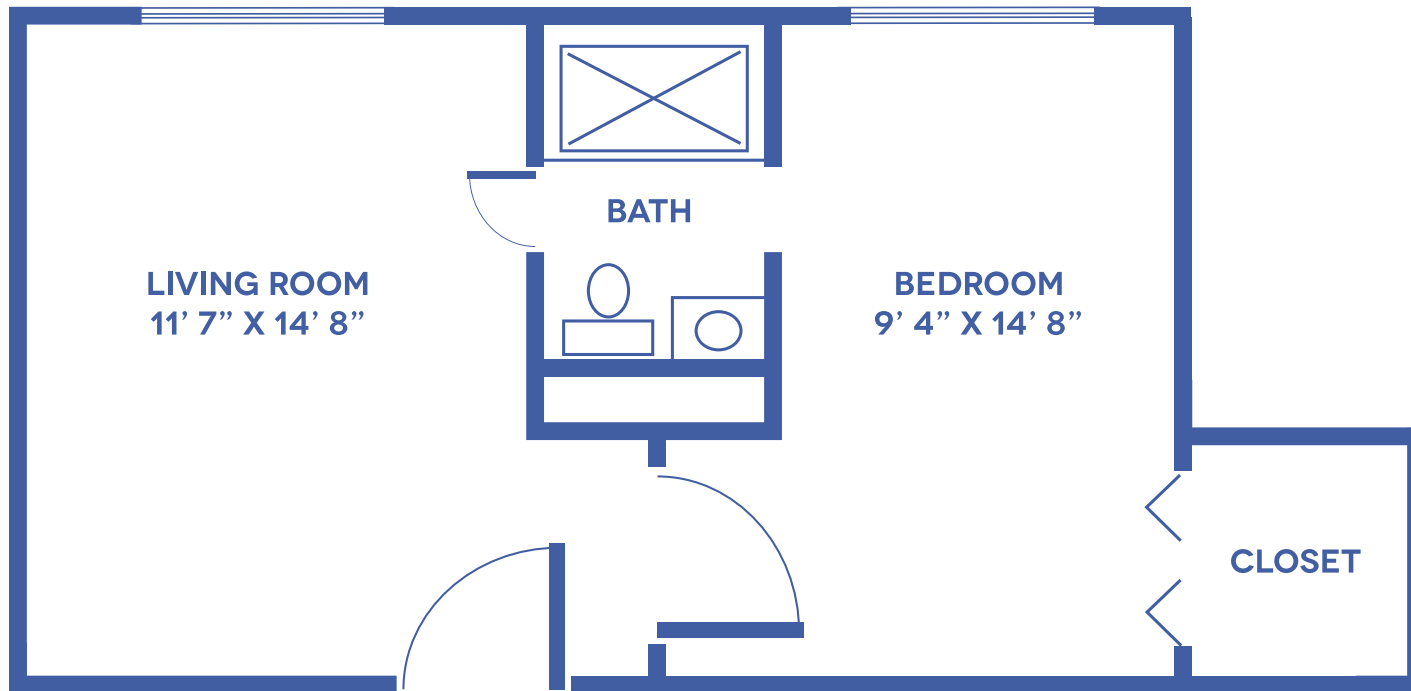

FLOOR

PLANS

CLAY CENTER

Presbyterian Manor

GARDEN VIEW STUDIO

200 SQUARE FEET

Floor plans may vary slightly and are not to scale.

GARDEN VIEW SUITE

395 SQUARE FEET

Floor plans may vary slightly and are not to scale.

KREECK ESTATES COTTAGE 1

TWO-BEDROOM / 987 SQUARE FEET

Floor plans may vary slightly and are not to scale.

KREECK ESTATES COTTAGE 2

TWO-BEDROOM / 987 SQUARE FEET

Floor plans may vary slightly and are not to scale.