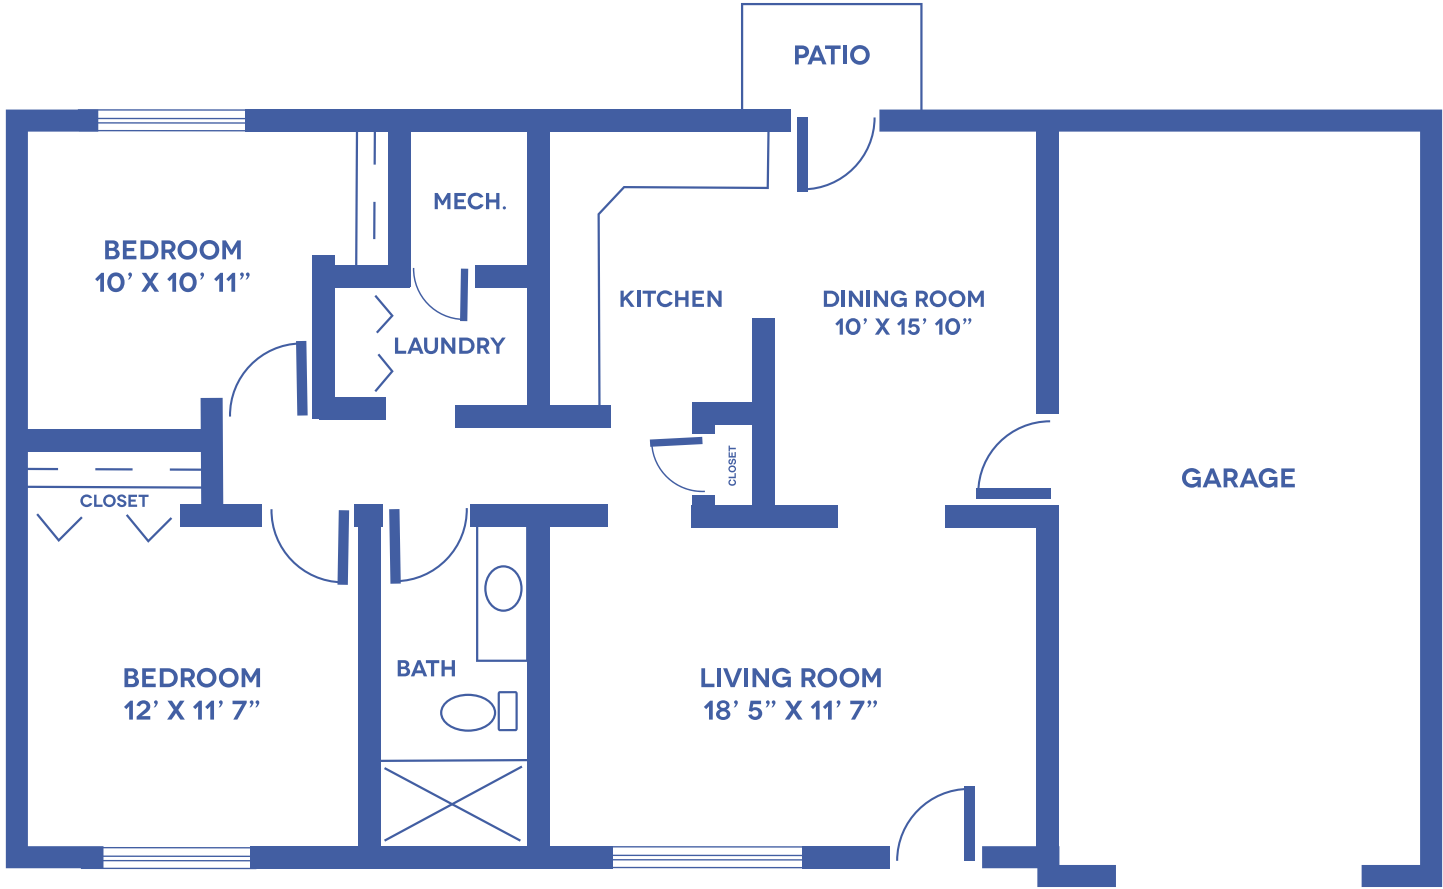

FLOOR

PLANS

CLAY CENTER

Presbyterian Manor

GARDEN VIEW STUDIO

200 SQUARE FEET

Floor plans may vary slightly and are not to scale.

GARDEN VIEW SUITE

395 SQUARE FEET

Floor plans may vary slightly and are not to scale.

KREECK ESTATES COTTAGE 1

TWO-BEDROOM / 987 SQUARE FEET

Floor plans may vary slightly and are not to scale.

KREECK ESTATES COTTAGE 2

TWO-BEDROOM / 987 SQUARE FEET

Floor plans may vary slightly and are not to scale.