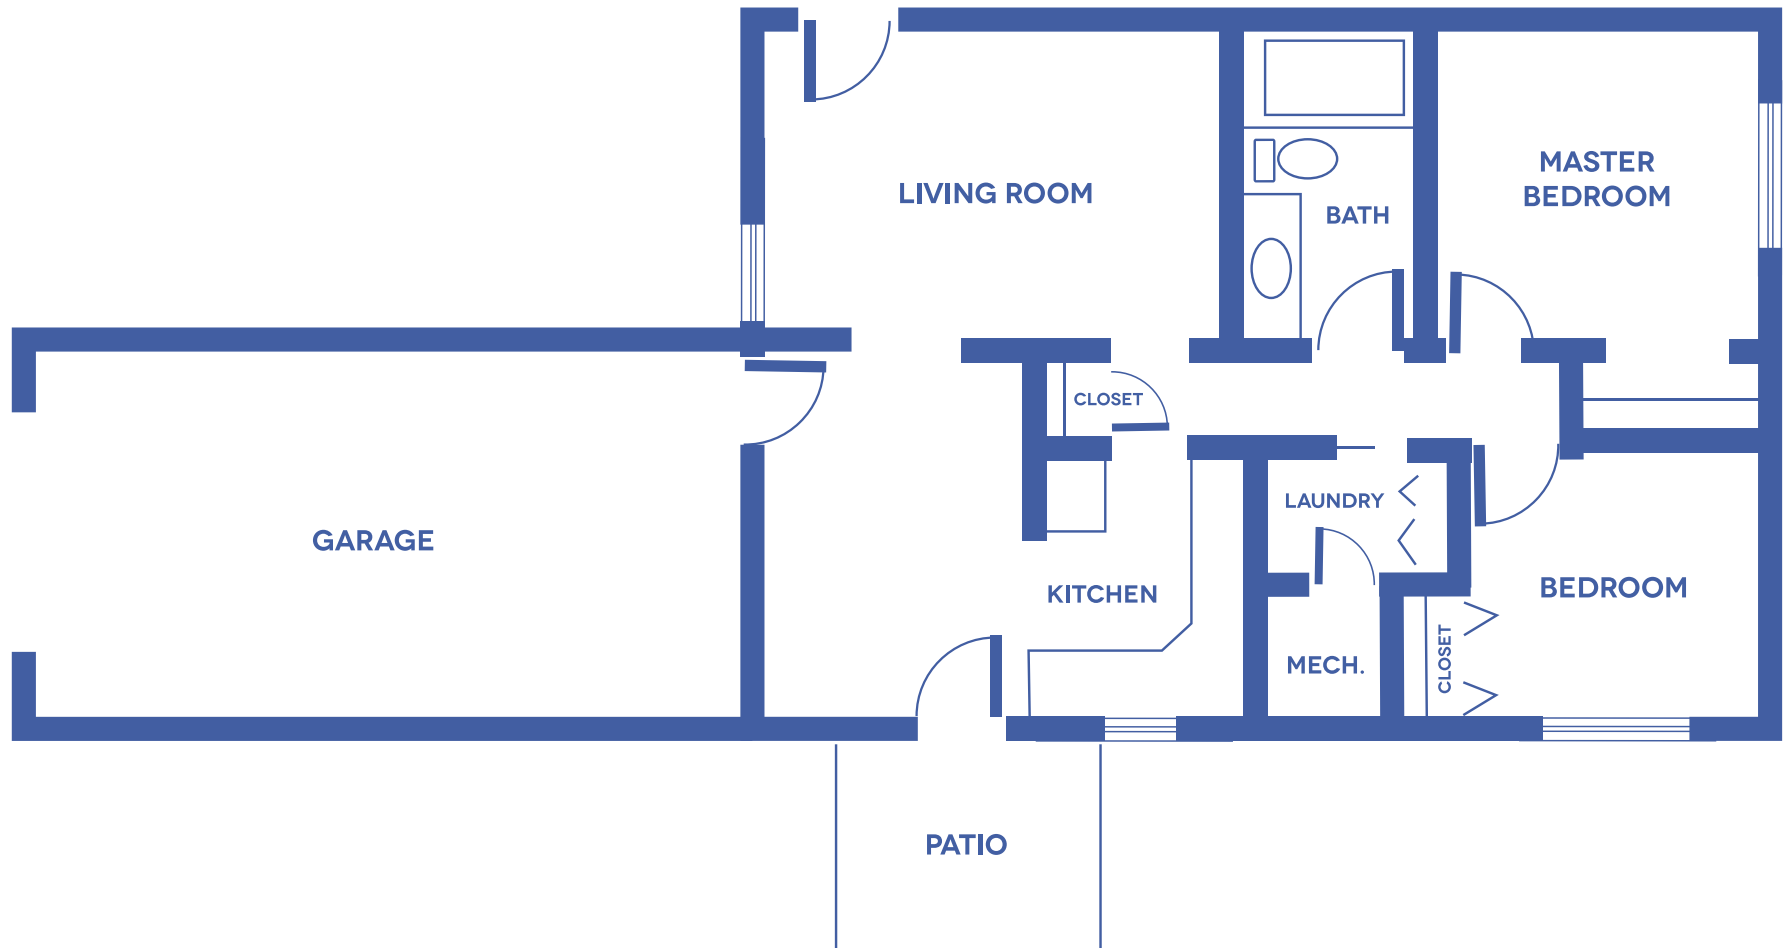

FLOOR

PLANS

CLAY CENTER

Presbyterian Manor

GARDEN VIEW STUDIO

200 SQUARE FEET

Floor plans may vary slightly and are not to scale.

GARDEN VIEW SUITE

395 SQUARE FEET

Floor plans may vary slightly and are not to scale.

KREECK ESTATES COTTAGE 1

TWO-BEDROOM / 987 SQUARE FEET

Floor plans may vary slightly and are not to scale.

KREECK ESTATES COTTAGE 2

TWO-BEDROOM / 987 SQUARE FEET

Floor plans may vary slightly and are not to scale.