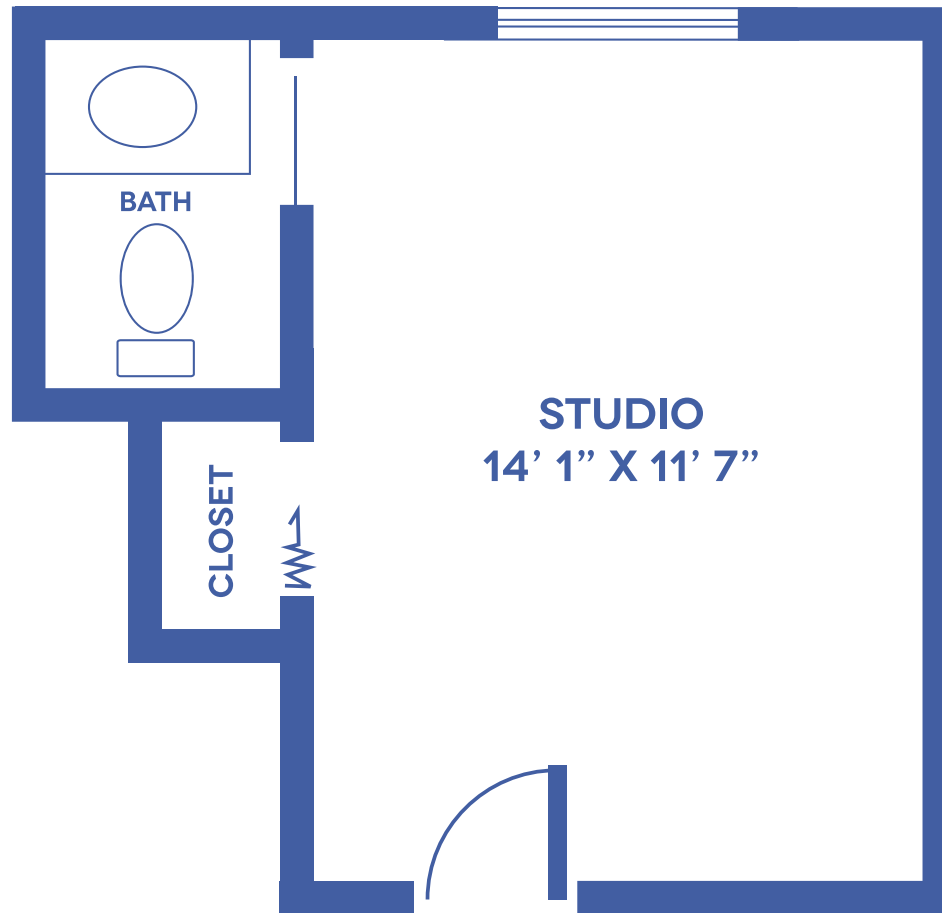

GARDEN VIEW STUDIO

200 SQUARE FEET

Floor plans may vary slightly and are not to scale.