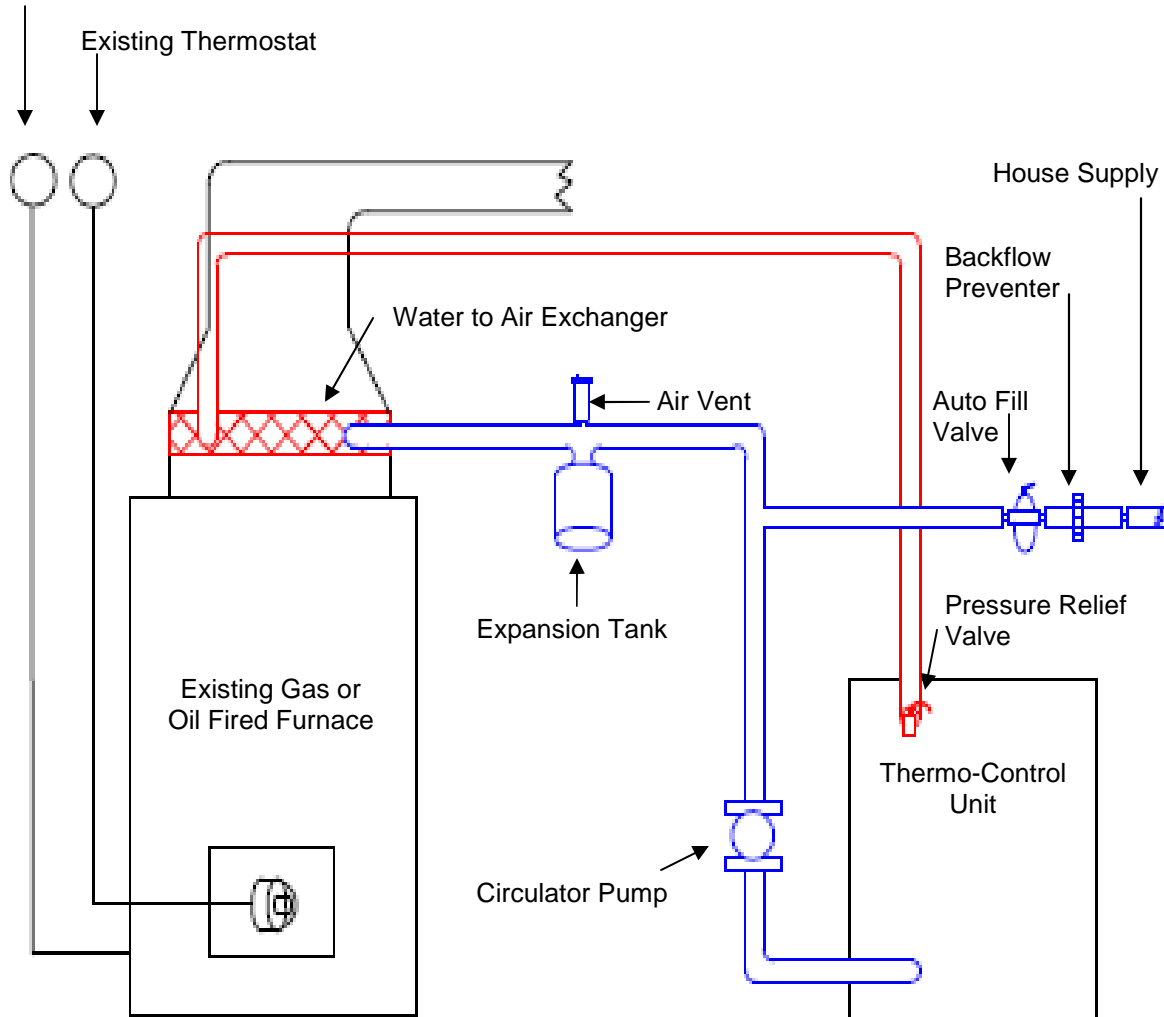

Thermo-Control[®]

The ultimate wood burning system.

Wood Boiler Water to Air Exchanger

New Thermostat, wired to start furnace blower

Items Not Pictured:

- 1) Fan Control Switch wired to furnace blower and new thermostat.
- 2) Ball valves on house supply as well as supply and return lines to exchanger, as desired.