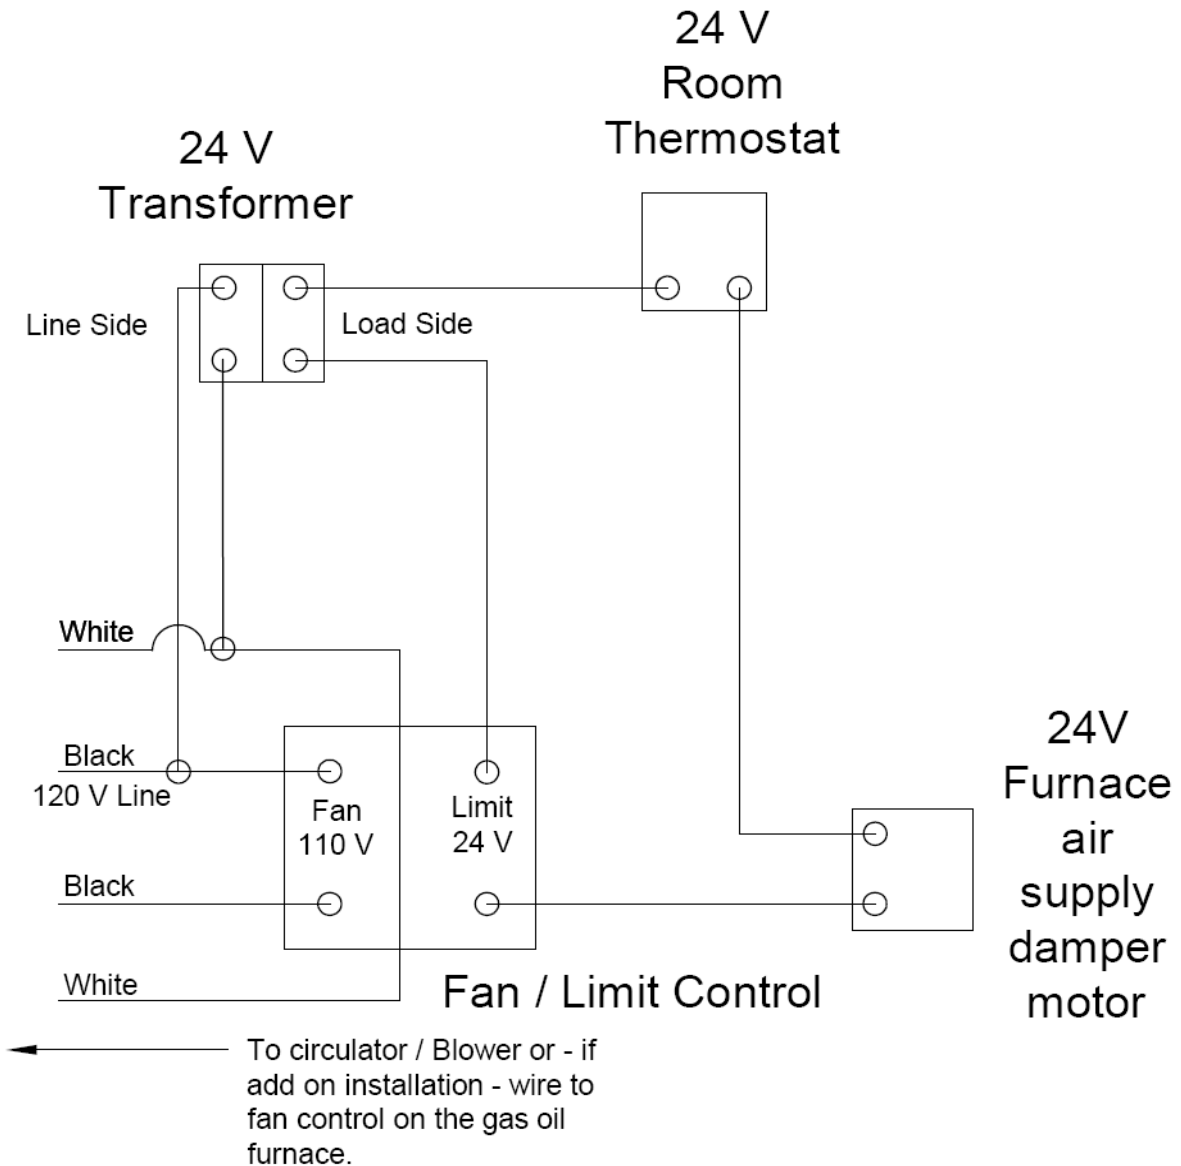

Thermo-Control®

The ultimate wood burning system.

Note: If using above wiring diagram, any jumper that is factory installed between fan and limit sides of control must be removed to prevent equipment damage.