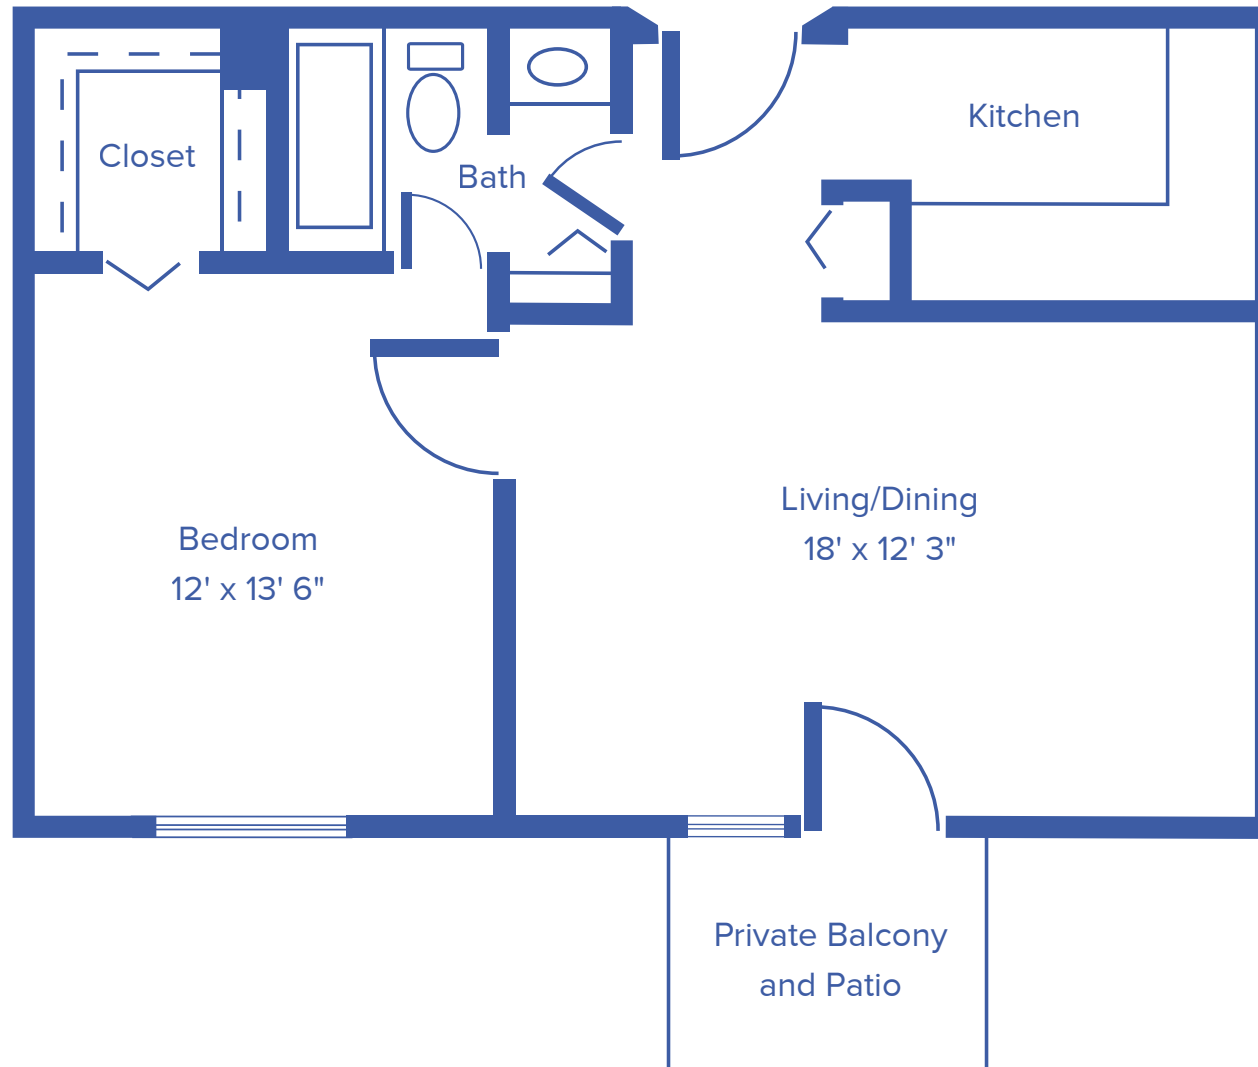

FLOOR

PLANS

EMPORIA

Presbyterian Manor

STUDIO

379 SQUARE FEET

Floor plans may vary slightly and are not to scale.

ONE-BEDROOM APARTMENT

574 SQUARE FEET

Floor plans may vary slightly and are not to scale.

TWO-BEDROOM APARTMENT

779 SQUARE FEET

Floor plans may vary slightly and are not to scale.

TWO-BEDROOM LARGE APARTMENT

902 SQUARE FEET

Floor plans may vary slightly and are not to scale.