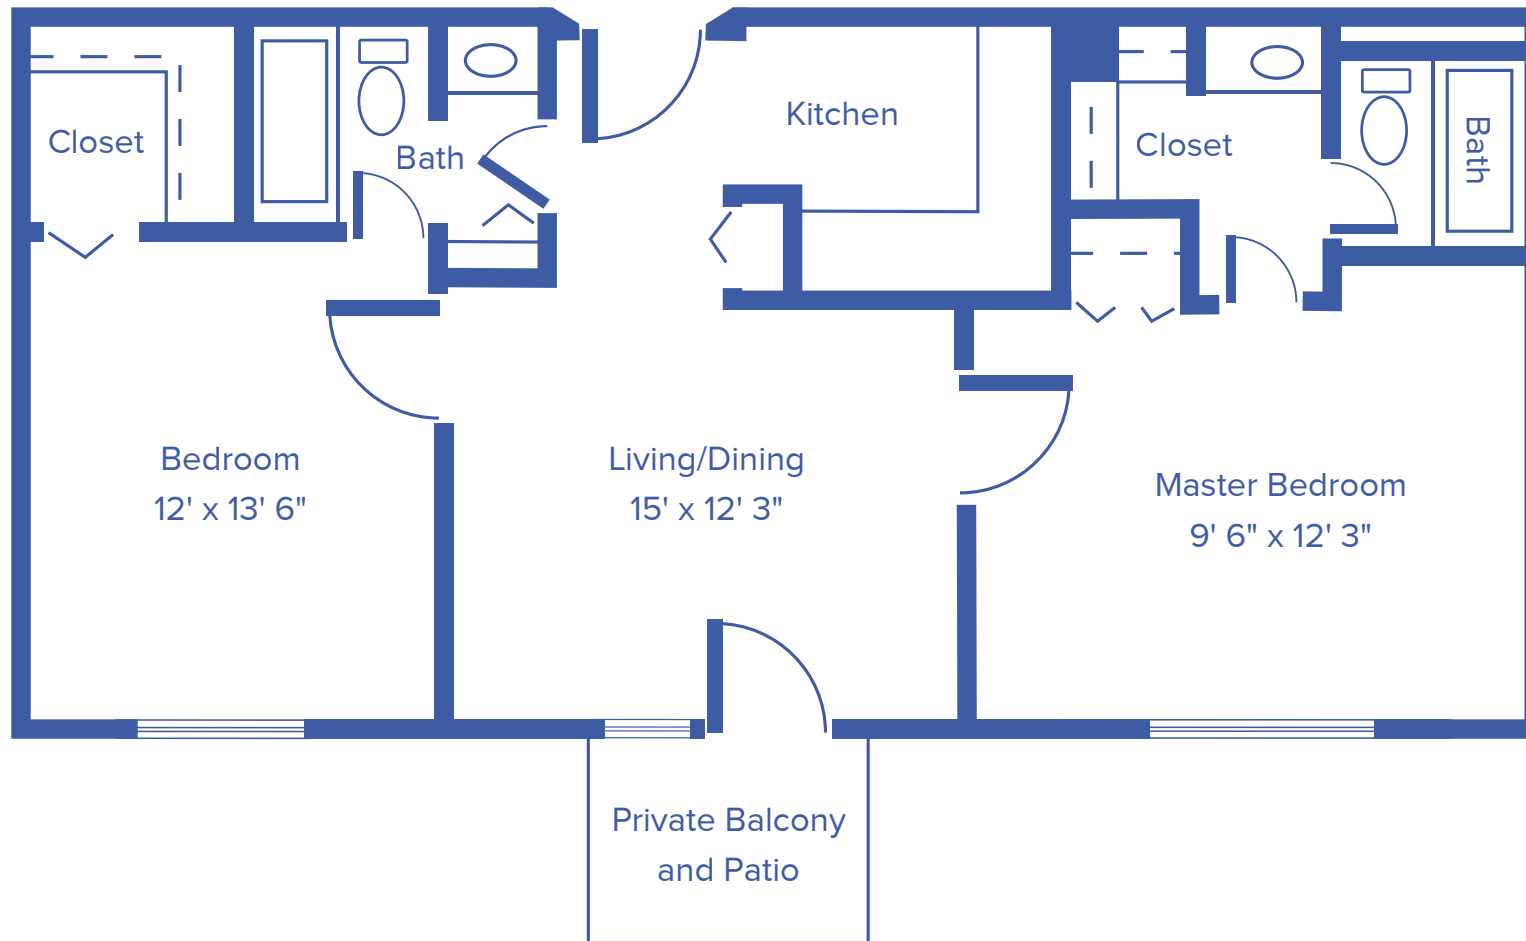

FLOOR

PLANS

EMPORIA

Presbyterian Manor

STUDIO

379 SQUARE FEET

Floor plans may vary slightly and are not to scale.

ONE-BEDROOM APARTMENT

574 SQUARE FEET

Floor plans may vary slightly and are not to scale.

TWO-BEDROOM APARTMENT

779 SQUARE FEET

Floor plans may vary slightly and are not to scale.

TWO-BEDROOM LARGE APARTMENT

902 SQUARE FEET

Floor plans may vary slightly and are not to scale.