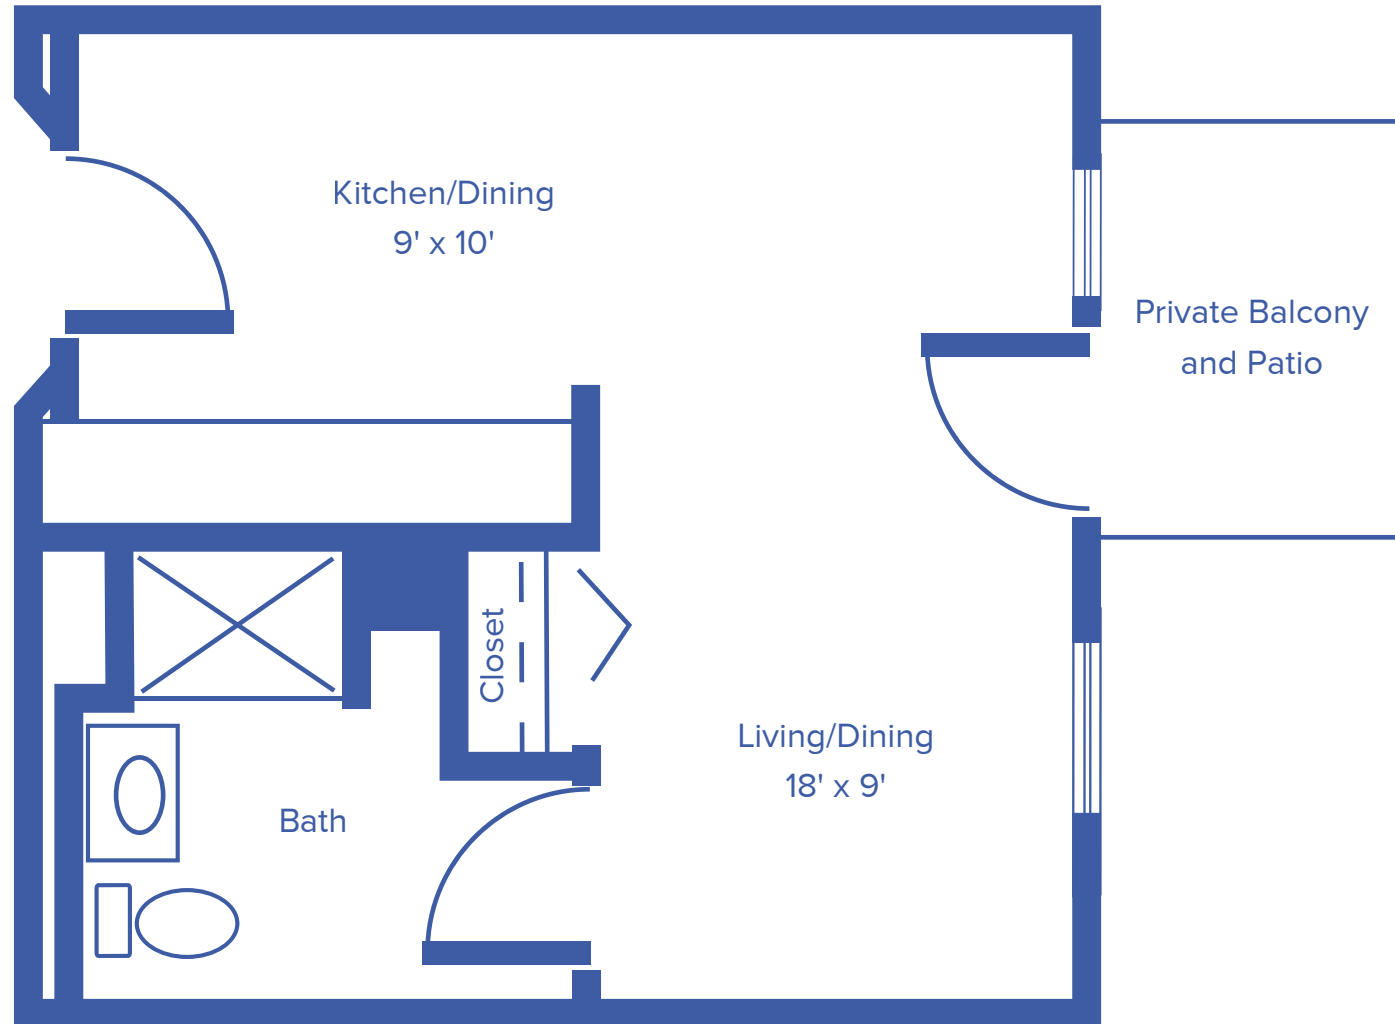

FLOOR

PLANS

EMPORIA

Presbyterian Manor

STUDIO

379 SQUARE FEET

Floor plans may vary slightly and are not to scale.

ONE-BEDROOM APARTMENT

574 SQUARE FEET

Floor plans may vary slightly and are not to scale.

TWO-BEDROOM APARTMENT

779 SQUARE FEET

Floor plans may vary slightly and are not to scale.

TWO-BEDROOM LARGE APARTMENT

902 SQUARE FEET

Floor plans may vary slightly and are not to scale.