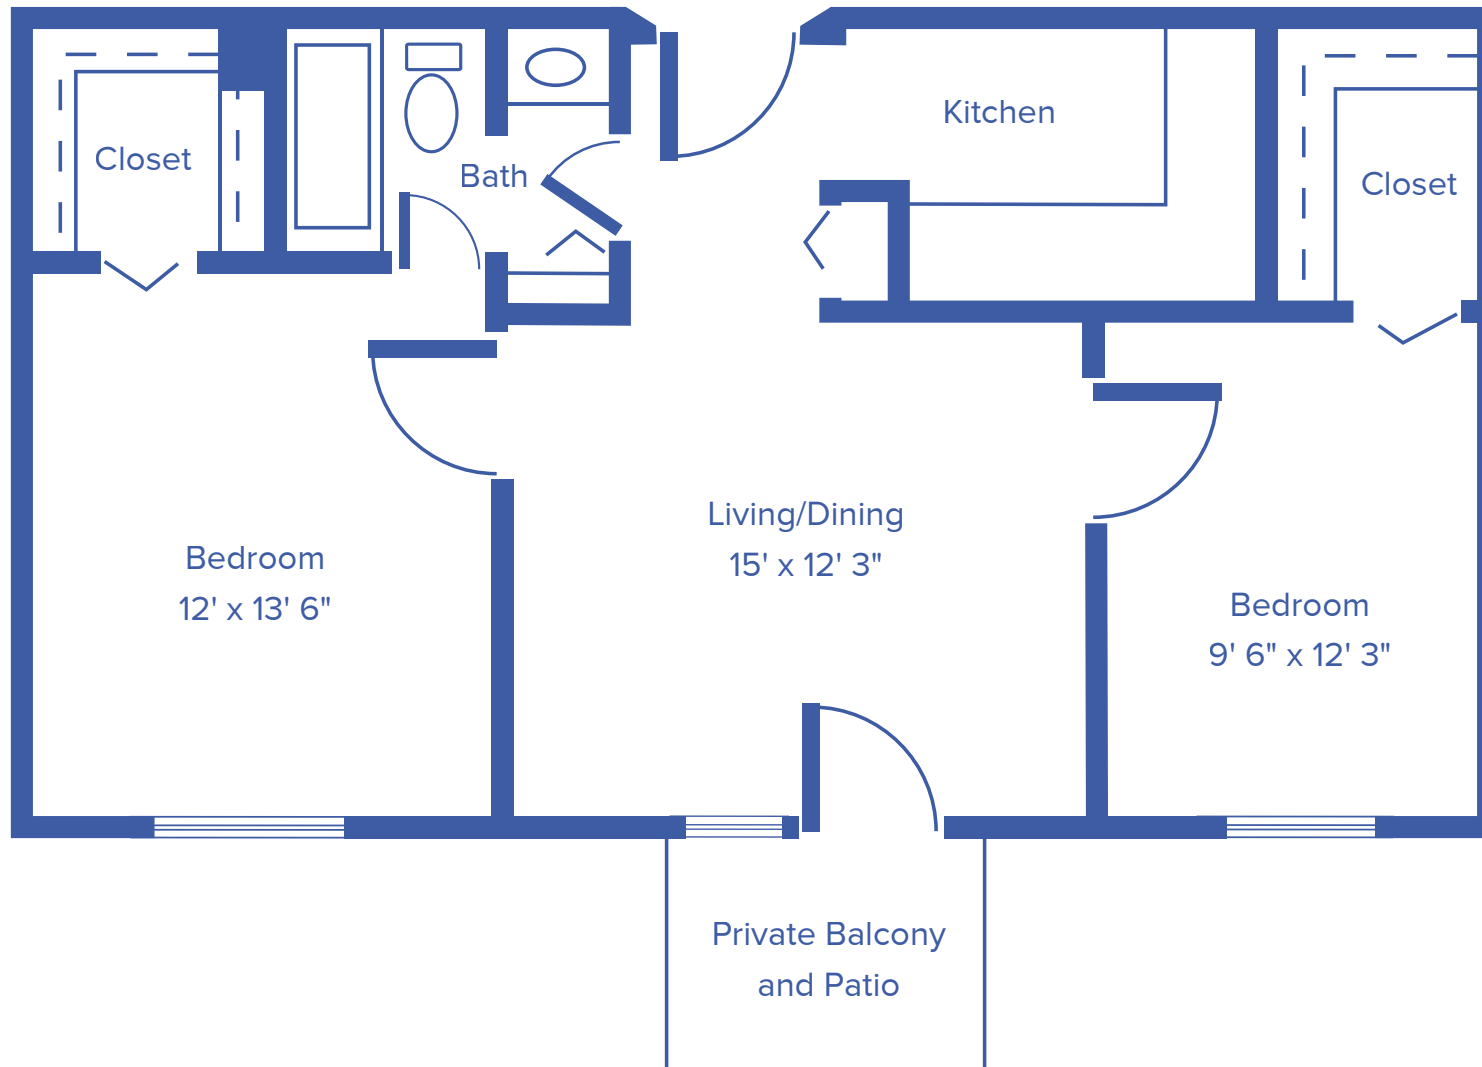

FLOOR

PLANS

EMPORIA

Presbyterian Manor

STUDIO

379 SQUARE FEET

Floor plans may vary slightly and are not to scale.

ONE-BEDROOM APARTMENT

574 SQUARE FEET

Floor plans may vary slightly and are not to scale.

TWO-BEDROOM APARTMENT

779 SQUARE FEET

Floor plans may vary slightly and are not to scale.

TWO-BEDROOM LARGE APARTMENT

902 SQUARE FEET

Floor plans may vary slightly and are not to scale.