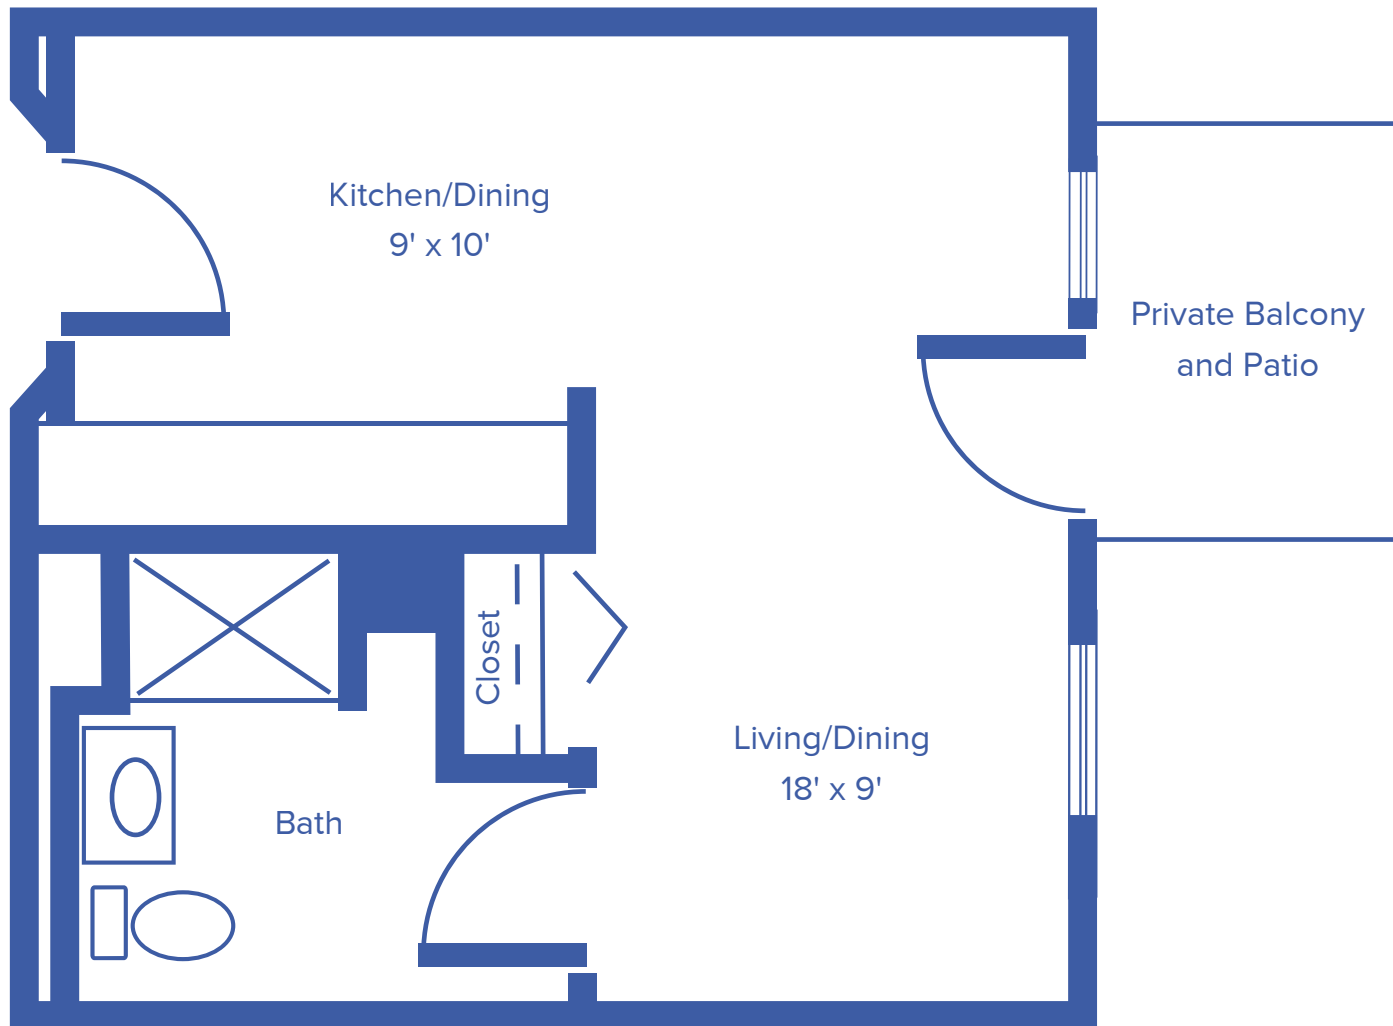

**FLOOR**

**PLANS**

**EMPORIA**

Presbyterian Manor

# TRUSLER PLAZA STUDIO

APARTMENT / 379 SQUARE FEET

Floor plans may vary slightly and are not to scale.

# TRUSLER PLAZA TWO-BEDROOM LARGE

APARTMENT / 902 SQUARE FEET

Floor plans may vary slightly and are not to scale.

# FOX RIDGE VILLA TWO-BEDROOM

TOWNHOME / 1,300 SQUARE FEET

Floor plans may vary slightly and are not to scale.