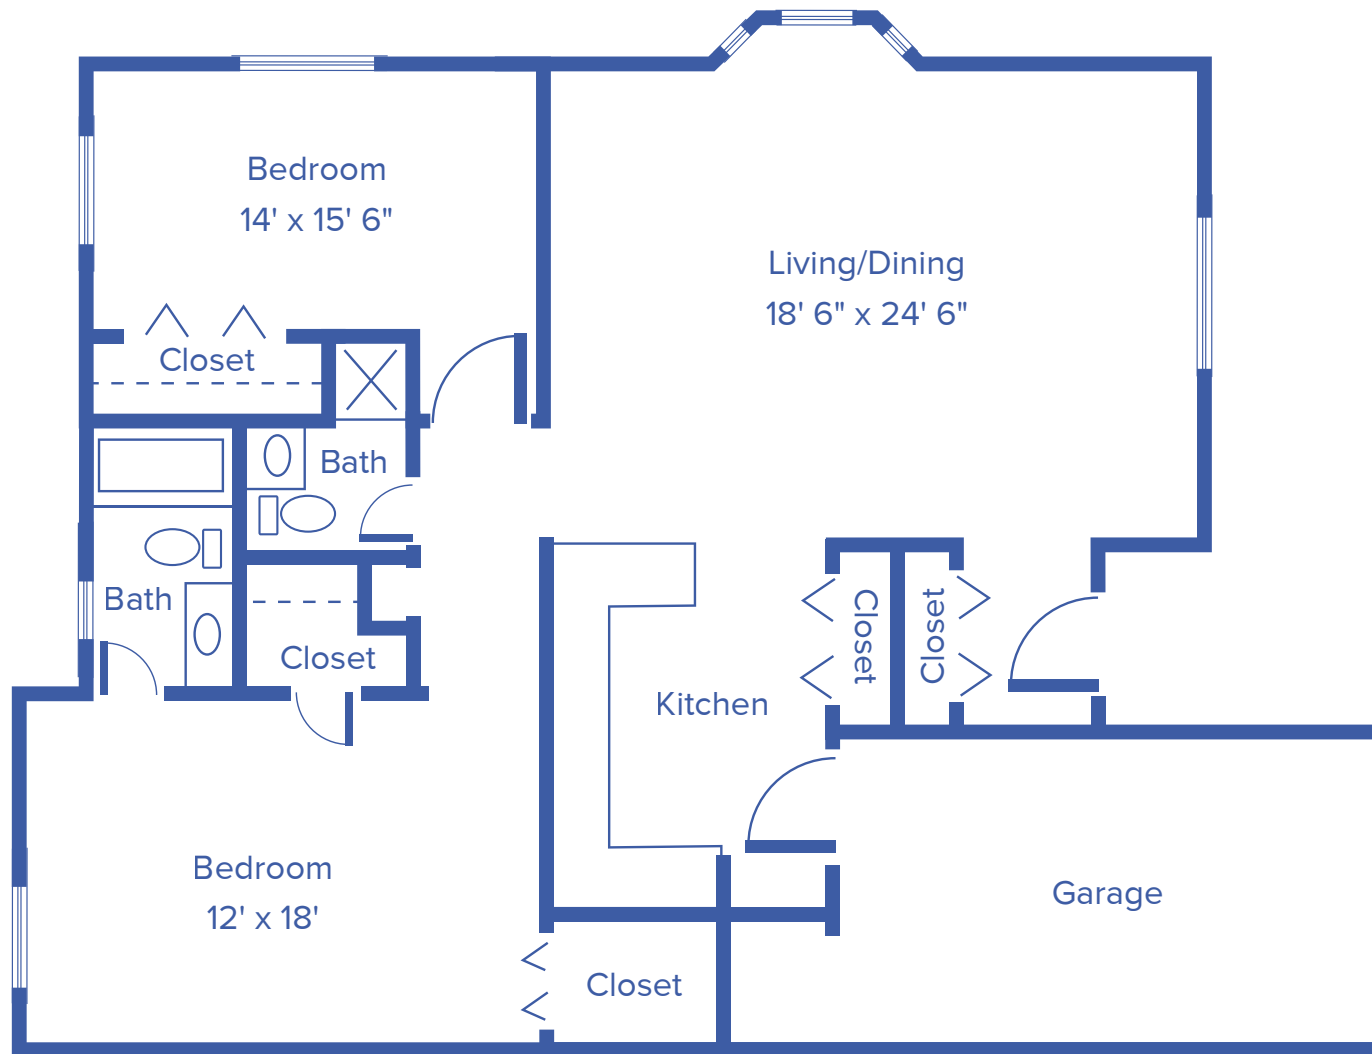

**FLOOR**

**PLANS**

**EMPORIA**

Presbyterian Manor

# TRUSLER PLAZA TWO-BEDROOM

APARTMENT / 779 SQUARE FEET

Floor plans may vary slightly and are not to scale.

# TRUSLER PLAZA TWO-BEDROOM LARGE

APARTMENT / 902 SQUARE FEET

Floor plans may vary slightly and are not to scale.

# FOX RIDGE VILLA TWO-BEDROOM

TOWNHOME / 1,300 SQUARE FEET

Floor plans may vary slightly and are not to scale.