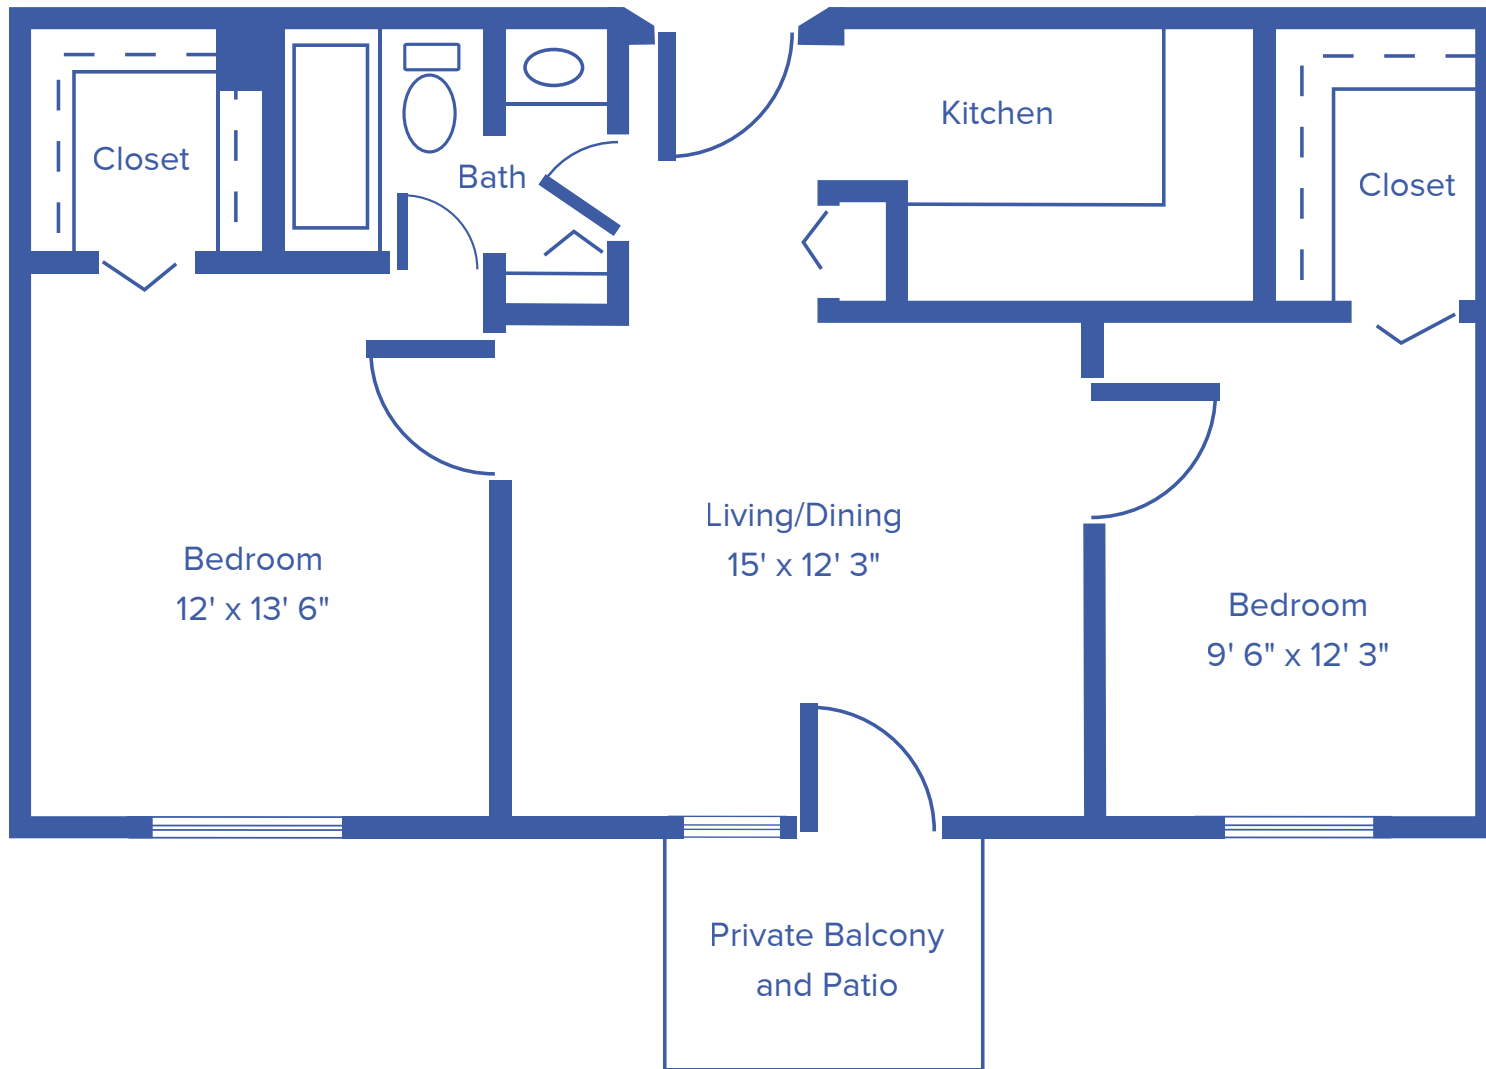

# TRUSLER PLAZA ONE-BEDROOM

APARTMENT / 574 SQUARE FEET

Floor plans may vary slightly and are not to scale.

# TRUSLER PLAZA TWO-BEDROOM

APARTMENT / 779 SQUARE FEET

Floor plans may vary slightly and are not to scale.

# TRUSLER PLAZA TWO-BEDROOM LARGE

APARTMENT / 902 SQUARE FEET

Floor plans may vary slightly and are not to scale.

# FOX RIDGE VILLA TWO-BEDROOM

TOWNHOME / 1,300 SQUARE FEET

Floor plans may vary slightly and are not to scale.