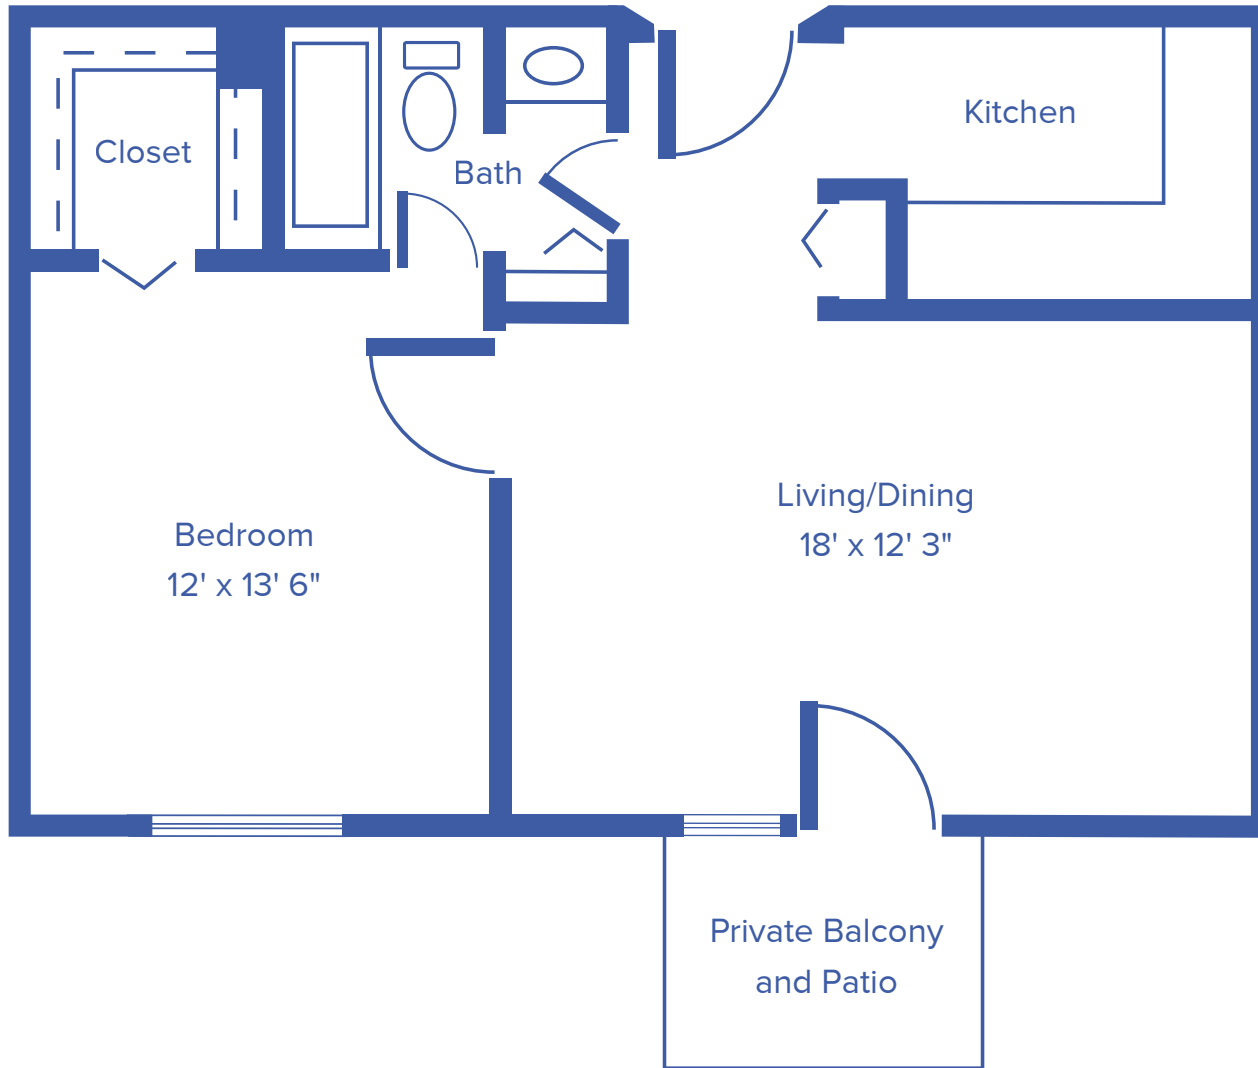

**FLOOR**

**PLANS**

**EMPORIA**

Presbyterian Manor

# TRUSLER PLAZA STUDIO

APARTMENT / 379 SQUARE FEET

Floor plans may vary slightly and are not to scale.

# TRUSLER PLAZA ONE-BEDROOM

APARTMENT / 574 SQUARE FEET

Floor plans may vary slightly and are not to scale.

# FOX RIDGE VILLA TWO-BEDROOM

TOWNHOME / 1,300 SQUARE FEET

Floor plans may vary slightly and are not to scale.