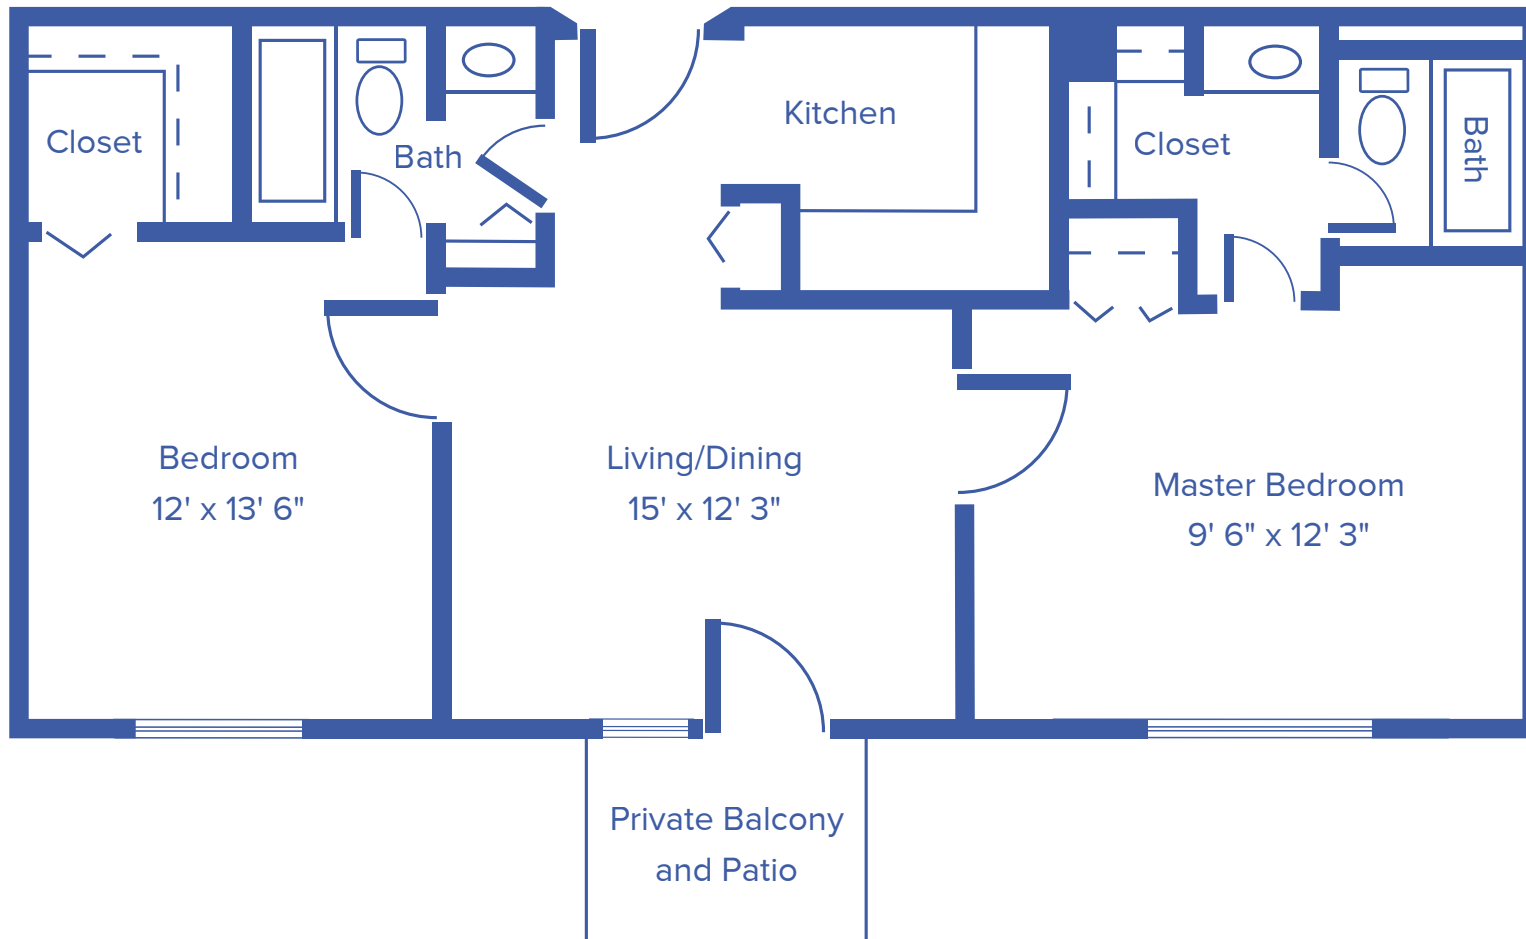

**FLOOR**

**PLANS**

**EMPORIA**

Presbyterian Manor

# TRUSLER PLAZA TWO-BEDROOM

APARTMENT / 779 SQUARE FEET

Floor plans may vary slightly and are not to scale.

# TRUSLER PLAZA TWO-BEDROOM LARGE

APARTMENT / 902 SQUARE FEET

Floor plans may vary slightly and are not to scale.

# FOX RIDGE VILLA TWO-BEDROOM

TOWNHOME / 1,300 SQUARE FEET

Floor plans may vary slightly and are not to scale.