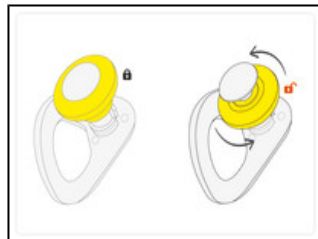

Universe	Professional
Type	Verticality
Category	Anchors
Subcategory	Rock and concrete anchors

COEUR PULSE

The COEUR PULSE is a removable high-quality stainless steel anchor that can be installed and removed for reuse very simply and rapidly, without tools. The locking function limits the risk of involuntary removal.

The anchor can be installed and removed for reuse very simply and rapidly, without tools.

Manual screw-lock function limits the risk of involuntary removal.

Featuring a large attachment hole, the hanger facilitates clipping a carabiner and allows two carabiners to be installed simultaneously.

The hanger is characterized by its thickness, and the rounded edges of the attachment holes. This construction minimizes wear on connectors, regardless of their material composition.

Short Description Removable anchor with locking function

Selling Points

- Easy to use:
 - simple, rapid installation and removal, without tools, allowing it to be reused (1)
 - locking function limits the risk of involuntary removal
 - Easy clipping:
 - the wide, ergonomic connection hole facilitates carabiner clipping
 - the width of the hole allows installation of two carabiners at the same time
 - Prevents wear of carabiners thanks to the thickness of the hanger and the rounded edges of the connection hole
 - Hanger anti-rotation system: textured back keeps the hanger from turning when the anchor is being installed or when it is heavily laterally loaded during use
- (1) For optimal use of the anchor, the hole must be perfectly cylindrical. To this end, opt for a drill bit with three or four cutting edges.