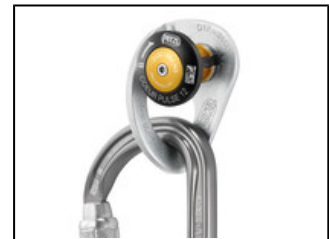

Universe	Professional
Type	Verticality
Category	Anchors
Subcategory	Rock and concrete anchors

COEUR PULSE

The COEUR PULSE is a removable high-quality stainless steel anchor that can be installed and removed for reuse very simply and rapidly, without tools. The locking function limits the risk of involuntary removal.

The anchor can be installed and removed for reuse very simply and rapidly, without tools.

Manual screw-lock function limits the risk of involuntary removal.

Featuring a large attachment hole, the hanger facilitates clipping a carabiner and allows two carabiners to be installed simultaneously.

The hanger is characterized by its thickness, and the rounded edges of the attachment holes. This construction minimizes wear on connectors, regardless of their material composition.

Short Description Removable anchor with locking function

Selling Points

- Easy to use:
 - simple, rapid installation and removal, without tools, allowing it to be reused (1)
 - locking function limits the risk of involuntary removal
 - Easy clipping:
 - the wide, ergonomic connection hole facilitates carabiner clipping
 - the width of the hole allows installation of two carabiners at the same time
 - Prevents wear of carabiners thanks to the thickness of the hanger and the rounded edges of the connection hole
 - Hanger anti-rotation system: textured back keeps the hanger from turning when the anchor is being installed or when it is heavily laterally loaded during use
- (1) For optimal use of the anchor, the hole must be perfectly cylindrical. To this end, opt for a drill bit with three or four cutting edges.