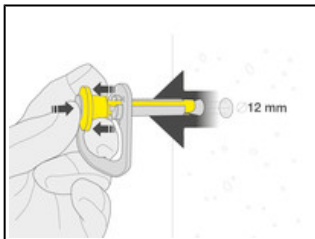

Universe	Professional
Type	Verticality
Category	Anchors
Subcategory	Rock and concrete anchors

COEUR PULSE

The COEUR PULSE is a removable high-quality stainless steel anchor that can be installed and removed for reuse very simply and rapidly, without tools. The locking function limits the risk of involuntary removal.

The anchor can be installed and removed for reuse very simply and rapidly, without tools.

Manual screw-lock function limits the risk of involuntary removal.

Featuring a large attachment hole, the hanger facilitates clipping a carabiner and allows two carabiners to be installed simultaneously.

The hanger is characterized by its thickness, and the rounded edges of the attachment holes. This construction minimizes wear on connectors, regardless of their material composition.

Short Description Removable anchor with locking function

Selling Points

- Easy to use:
 - simple, rapid installation and removal, without tools, allowing it to be reused (1)
 - locking function limits the risk of involuntary removal
 - Easy clipping:
 - the wide, ergonomic connection hole facilitates carabiner clipping
 - the width of the hole allows installation of two carabiners at the same time
 - Prevents wear of carabiners thanks to the thickness of the hanger and the rounded edges of the connection hole
 - Hanger anti-rotation system: textured back keeps the hanger from turning when the anchor is being installed or when it is heavily laterally loaded during use
- (1) For optimal use of the anchor, the hole must be perfectly cylindrical. To this end, opt for a drill bit with three or four cutting edges.