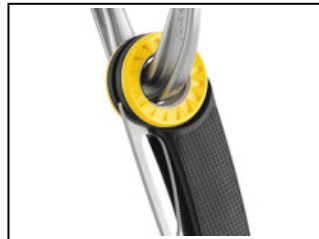

## SPATHA

The SPATHA knife is designed to accompany the worker at height during all daily tasks. The blade design allows easy cutting of ropes and cordage. It has a carabiner hole for easily attaching the knife to the harness. It is easy to manipulate with its textured wheel, even when wearing gloves, and can be locked in the open position.

- Smooth/serrated combo blade easily cuts ropes and cordage

Carabiner hole allows the knife to be easily attached to the harness.

---

**Short Description** Knife with carabiner hole

---

**Selling Points**

- Smooth/serrated combo blade easily cuts ropes and cordage
- Hole for attaching the knife to the harness with a CARITOOL tool holder or a carabiner
- Two ways to open the blade: with the notch in the blade if bare handed, or with the textured wheel when wearing gloves
- Mechanism for locking the blade in the open position
- Stainless steel blade for improved durability

---

**Specification**

- Material(s): stainless steel, nylon

---

**Specifications by reference**

<b>Reference(s)</b>	<b>S92AN</b>
Color(s)	black
Weight	43 g
Made in	FR
Guarantee	3 years
Packing	FR
Case quantity	20
EAN	3342540097391