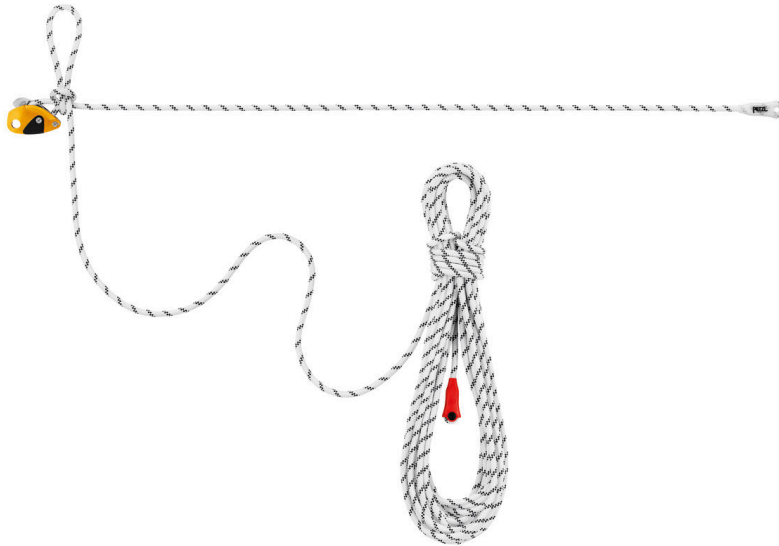

Universe	Professional
Type	Verticality
Category	Anchors
Subcategory	Temporary horizontal lifeline

GRILLON lifeline

GRILLON allows a horizontal lifeline to be installed quickly when there is a large work surface to cover. The integrated self-locking device allows easy adjustment of length, depending on the distance between two anchor points. It is available in four lengths to adapt to any situation.

The sewn terminations on both ends have a plastic sheath to keep the connector in position and protect the rope from abrasion.

Short Description Temporary horizontal lifeline

Selling Points

- Easy to use:
 - allows a horizontal lifeline to be installed quickly when there is a large work surface
 - fine adjustment system allows easy adjustment of length and tension between two anchor points (1)
- Sewn terminations on both ends with plastic sheath to keep the connector in position and protect the rope from abrasion
- Available in four lengths: 5, 10, 15 and 20 cm
- Replacement ropes available

(1) Tie a mule knot behind the GRILLON to lock the anchor.

Specification

- Material(s): nylon, polyester, aluminum
 - Certification(s): CE EN 795 C, EAC
-

Specifications by reference

Reference(s)	L052AA03	L052AA04	L052AA05	L052AA06
Length	5 m	10 m	15 m	20 m
Weight	720 g	1075 g	1475 g	1875 g
Made in	FR	FR	FR	FR
Guarantee	3 years	3 years	3 years	3 years
Packing	1	1	1	1
Case quantity	6	5	4	3
EAN	3342540821521	3342540821538	3342540821545	3342540821552

Spare part(s) Replacement rope for GRILLON
Tubulaire de protection pour GRILLON

Related product(s) Am'D
CAPTIV