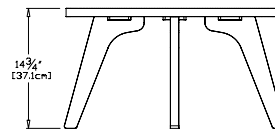

### round 18 inch

**SKU:** SA-ER18-(color code)

**dimensions:**  
width: 18" (45.7cm)  
depth: 18" (45.7cm)  
height: 16" (40.6cm)

**weight:**  
11 lbs (5.0kg)

**88**  
reclaimed  
milk jugs

**shipping dimensions:** 18" x 18" x 4"  
**shipping weight:** 14 lbs (6.4kg)

### square 18 inch

**SKU:** SA-ES18-(color code)

**dimensions:**  
width: 18" (45.7cm)  
depth: 18" (45.7cm)  
height: 16" (40.6cm)

**weight:**  
11 lbs (5.0kg)

**88**  
reclaimed  
milk jugs

**shipping dimensions:** 18" x 18" x 4"  
**shipping weight:** 14 lbs (6.4kg)

### round 26 inch

**SKU:** SA-ER26-(color code)

**dimensions:**  
width: 26" (66.0cm)  
depth: 26" (66.0cm)  
height: 14.75" (37.1cm)

**weight:**  
23 lbs (10.4kg)

**184**  
reclaimed  
milk jugs

**shipping dimensions:** 26" x 6" x 6"  
**shipping weight:** 28 lbs (12.7kg)

### square 26 inch

**SKU:** SA-ES28-(color code)

**dimensions:**  
width: 26" (66.0cm)  
depth: 26" (66.0cm)  
height: 14.75" (37.1cm)

**weight:**  
28 lbs (12.7kg)

**224**  
reclaimed  
milk jugs

**shipping dimensions:** 26" x 6" x 6"  
**shipping weight:** 32 lbs (14.5kg)