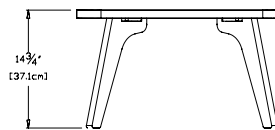

### round 18 inch

**SKU:** SA-ER18-(color code)

**dimensions:**  
width: 18" (45.7cm)  
depth: 18" (45.7cm)  
height: 16" (40.6cm)

**weight:**  
11 lbs (5.0kg)

**88**  
reclaimed  
milk jugs

**shipping dimensions:** 18" x 18" x 4"  
**shipping weight:** 14 lbs (6.4kg)

### square 18 inch

**SKU:** SA-ES18-(color code)

**dimensions:**  
width: 18" (45.7cm)  
depth: 18" (45.7cm)  
height: 16" (40.6cm)

**weight:**  
11 lbs (5.0kg)

**88**  
reclaimed  
milk jugs

**shipping dimensions:** 18" x 18" x 4"  
**shipping weight:** 14 lbs (6.4kg)

### round 26 inch

**SKU:** SA-ER26-(color code)

**dimensions:**  
width: 26" (66.0cm)  
depth: 26" (66.0cm)  
height: 14.75" (37.1cm)

**weight:**  
23 lbs (10.4kg)

**184**  
reclaimed  
milk jugs

**shipping dimensions:** 26" x 6" x 6"  
**shipping weight:** 28 lbs (12.7kg)

### square 26 inch

**SKU:** SA-ES28-(color code)

**dimensions:**  
width: 26" (66.0cm)  
depth: 26" (66.0cm)  
height: 14.75" (37.1cm)

**weight:**  
28 lbs (12.7kg)

**224**  
reclaimed  
milk jugs

**shipping dimensions:** 26" x 6" x 6"  
**shipping weight:** 32 lbs (14.5kg)