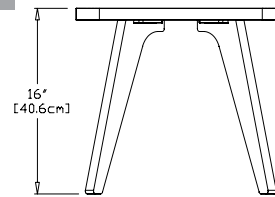

### round 18 inch

**SKU:** SA-ER18-(color code)

**dimensions:**  
width: 18" (45.7cm)  
depth: 18" (45.7cm)  
height: 16" (40.6cm)

**weight:**  
11 lbs (5.0kg)

**88**  
reclaimed  
milk jugs

**shipping dimensions:** 18" x 18" x 4"  
**shipping weight:** 14 lbs (6.4kg)

### square 18 inch

**SKU:** SA-ES18-(color code)

**dimensions:**  
width: 18" (45.7cm)  
depth: 18" (45.7cm)  
height: 16" (40.6cm)

**weight:**  
11 lbs (5.0kg)

**88**  
reclaimed  
milk jugs

**shipping dimensions:** 18" x 18" x 4"  
**shipping weight:** 14 lbs (6.4kg)

### round 26 inch

**SKU:** SA-ER26-(color code)

**dimensions:**  
width: 26" (66.0cm)  
depth: 26" (66.0cm)  
height: 14.75" (37.1cm)

**weight:**  
23 lbs (10.4kg)

**184**  
reclaimed  
milk jugs

**shipping dimensions:** 26" x 6" x 6"  
**shipping weight:** 28 lbs (12.7kg)

### square 26 inch

**SKU:** SA-ES28-(color code)

**dimensions:**  
width: 26" (66.0cm)  
depth: 26" (66.0cm)  
height: 14.75" (37.1cm)

**weight:**  
28 lbs (12.7kg)

**224**  
reclaimed  
milk jugs

**shipping dimensions:** 26" x 6" x 6"  
**shipping weight:** 32 lbs (14.5kg)