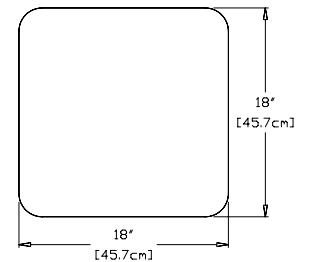

### round 18 inch

**SKU:** SA-ER18-(color code)

**dimensions:**  
width: 18" (45.7cm)  
depth: 18" (45.7cm)  
height: 16" (40.6cm)

**weight:**  
11 lbs (5.0kg)

**88**  
reclaimed  
milk jugs

**shipping dimensions:** 18" x 18" x 4"  
**shipping weight:** 14 lbs (6.4kg)

### square 18 inch

**SKU:** SA-ES18-(color code)

**dimensions:**  
width: 18" (45.7cm)  
depth: 18" (45.7cm)  
height: 16" (40.6cm)

**weight:**  
11 lbs (5.0kg)

**88**  
reclaimed  
milk jugs

**shipping dimensions:** 18" x 18" x 4"  
**shipping weight:** 14 lbs (6.4kg)

### round 26 inch

**SKU:** SA-ER26-(color code)

**dimensions:**  
width: 26" (66.0cm)  
depth: 26" (66.0cm)  
height: 14.75" (37.1cm)

**weight:**  
23 lbs (10.4kg)

**184**  
reclaimed  
milk jugs

**shipping dimensions:** 26" x 6" x 6"  
**shipping weight:** 28 lbs (12.7kg)

### square 26 inch

**SKU:** SA-ES28-(color code)

**dimensions:**  
width: 26" (66.0cm)  
depth: 26" (66.0cm)  
height: 14.75" (37.1cm)

**weight:**  
28 lbs (12.7kg)

**224**  
reclaimed  
milk jugs

**shipping dimensions:** 26" x 6" x 6"  
**shipping weight:** 32 lbs (14.5kg)