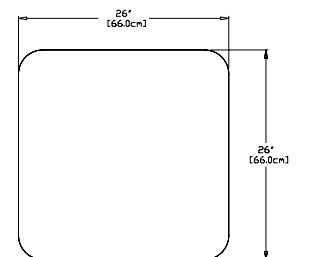

### round 18 inch

**SKU:** SA-ER18-(color code)

**dimensions:**  
width: 18" (45.7cm)  
depth: 18" (45.7cm)  
height: 16" (40.6cm)

**weight:**  
11 lbs (5.0kg)

**88**  
reclaimed  
milk jugs

**shipping dimensions:** 18" x 18" x 4"  
**shipping weight:** 14 lbs (6.4kg)

### square 18 inch

**SKU:** SA-ES18-(color code)

**dimensions:**  
width: 18" (45.7cm)  
depth: 18" (45.7cm)  
height: 16" (40.6cm)

**weight:**  
11 lbs (5.0kg)

**88**  
reclaimed  
milk jugs

**shipping dimensions:** 18" x 18" x 4"  
**shipping weight:** 14 lbs (6.4kg)

### round 26 inch

**SKU:** SA-ER26-(color code)

**dimensions:**  
width: 26" (66.0cm)  
depth: 26" (66.0cm)  
height: 14.75" (37.1cm)

**weight:**  
23 lbs (10.4kg)

**184**  
reclaimed  
milk jugs

**shipping dimensions:** 26" x 6" x 6"  
**shipping weight:** 28 lbs (12.7kg)

### square 26 inch

**SKU:** SA-ES28-(color code)

**dimensions:**  
width: 26" (66.0cm)  
depth: 26" (66.0cm)  
height: 14.75" (37.1cm)

**weight:**  
28 lbs (12.7kg)

**224**  
reclaimed  
milk jugs

**shipping dimensions:** 26" x 6" x 6"  
**shipping weight:** 32 lbs (14.5kg)