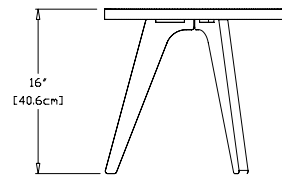

## satellite end tables

### round 18 inch

**SKU:** SA-ER18-(color code)

**dimensions:**  
width: 18" (45.7cm)  
depth: 18" (45.7cm)  
height: 16" (40.6cm)

**weight:**  
11 lbs (5.0kg)

**88**  
reclaimed  
milk jugs

**shipping dimensions:** 18" x 18" x 4"  
**shipping weight:** 14 lbs (6.4kg)

### square 18 inch

**SKU:** SA-ES18-(color code)

**dimensions:**  
width: 18" (45.7cm)  
depth: 18" (45.7cm)  
height: 16" (40.6cm)

**weight:**  
11 lbs (5.0kg)

**88**  
reclaimed  
milk jugs

**shipping dimensions:** 18" x 18" x 4"  
**shipping weight:** 14 lbs (6.4kg)

### round 26 inch

**SKU:** SA-ER26-(color code)

**dimensions:**  
width: 26" (66.0cm)  
depth: 26" (66.0cm)  
height: 14.75" (37.1cm)

**weight:**  
23 lbs (10.4kg)

**184**  
reclaimed  
milk jugs

**shipping dimensions:** 26" x 6" x 6"  
**shipping weight:** 28 lbs (12.7kg)