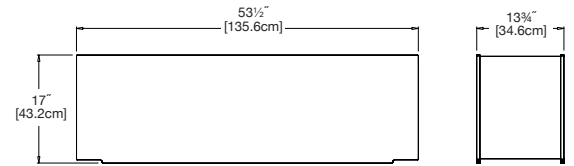

### mondo triple

**SKU:** FC-MT40G-(color code)

**dimensions:**  
width: 40.25" (102.2cm)  
depth: 13.75" (34.6cm)  
height: 17" (43.2cm)

**weight:**  
42 lbs (19.1kg)

**shipping dimensions:** 18" × 8" × 48"  
**shipping weight:** 46 lbs (20.9kg)

### mondo quad

**SKU:** FC-MQ50G-(color code)

**dimensions:**  
width: 53.5" (135.6cm)  
depth: 13.75" (34.6cm)  
height: 17" (43.2cm)

**weight:**  
54 lbs (24.5kg)

**shipping dimensions:** 18.5" × 4.5" × 54.5"  
**shipping weight:** 57 lbs (25.8kg)

### mondo quint

**SKU:** FC-MQ60G-(color code)

**dimensions:**  
width: 66.5" (168.9cm)  
depth: 13.75" (34.6cm)  
height: 17" (43.2cm)

**weight:**  
70 lbs (31.8kg)

**shipping dimensions:** 18" × 4" × 67"  
**shipping weight:** 73 lbs (33.1kg)

### mondo six

**SKU:** FC-MS70G-(color code)

**dimensions:**  
width: 79.75" (202.2cm)  
depth: 13.75" (34.6cm)  
height: 17" (43.2cm)

**weight:**  
77 lbs. (34.9kg)

**shipping dimensions:** 18.5" × 4.5" × 81"  
**shipping weight:** 94 lbs (42.6kg)