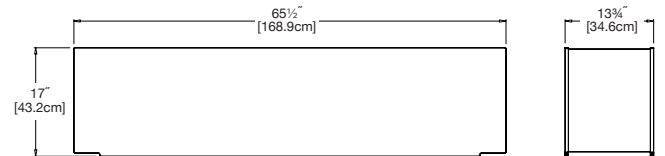

### mondo triple

**SKU:** FC-MT40G-(color code)

**dimensions:**  
width: 40.25" (102.2cm)  
depth: 13.75" (34.6cm)  
height: 17" (43.2cm)

**weight:**  
42 lbs (19.1kg)

**shipping dimensions:** 18" × 8" × 48"  
**shipping weight:** 46 lbs (20.9kg)

### mondo quad

**SKU:** FC-MQ50G-(color code)

**dimensions:**  
width: 53.5" (135.6cm)  
depth: 13.75" (34.6cm)  
height: 17" (43.2cm)

**weight:**  
54 lbs (24.5kg)

**shipping dimensions:** 18.5" × 4.5" × 54.5"  
**shipping weight:** 57 lbs (25.8kg)

### mondo quint

**SKU:** FC-MQ60G-(color code)

**dimensions:**  
width: 66.5" (168.9cm)  
depth: 13.75" (34.6cm)  
height: 17" (43.2cm)

**weight:**  
70 lbs (31.8kg)

**shipping dimensions:** 18" × 4" × 67"  
**shipping weight:** 73 lbs (33.1kg)

### mondo six

**SKU:** FC-MS70G-(color code)

**dimensions:**  
width: 79.75" (202.2cm)  
depth: 13.75" (34.6cm)  
height: 17" (43.2cm)

**weight:**  
77 lbs. (34.9kg)

**shipping dimensions:** 18.5" × 4.5" × 81"  
**shipping weight:** 94 lbs (42.6kg)