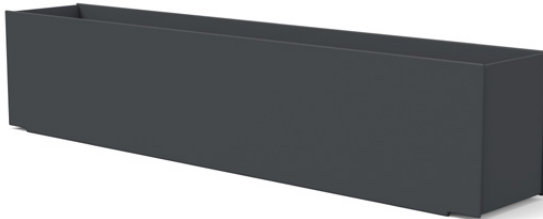

**mondo triple**

**mondo quad**

**mondo quint**

**mondo six**

**mondo seven**

**black:** color code BL

**cloud:** color code CW

**leaf:** color code LG

### mondo triple

**SKU:** FC-MT40G-(color code)

**dimensions:**  
width: 40.25" (102.2cm)  
depth: 13.75" (34.6cm)  
height: 17" (43.2cm)

**weight:**  
42 lbs (19.1kg)

**shipping dimensions:** 18" × 8" × 48"  
**shipping weight:** 46 lbs (20.9kg)

### mondo quad

**SKU:** FC-MQ50G-(color code)

**dimensions:**  
width: 53.5" (135.6cm)  
depth: 13.75" (34.6cm)  
height: 17" (43.2cm)

**weight:**  
54 lbs (24.5kg)

**shipping dimensions:** 18.5" × 4.5" × 54.5"  
**shipping weight:** 57 lbs (25.8kg)

### mondo quint

**SKU:** FC-MQ60G-(color code)

**dimensions:**  
width: 66.5" (168.9cm)  
depth: 13.75" (34.6cm)  
height: 17" (43.2cm)

**weight:**  
70 lbs (31.8kg)

**shipping dimensions:** 18" × 4" × 67"  
**shipping weight:** 73 lbs (33.1kg)