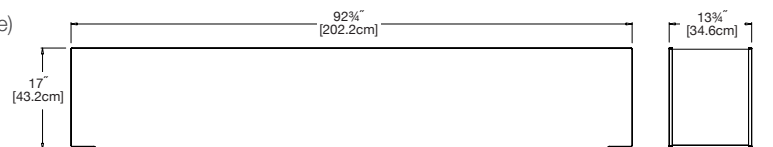

### mondo quad

**SKU:** FC-MQ50G-(color code)

**dimensions:**  
width: 53.5" (135.6cm)  
depth: 13.75" (34.6cm)  
height: 17" (43.2cm)

**weight:**  
54 lbs (24.5kg)

**shipping dimensions:** 18.5" × 4.5" × 54.5"  
**shipping weight:** 57 lbs (25.8kg)

### mondo quint

**SKU:** FC-MQ60G-(color code)

**dimensions:**  
width: 66.5" (168.9cm)  
depth: 13.75" (34.6cm)  
height: 17" (43.2cm)

**weight:**  
70 lbs (31.8kg)

**shipping dimensions:** 18" × 4" × 67"  
**shipping weight:** 73 lbs (33.1kg)

### mondo six

**SKU:** FC-MS70G-(color code)

**dimensions:**  
width: 79.75" (202.2cm)  
depth: 13.75" (34.6cm)  
height: 17" (43.2cm)

**weight:**  
77 lbs. (34.9kg)

**shipping dimensions:** 18.5" × 4.5" × 81"  
**shipping weight:** 94 lbs (42.6kg)

### mondo seven

**SKU:** FC-MS80G-(color code)

**dimensions:**  
width: 92.75" (235.6cm)  
depth: 13.75" (34.6cm)  
height: 17" (43.2cm)

**weight:**  
89 lbs. (40.3kg)

**shipping dimensions:** 18.5" × 4.5" × 94"  
**shipping weight:** 109.5 lbs. (49.6kg)