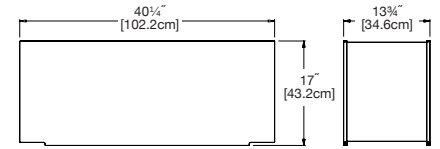

### mondo triple

**SKU:** FC-MT40G-(color code)

**dimensions:**  
width: 40.25" (102.2cm)  
depth: 13.75" (34.6cm)  
height: 17" (43.2cm)

**weight:**  
42 lbs (19.1kg)

**shipping dimensions:** 18" × 8" × 48"  
**shipping weight:** 46 lbs (20.9kg)

### mondo quad

**SKU:** FC-MQ50G-(color code)

**dimensions:**  
width: 53.5" (135.6cm)  
depth: 13.75" (34.6cm)  
height: 17" (43.2cm)

**weight:**  
54 lbs (24.5kg)

**shipping dimensions:** 18.5" × 4.5" × 54.5"  
**shipping weight:** 57 lbs (25.8kg)

### mondo six

**SKU:** FC-MS70G-(color code)

**dimensions:**  
width: 79.75" (202.2cm)  
depth: 13.75" (34.6cm)  
height: 17" (43.2cm)

**weight:**  
77 lbs. (34.9kg)

**shipping dimensions:** 18.5" × 4.5" × 81"  
**shipping weight:** 94 lbs (42.6kg)

### mondo seven

**SKU:** FC-MS80G-(color code)

**dimensions:**  
width: 92.75" (235.6cm)  
depth: 13.75" (34.6cm)  
height: 17" (43.2cm)

**weight:**  
89 lbs. (40.3kg)

**shipping dimensions:** 18.5" × 4.5" × 94"  
**shipping weight:** 109.5 lbs. (49.6kg)