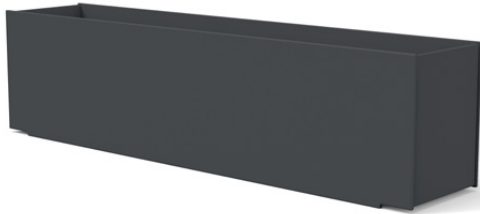

mondo quint