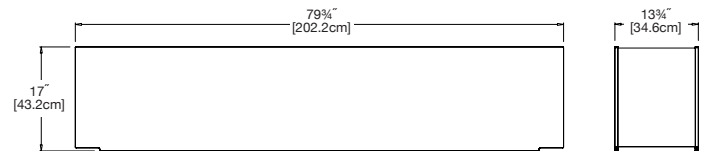

### mondo quad

**SKU:** FC-MQ50G-(color code)

**dimensions:**  
width: 53.5" (135.6cm)  
depth: 13.75" (34.6cm)  
height: 17" (43.2cm)

**weight:**  
54 lbs (24.5kg)

**shipping dimensions:** 18.5" × 4.5" × 54.5"  
**shipping weight:** 57 lbs (25.8kg)

### mondo quint

**SKU:** FC-MQ60G-(color code)

**dimensions:**  
width: 66.5" (168.9cm)  
depth: 13.75" (34.6cm)  
height: 17" (43.2cm)

**weight:**  
70 lbs (31.8kg)

**shipping dimensions:** 18" × 4" × 67"  
**shipping weight:** 73 lbs (33.1kg)

### mondo six

**SKU:** FC-MS70G-(color code)

**dimensions:**  
width: 79.75" (202.2cm)  
depth: 13.75" (34.6cm)  
height: 17" (43.2cm)

**weight:**  
77 lbs. (34.9kg)

**shipping dimensions:** 18.5" × 4.5" × 81"  
**shipping weight:** 94 lbs (42.6kg)

### mondo seven

**SKU:** FC-MS80G-(color code)

**dimensions:**  
width: 92.75" (235.6cm)  
depth: 13.75" (34.6cm)  
height: 17" (43.2cm)

**weight:**  
89 lbs. (40.3kg)

**shipping dimensions:** 18.5" × 4.5" × 94"  
**shipping weight:** 109.5 lbs. (49.6kg)