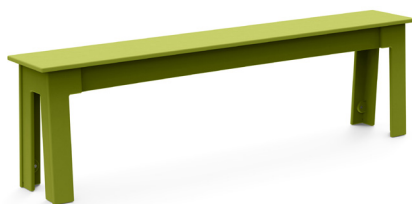

use with:

fresh air
table 78

328
reclaimed
milk jugs

shipping dimensions: 66" x 6" x 12"
shipping weight: 50 lbs (22.7kg)