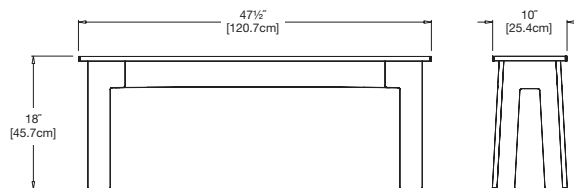

sunset: color code OR

bench 18

seats 1

SKU: FA-B18-(color code)

dimensions:

width: 18" (45.7cm)
depth: 10" (25.4cm)
height: 18" (45.7cm)

weight:

12 lbs (5.4kg)

use with:

fresh air
tables

96
reclaimed
milk jugs

shipping dimensions: 20" x 20" x 4"
shipping weight: 14 lbs (6.4kg)

bench 48

seats 2

SKU: FA-B48-(color code)

dimensions:

width: 47.5" (120.7cm)
depth: 10" (25.4cm)
height: 18" (45.7cm)

weight:

32 lbs (14.6kg)

use with:

fresh air
table 65

256
reclaimed
milk jugs

shipping dimensions: 48" x 12" x 6"
shipping weight: 38 lbs (17.2kg)

bench 65

seats 3

SKU: FA-B65-(color code)

dimensions:

width: 65" (165.1cm)
depth: 10" (25.4cm)
height: 18" (45.7cm)

weight:

41 lbs (18.6kg)

use with: