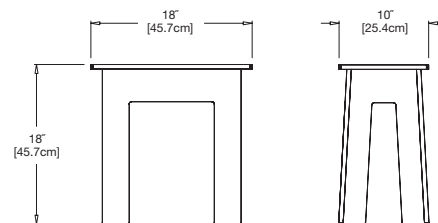

sunset: color code OR

bench 18

seats 1

SKU: FA-B18-(color code)

dimensions:

width: 18" (45.7cm)
depth: 10" (25.4cm)
height: 18" (45.7cm)

weight:

12 lbs (5.4kg)

use with:

fresh air
tables

96
reclaimed
milk jugs

shipping dimensions: 20" x 20" x 4"
shipping weight: 14 lbs (6.4kg)

bench 48

seats 2

SKU: FA-B48-(color code)

dimensions:

width: 47.5" (120.7cm)
depth: 10" (25.4cm)
height: 18" (45.7cm)

weight:

32 lbs (14.6kg)

use with:

fresh air
table 65

256
reclaimed
milk jugs

shipping dimensions: 48" x 12" x 6"
shipping weight: 38 lbs (17.2kg)

bench 65

seats 3

SKU: FA-B65-(color code)

dimensions:

width: 65" (165.1cm)
depth: 10" (25.4cm)
height: 18" (45.7cm)

weight:

41 lbs (18.6kg)

use with: