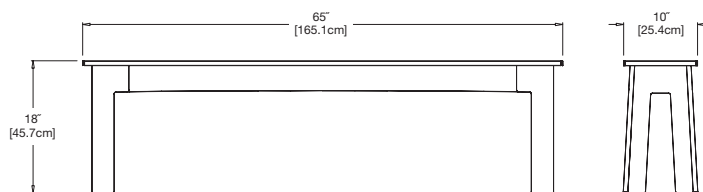

sunset: color code OR

bench 18

seats 1

SKU: FA-B18-(color code)

dimensions:

width: 18" (45.7cm)
depth: 10" (25.4cm)
height: 18" (45.7cm)

weight:

12 lbs (5.4kg)

width: 47.5" (120.7cm)
depth: 10" (25.4cm)
height: 18" (45.7cm)

weight:

32 lbs (14.6kg)

use with:

fresh air
table 65

256
reclaimed
milk jugs

shipping dimensions: 48" x 12" x 6"
shipping weight: 38 lbs (17.2kg)

bench 65

seats 3

SKU: FA-B65-(color code)

dimensions:

width: 65" (165.1cm)
depth: 10" (25.4cm)
height: 18" (45.7cm)

weight:

41 lbs (18.6kg)

use with:

fresh air
table 78

328
reclaimed
milk jugs

shipping dimensions: 66" x 6" x 12"
shipping weight: 50 lbs (22.7kg)