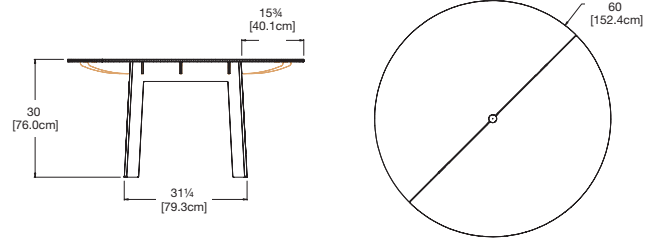

**SKU:** FA-RT38-(color code)

**dimensions:**  
width: 38" (96.5cm)  
depth: 38" (96.5cm)  
height: 30" (76.0cm)

**weight:**  
48.5 lbs (22.0kg)

**use with:**  
fresh air bench 18

**388**  
reclaimed  
milk jugs

**shipping dimensions:** 48" x 6" x 39"  
**shipping weight:** 64.5 lbs (29.3kg)

round table 60

seats 6

**SKU:** FA-RT60-(color code)

**dimensions:**  
width: 60" (152.4cm)  
depth: 60" (152.4cm)  
height: 30" (76.0cm)

**weight:**  
103 lbs (46.7kg)

**use with:**  
fresh air bench 18

**824**  
reclaimed  
milk jugs

**shipping dimensions:** Pallet

table 62

seats 6

**SKU:** FA-T62-(color code)

**dimensions:**  
width: 62" (157.5cm)  
depth: 30" (76.2cm)  
height: 31.5" (79.8cm)