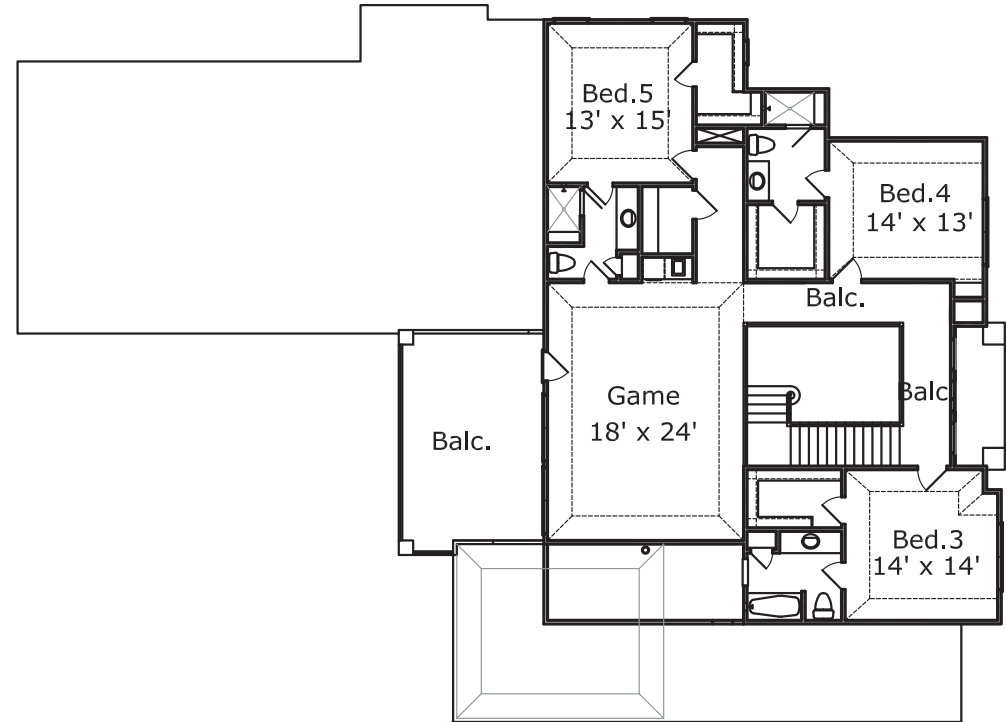

FIRST FLOOR

SECOND FLOOR

**4,483 SQ. FT.**  
**2302 CAMDEN CREEK LANE**

1306 SOUTH FRY BOULEVARD • HOUSTON, TEXAS 77450-4372  
 713.951.0666 • WWW.KICKERILLO.COM

These floorplans are artists' renderings and may be subject to slight changes and modifications. For specific dimensions and information, please consult your Kickerillo sales associate.