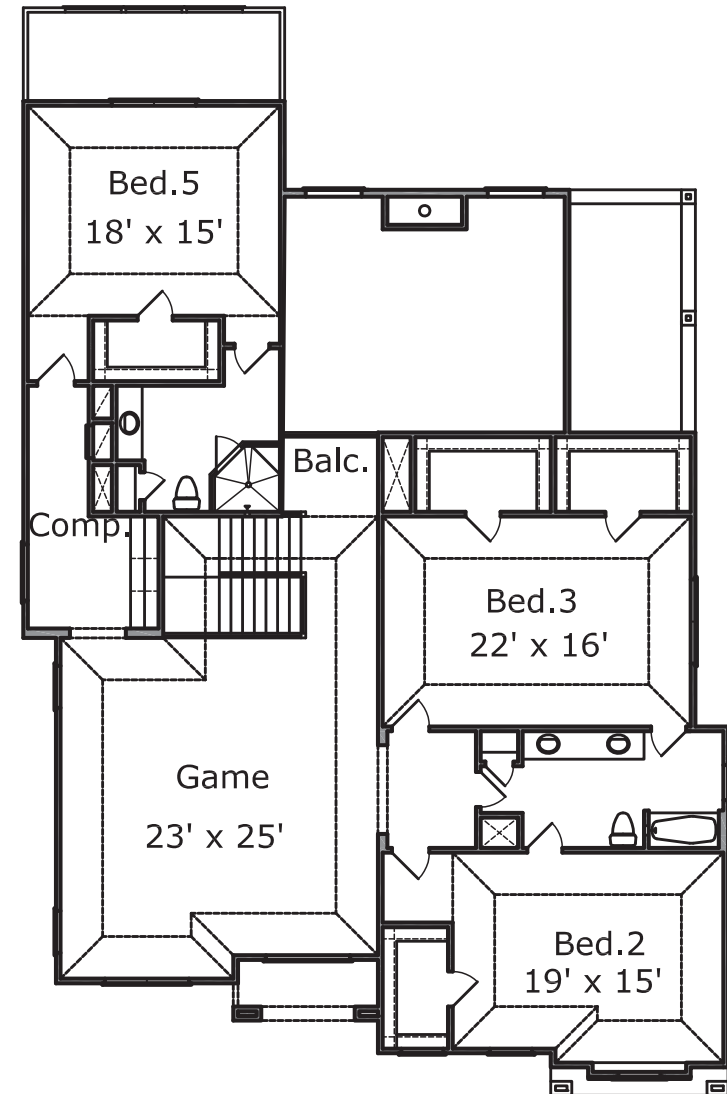

FIRST FLOOR

SECOND FLOOR

4,720 SQ. FT.

2111 CAMDEN CREEK LANE