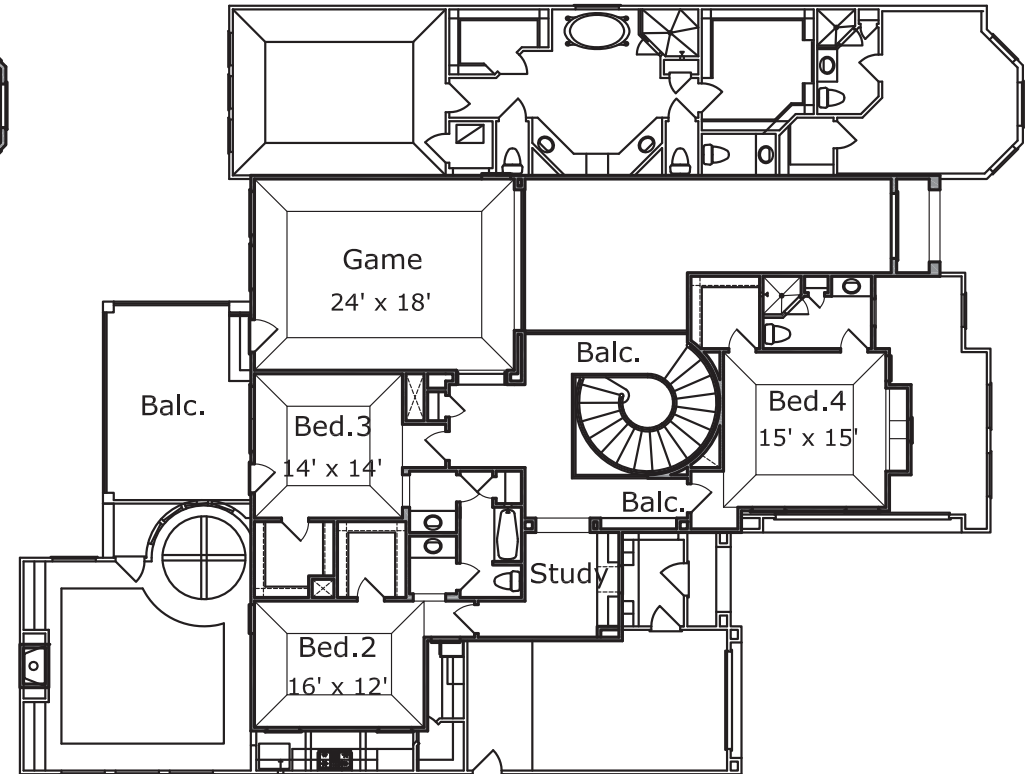

FIRST FLOOR

SECOND FLOOR

5,716 SQ. FT.
2208 CAMDEN CREEK LANE

1306 SOUTH FRY BOULEVARD • HOUSTON, TEXAS 77450-4372
 713.951.0666 • WWW.KICKERILLO.COM

These floorplans are artists' renderings and may be subject to slight changes and modifications. For specific dimensions and information, please consult your Kickerillo sales associate.