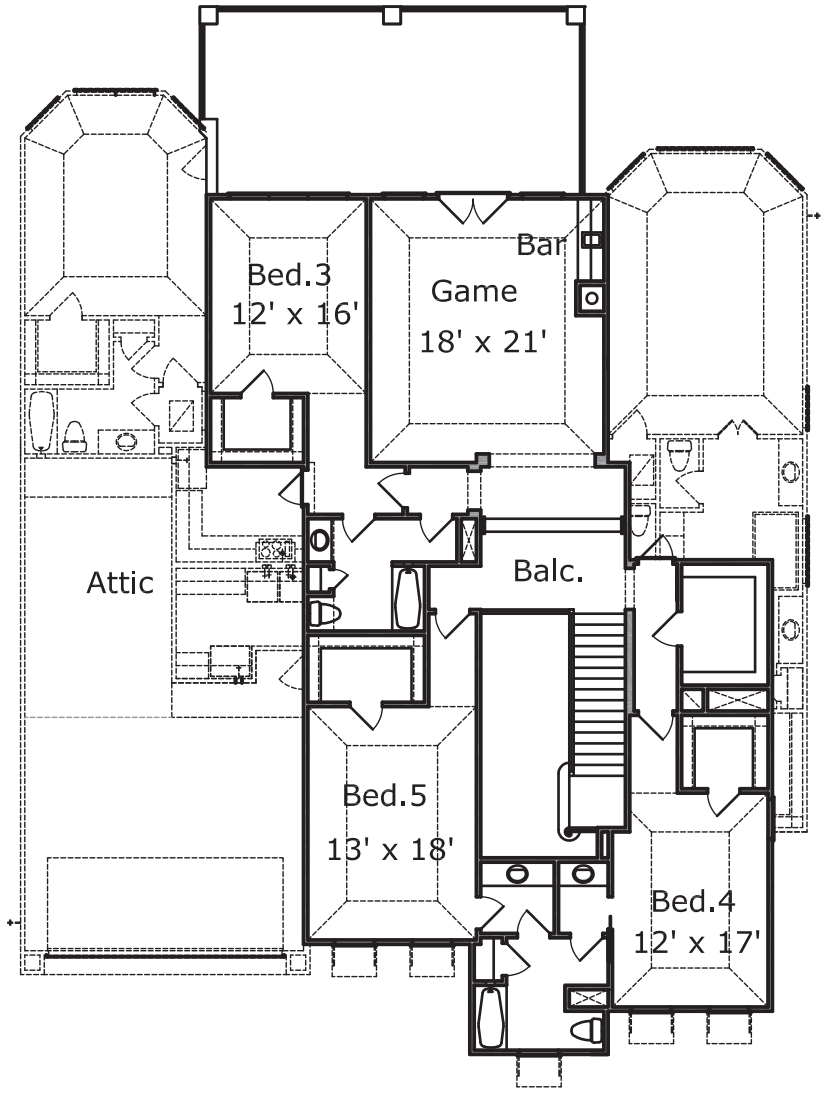

FIRST FLOOR

SECOND FLOOR

**4,907 SQ. FT.**  
**2406 CAMDEN CREEK LANE**