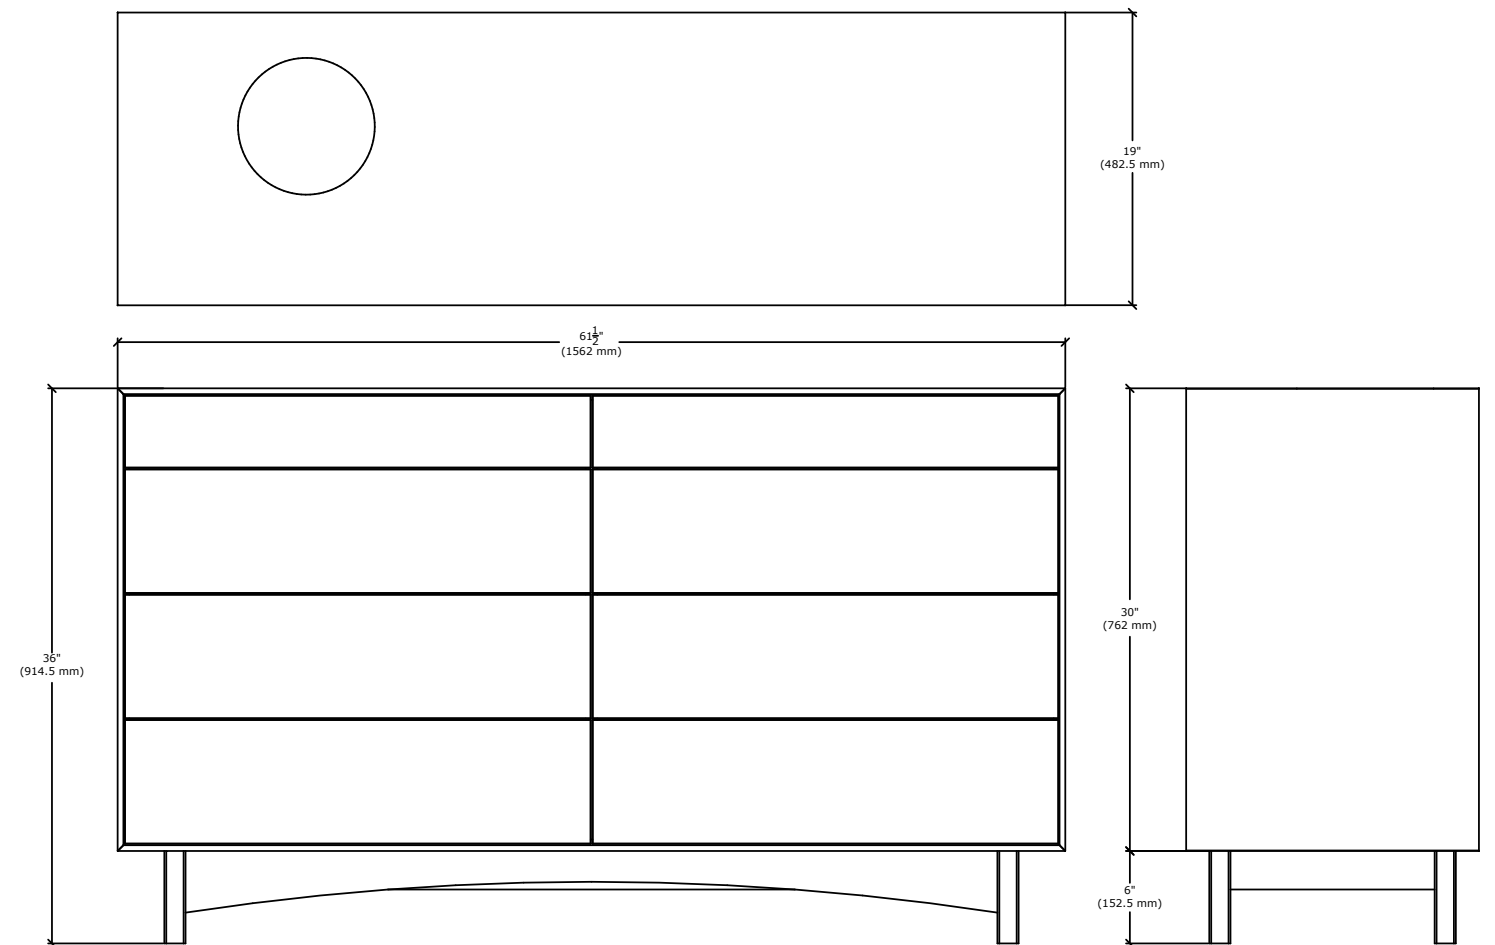

Halo 3 can be installed without legs as a floating cabinet and can be easily attached to the wall with the provided brackets (*See installation guide*). A leg assembly can also be purchased for a more traditional freestanding look.

### Dimensions

61 1/2" (1562,1mm) X 19"(482,6mm) X 30" (762mm)

MOBILIER

by loeven morcel

2.3

MOBILIER

by loeven morcel

3.3