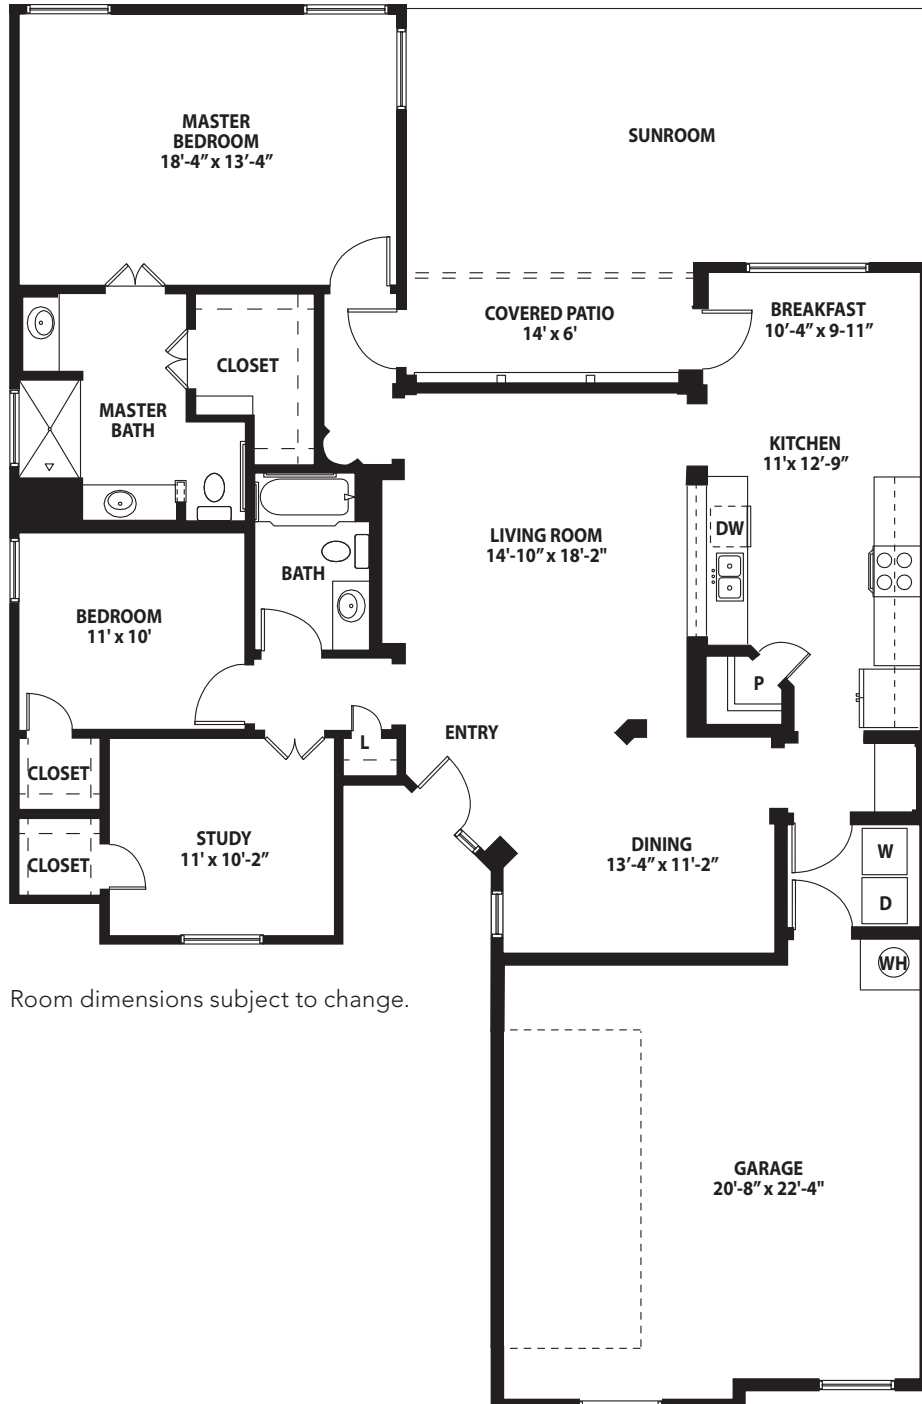

DOGWOOD

Two Bedroom, Two Bath
Approx. 1,848 Sq. Ft.

Room dimensions subject to change.