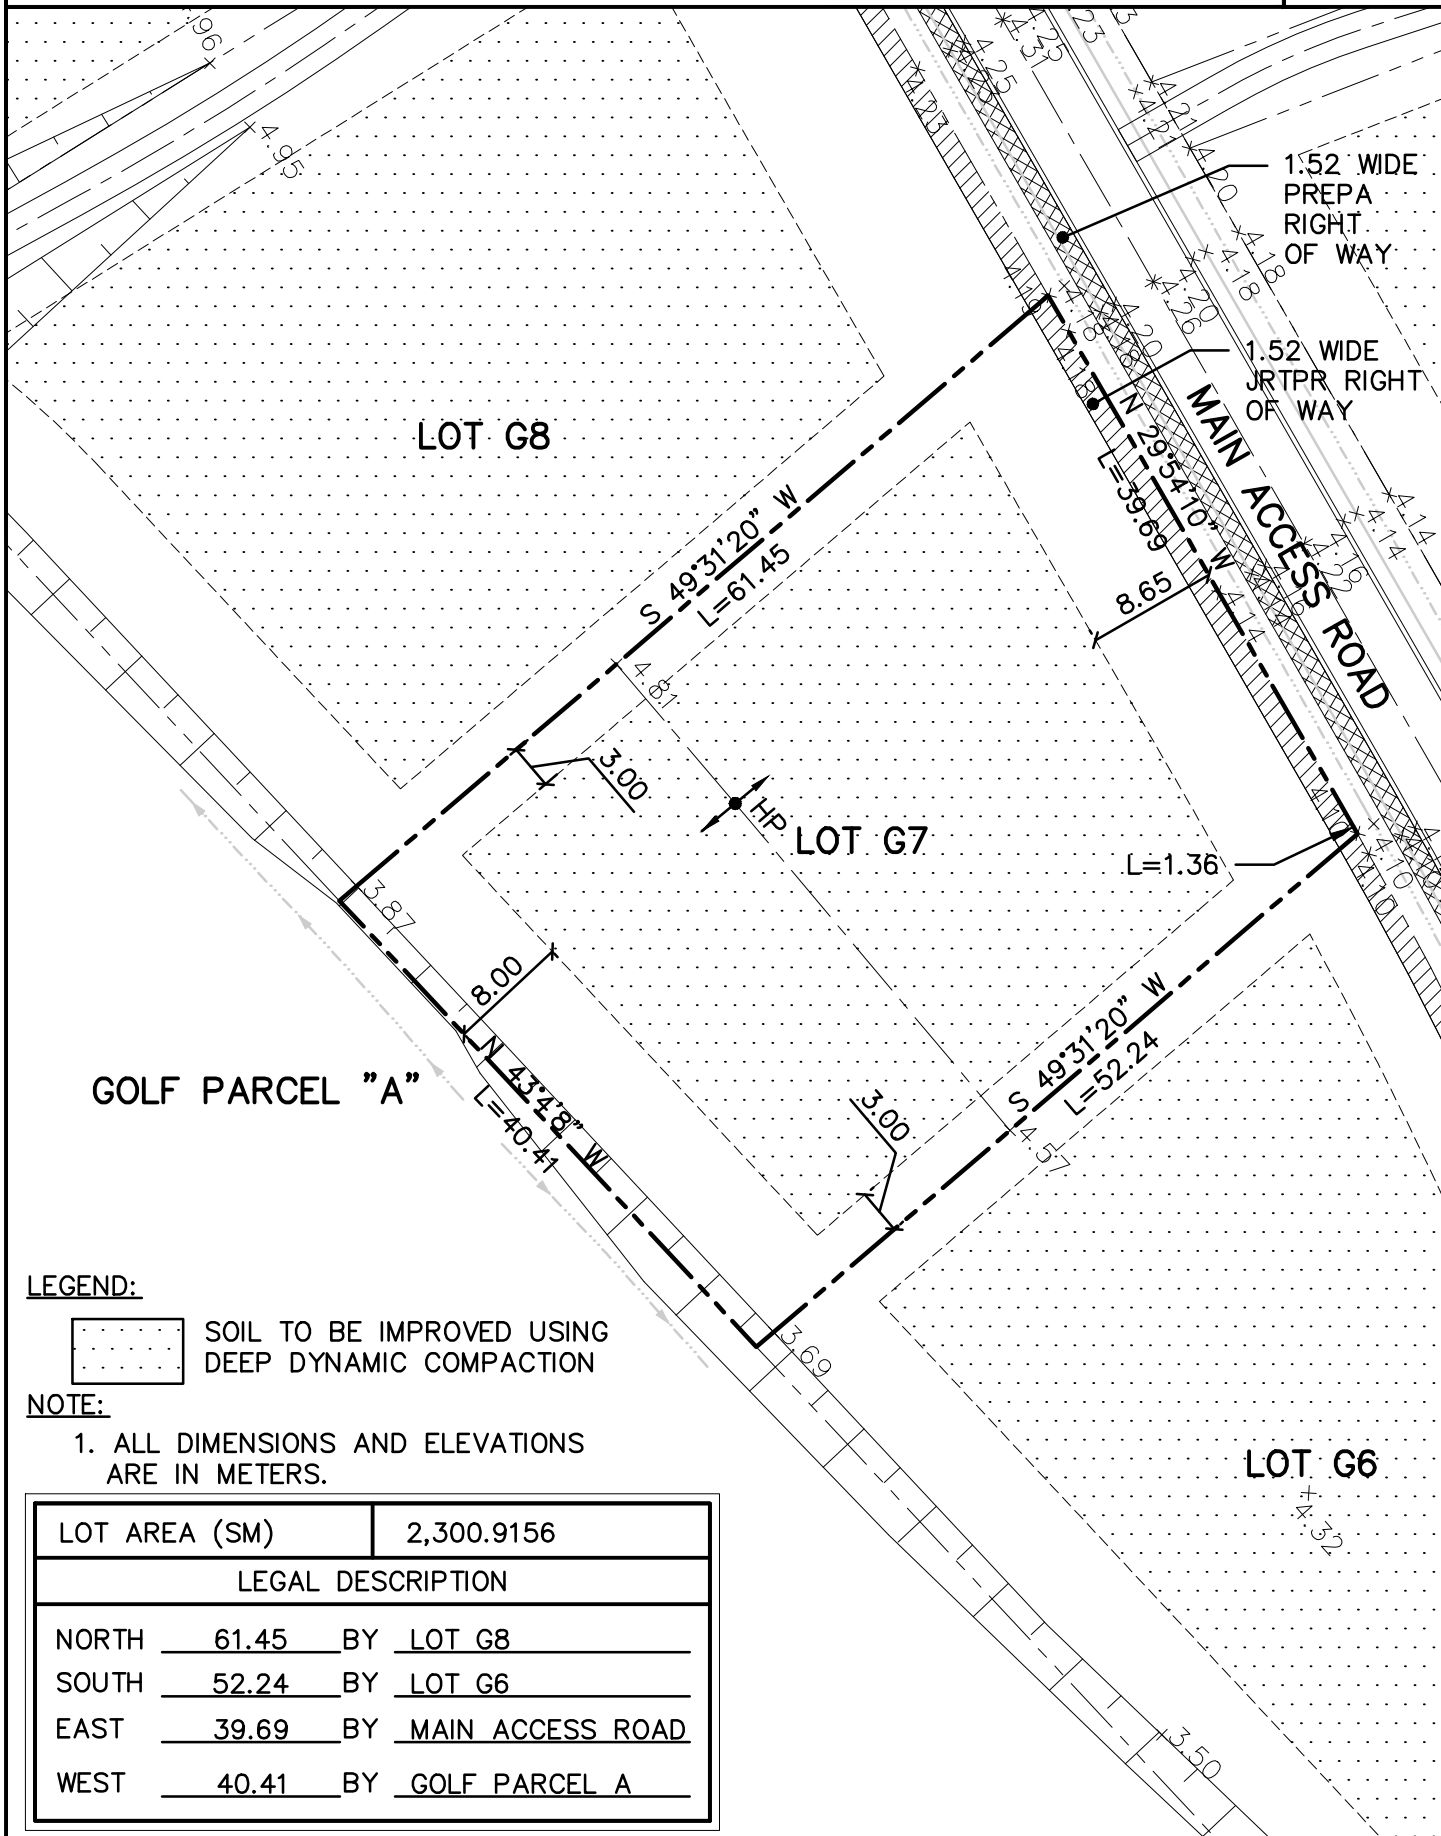

# BAHIA BEACH ATLANTIC ESTATES RESIDENTIAL DEVELOPMENT

SCALE=1:500

DATE:11/29/2018