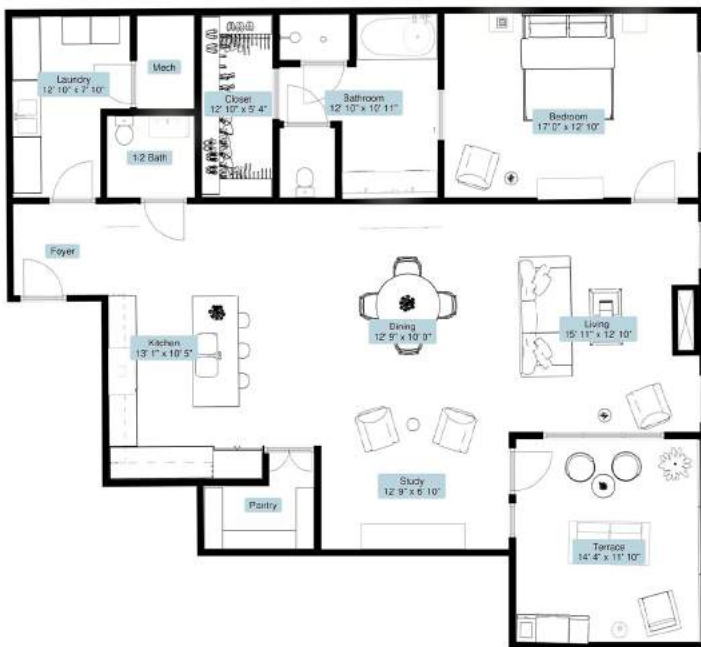


 | 1 Bedroom

 | 1.5 Bathrooms

 | 1579^{SF} 191^{SF} Terrace

Residence plans, including dimensions, are approximate and may vary from finished product. All plans are subject to change without further notice. All measurements, fixed installations, furnishings, and finishings shown on the floor plan are approximate and for illustrative purposes only.