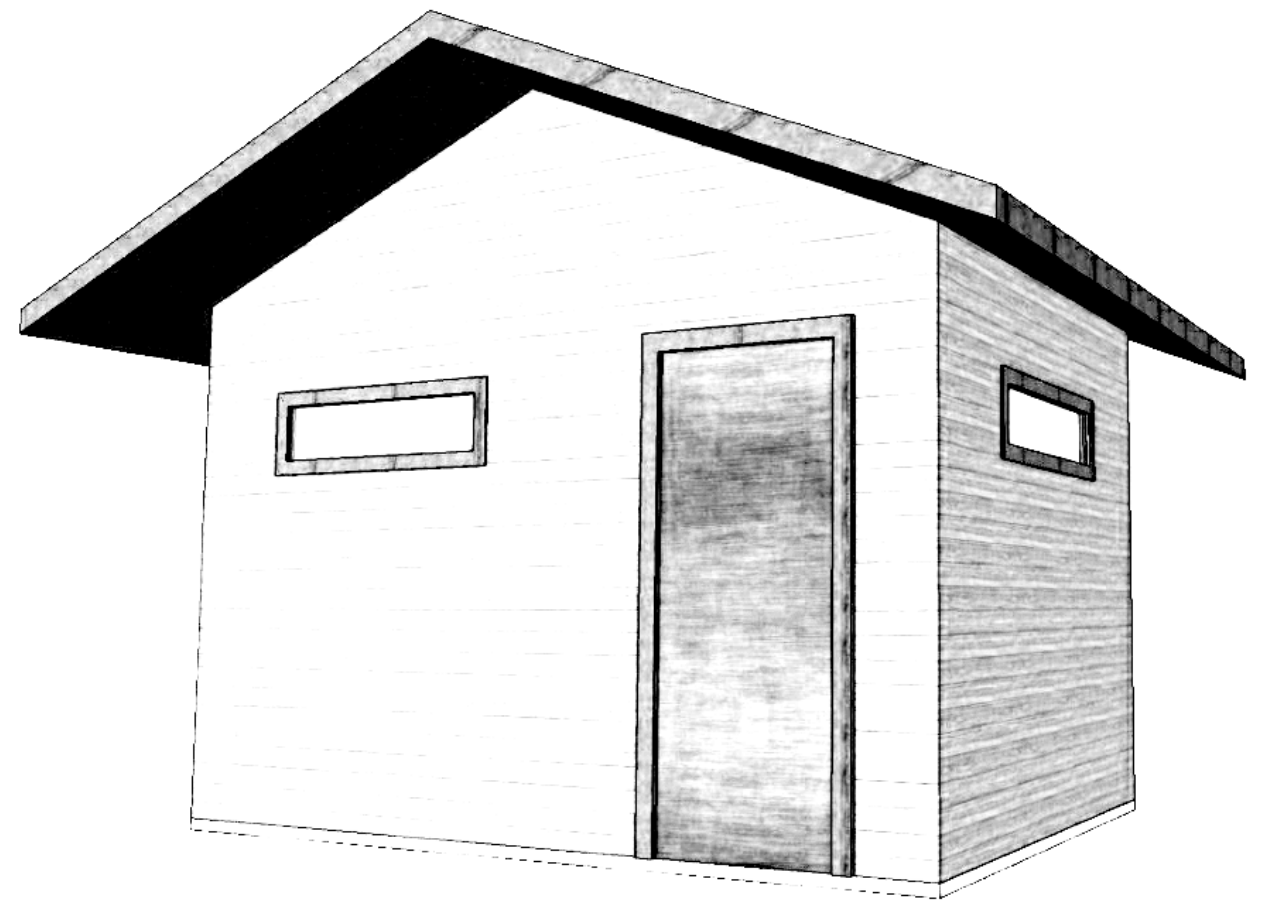

# Fixed Location 8x12 Backyard Sauna

IN COLLABORATION WITH SAUNATIMES  
YOUR GUIDE TO A HEALTHY ESCAPE

## Sauna Specs

- 6' 8" X 8' ROOM
- 2" X 4" CLEAR CEDAR BENCHES
- BRICK HEARTH FLOOR
- UNDER BENCH WOOD STORAGE
- 24" X 76" DOOR WITH WINDOW
- UNDER BENCH LIGHTING
- KUUMA SMALL STOVE
- 1" X 6" PREMIUM CEDAR TONGUE & GROOVE
- STOVE BACKSPLASH: DURAROCK ALUMINIUM
- 6" STAINLESS, CLASS A FLUE PIPE
- NON-SLIP COIN PATTERN RUBBER FLOOR
- AVAILABLE IN BOTH 110V OR 12V BATTERY POWER