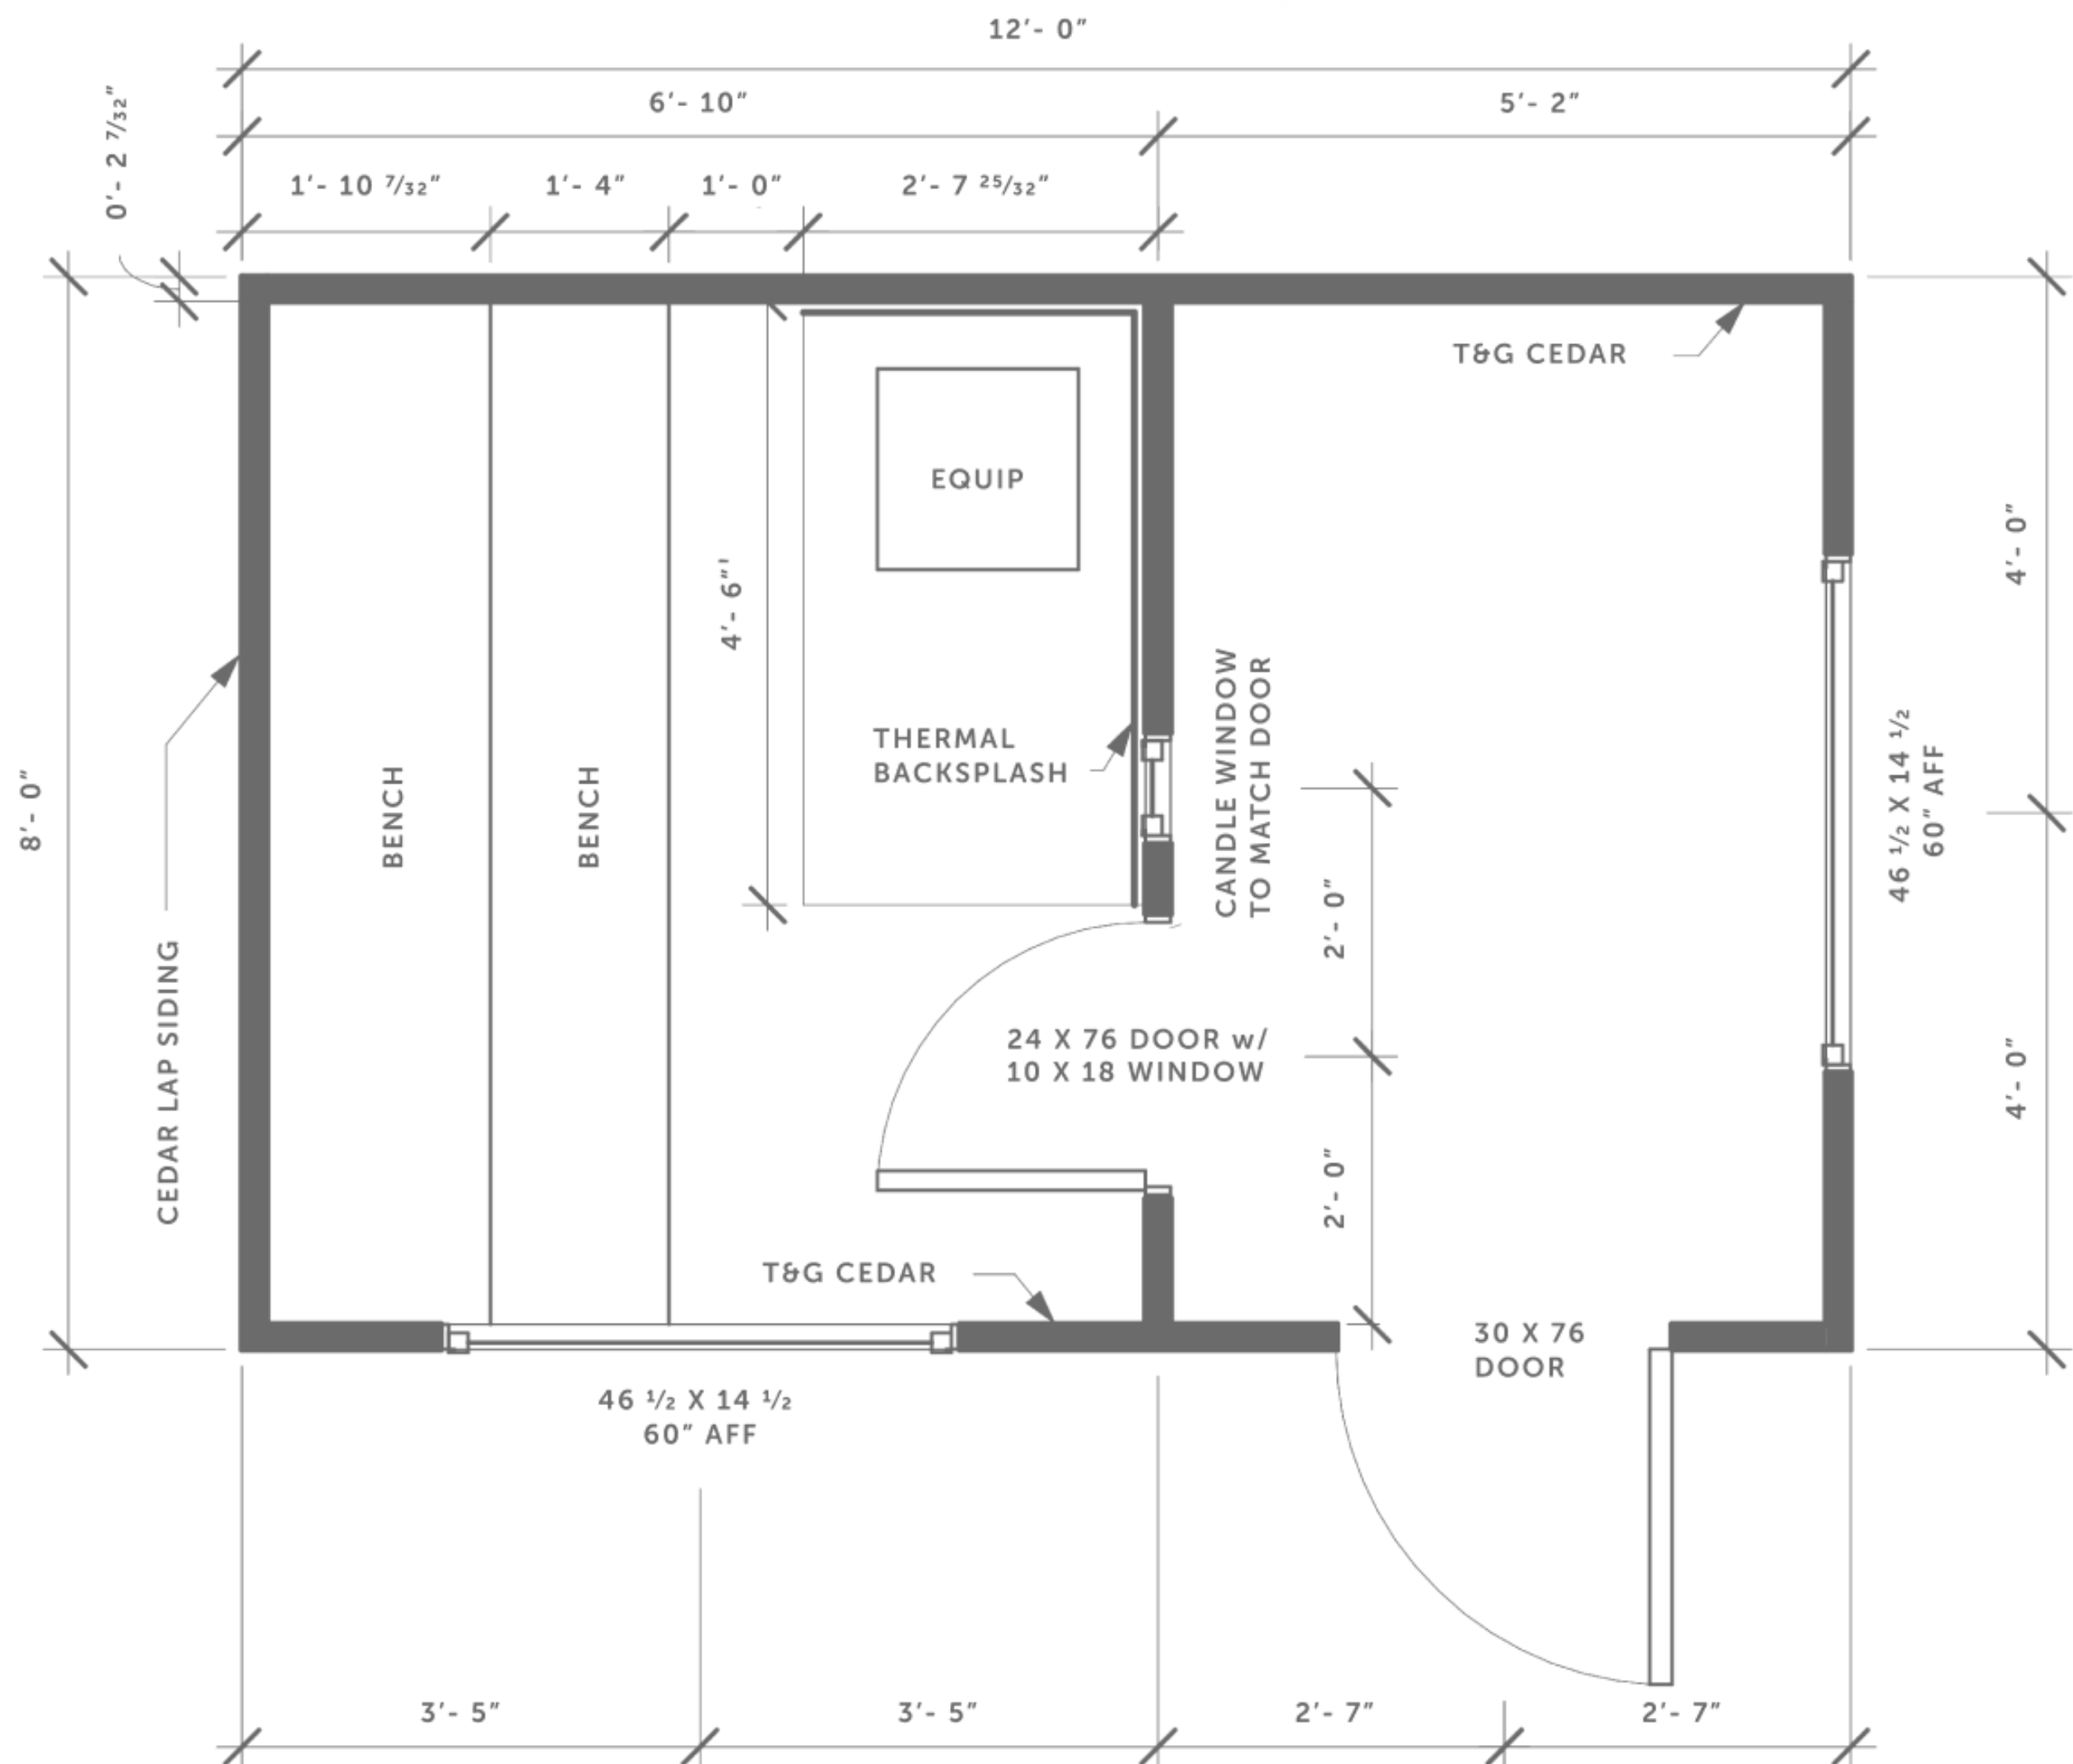

# Fixed Location 8x12 Backyard Sauna

IN COLLABORATION WITH SAUNATIMES  
YOUR GUIDE TO A HEALTHY ESCAPE

## Sauna Specs

- 6' 8" X 8' ROOM
- 2" X 4" CLEAR CEDAR BENCHES
- BRICK HEARTH FLOOR
- UNDER BENCH WOOD STORAGE
- 24" X 76" DOOR WITH WINDOW
- UNDER BENCH LIGHTING
- KUUMA SMALL STOVE
- 1" X 6" PREMIUM CEDAR TONGUE & GROOVE
- STOVE BACKSPLASH: DURAROCK ALUMINIUM
- 6" STAINLESS, CLASS A FLUE PIPE
- NON-SLIP COIN PATTERN RUBBER FLOOR
- AVAILABLE IN BOTH 110V OR 12V BATTERY POWER

## Changing Room Specs

- 4' X 8' ROOM
- STORAGE SHELVING
- UPPER STORAGE SHELF
- 12 COLT BATTERY STORAGE
- LED LIGHT
- NON-SLIP COIN PATTERN RUBBER FLOOR