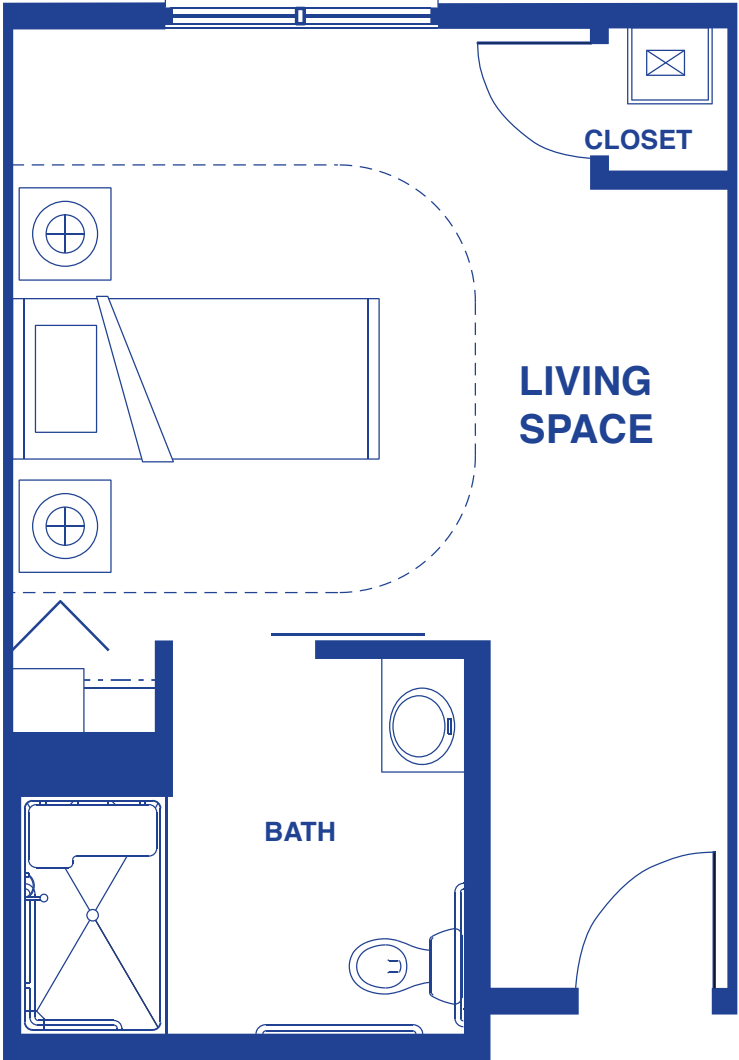

# THE CYPRESS STUDIO

362 SQUARE FEET

Floor plans may vary slightly and are not to scale.