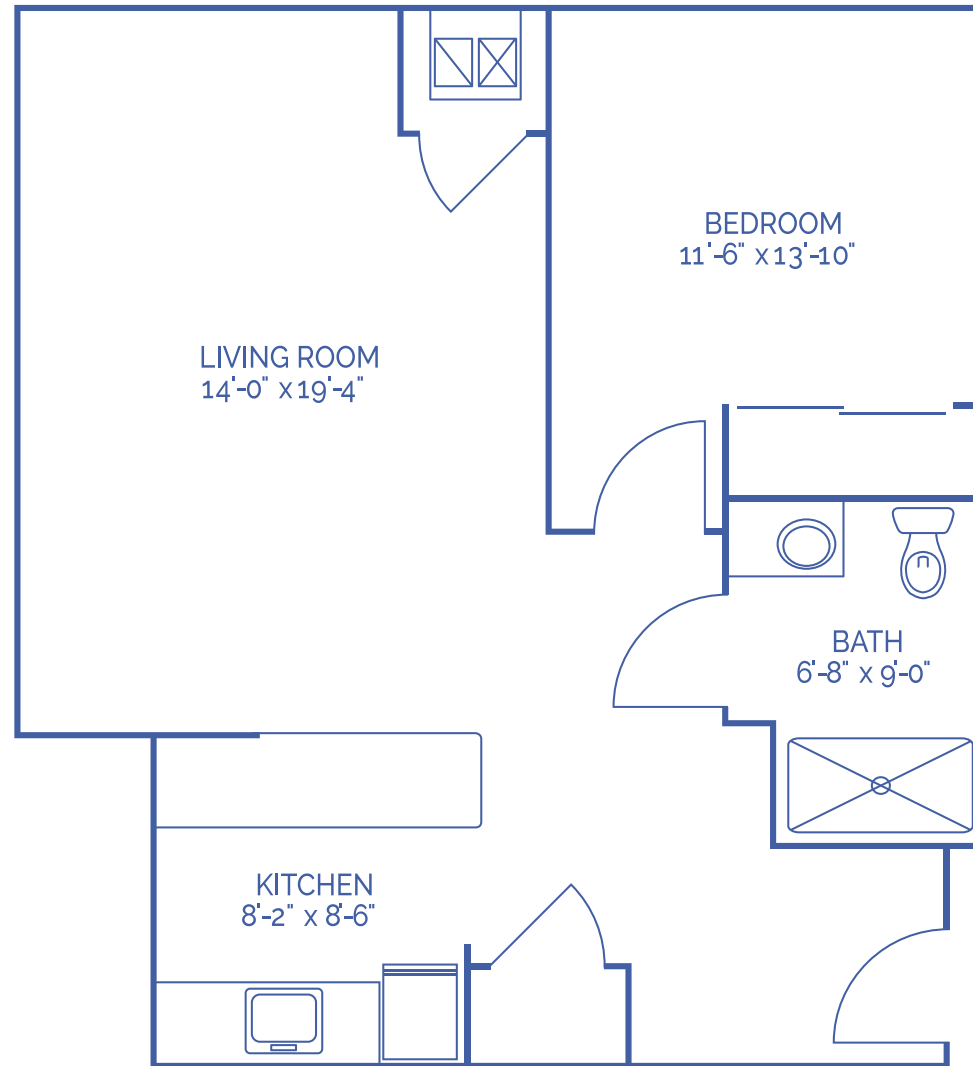

ONE-BEDROOM GRAND

725 SQUARE FEET

Floor plans may vary slightly and are not to scale.