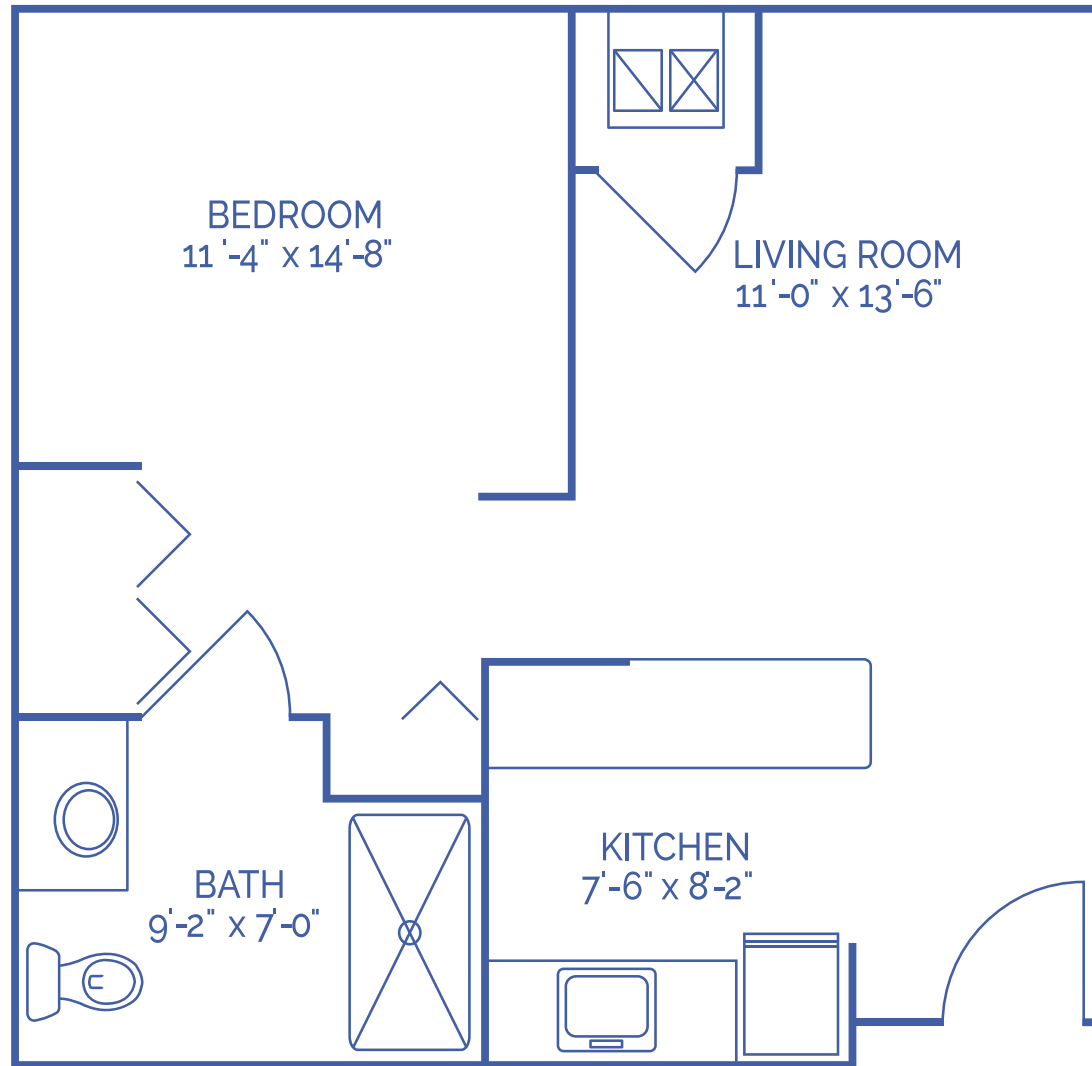

ONE-BEDROOM DELUXE

531 SQUARE FEET

Floor plans may vary slightly and are not to scale.