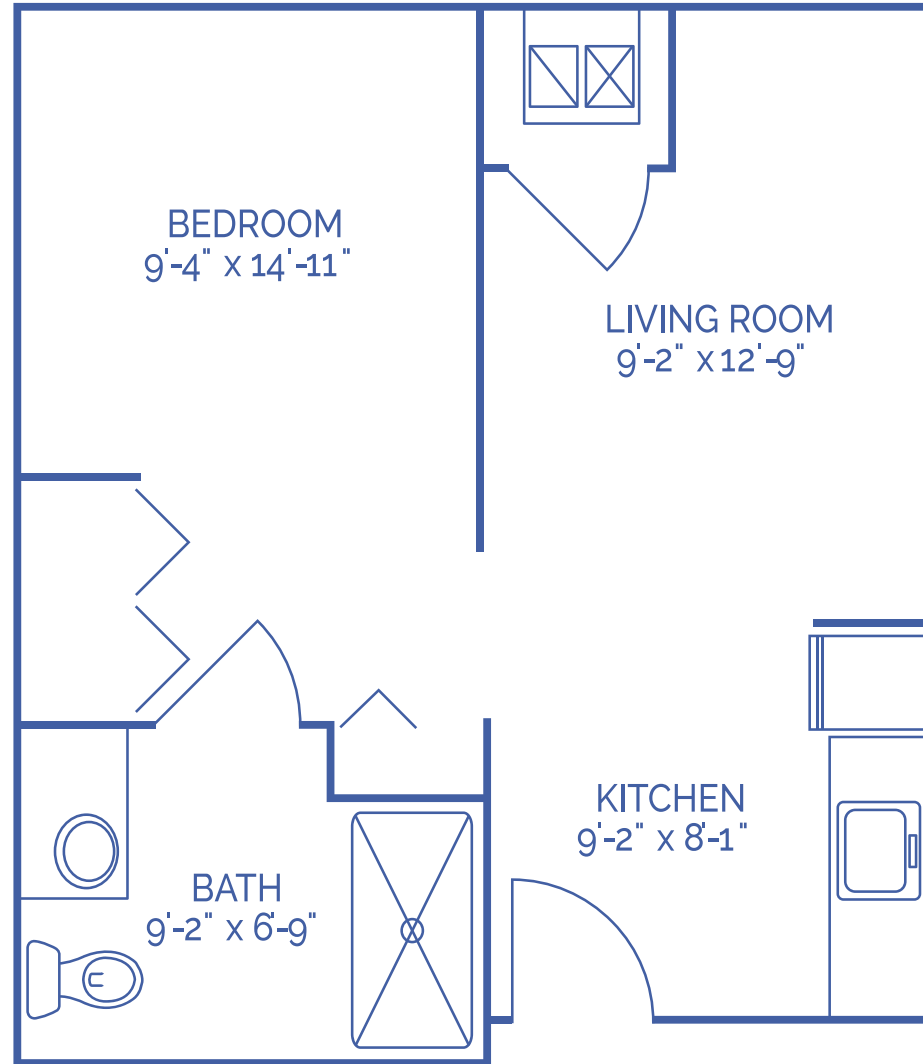

FLOOR

PLANS

WICHITA
Presbyterian Manor

ONE-BEDROOM STANDARD

449 SQUARE FEET

Floor plans may vary slightly and are not to scale.

ONE-BEDROOM DELUXE

531 SQUARE FEET

Floor plans may vary slightly and are not to scale.

ONE-BEDROOM GRAND

725 SQUARE FEET

Floor plans may vary slightly and are not to scale.

TWO-BEDROOM

769 SQUARE FEET

Floor plans may vary slightly and are not to scale.