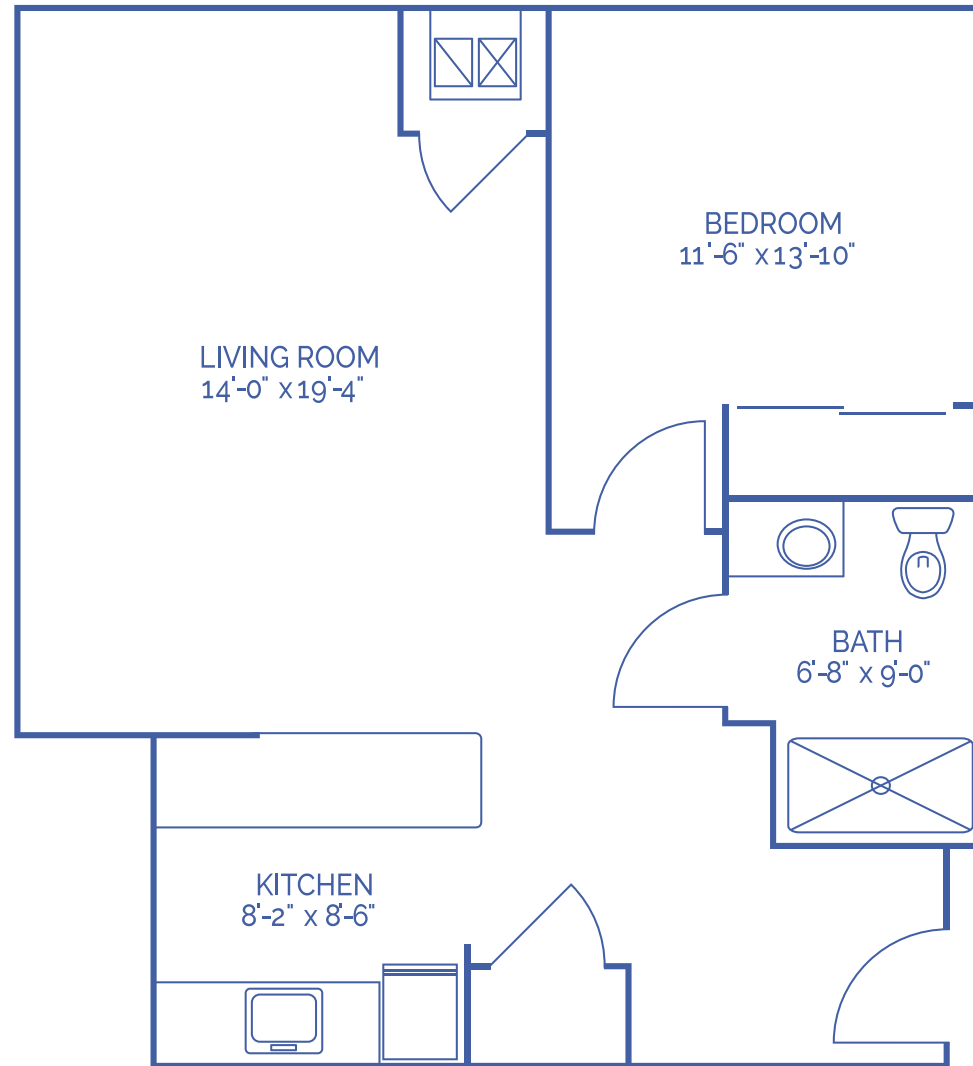

FLOOR

PLANS

WICHITA
Presbyterian Manor

ONE-BEDROOM STANDARD

449 SQUARE FEET

Floor plans may vary slightly and are not to scale.

ONE-BEDROOM DELUXE

531 SQUARE FEET

Floor plans may vary slightly and are not to scale.

ONE-BEDROOM GRAND

725 SQUARE FEET

Floor plans may vary slightly and are not to scale.

TWO-BEDROOM

769 SQUARE FEET

Floor plans may vary slightly and are not to scale.