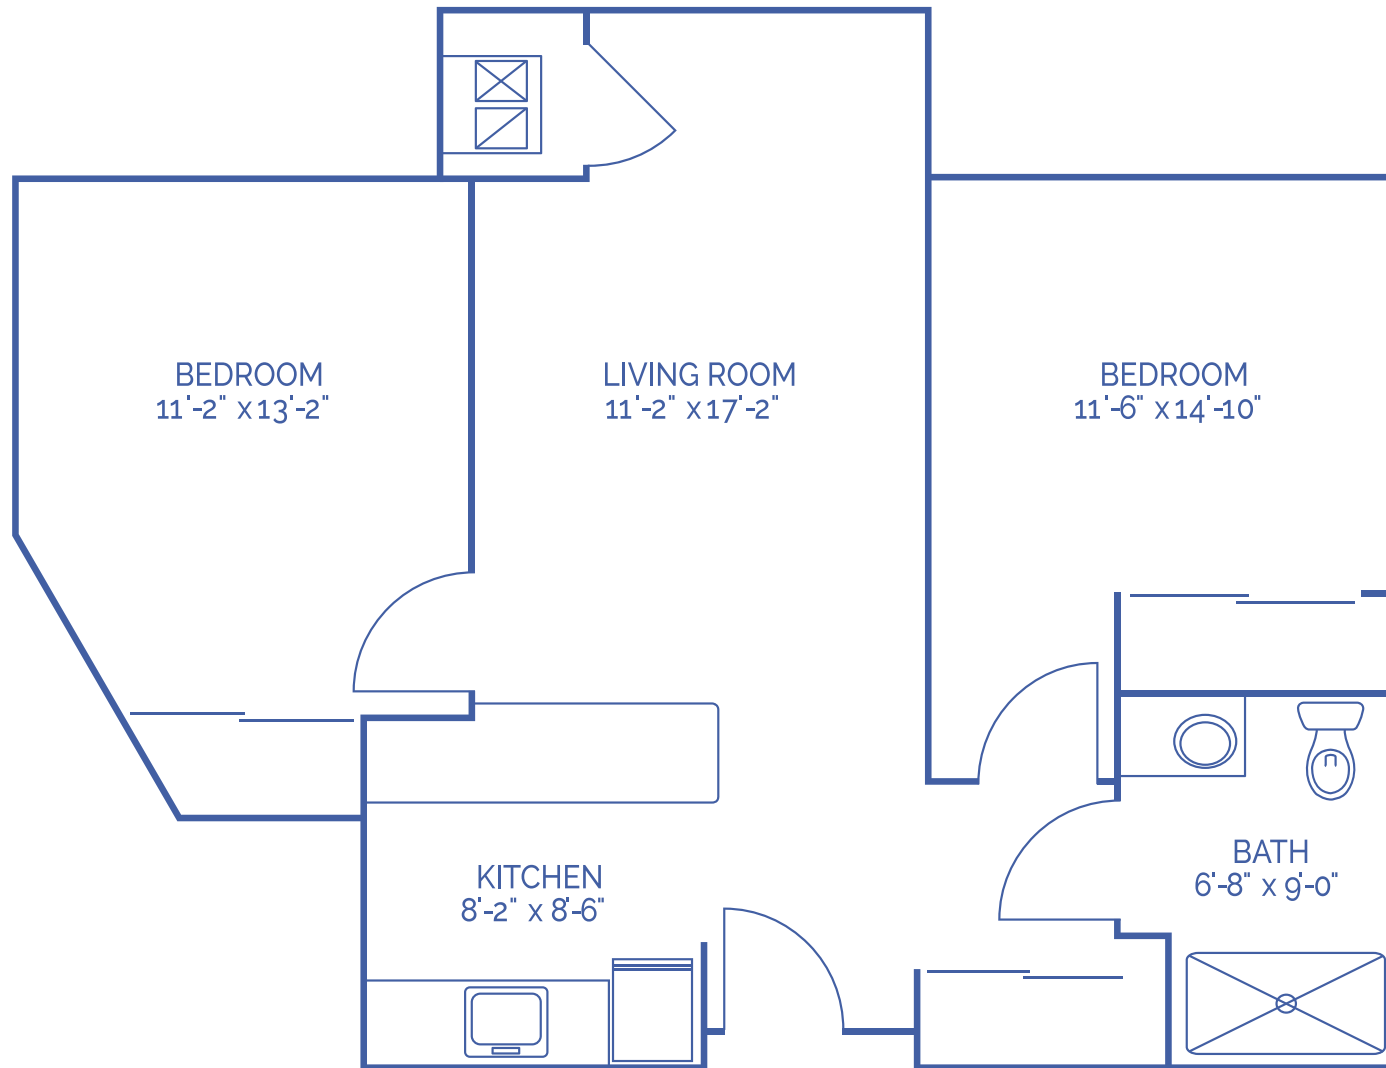

FLOOR

PLANS

WICHITA
Presbyterian Manor

ONE-BEDROOM STANDARD

449 SQUARE FEET

Floor plans may vary slightly and are not to scale.

ONE-BEDROOM DELUXE

531 SQUARE FEET

Floor plans may vary slightly and are not to scale.

ONE-BEDROOM GRAND

725 SQUARE FEET

Floor plans may vary slightly and are not to scale.

TWO-BEDROOM

769 SQUARE FEET

Floor plans may vary slightly and are not to scale.