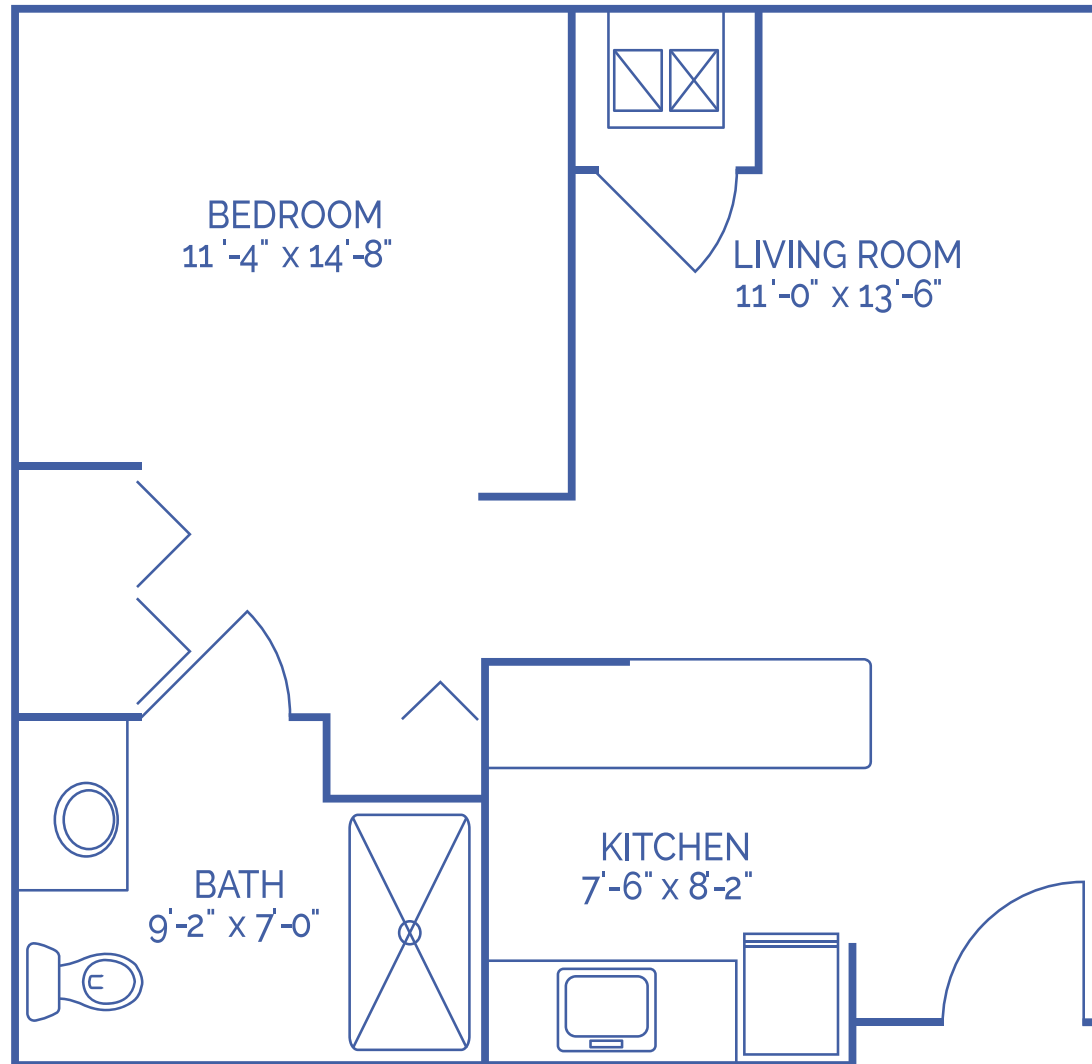

FLOOR

PLANS

WICHITA
Presbyterian Manor

ONE-BEDROOM STANDARD

449 SQUARE FEET

Floor plans may vary slightly and are not to scale.

ONE-BEDROOM DELUXE

531 SQUARE FEET

Floor plans may vary slightly and are not to scale.

ONE-BEDROOM GRAND

725 SQUARE FEET

Floor plans may vary slightly and are not to scale.

TWO-BEDROOM

769 SQUARE FEET

Floor plans may vary slightly and are not to scale.