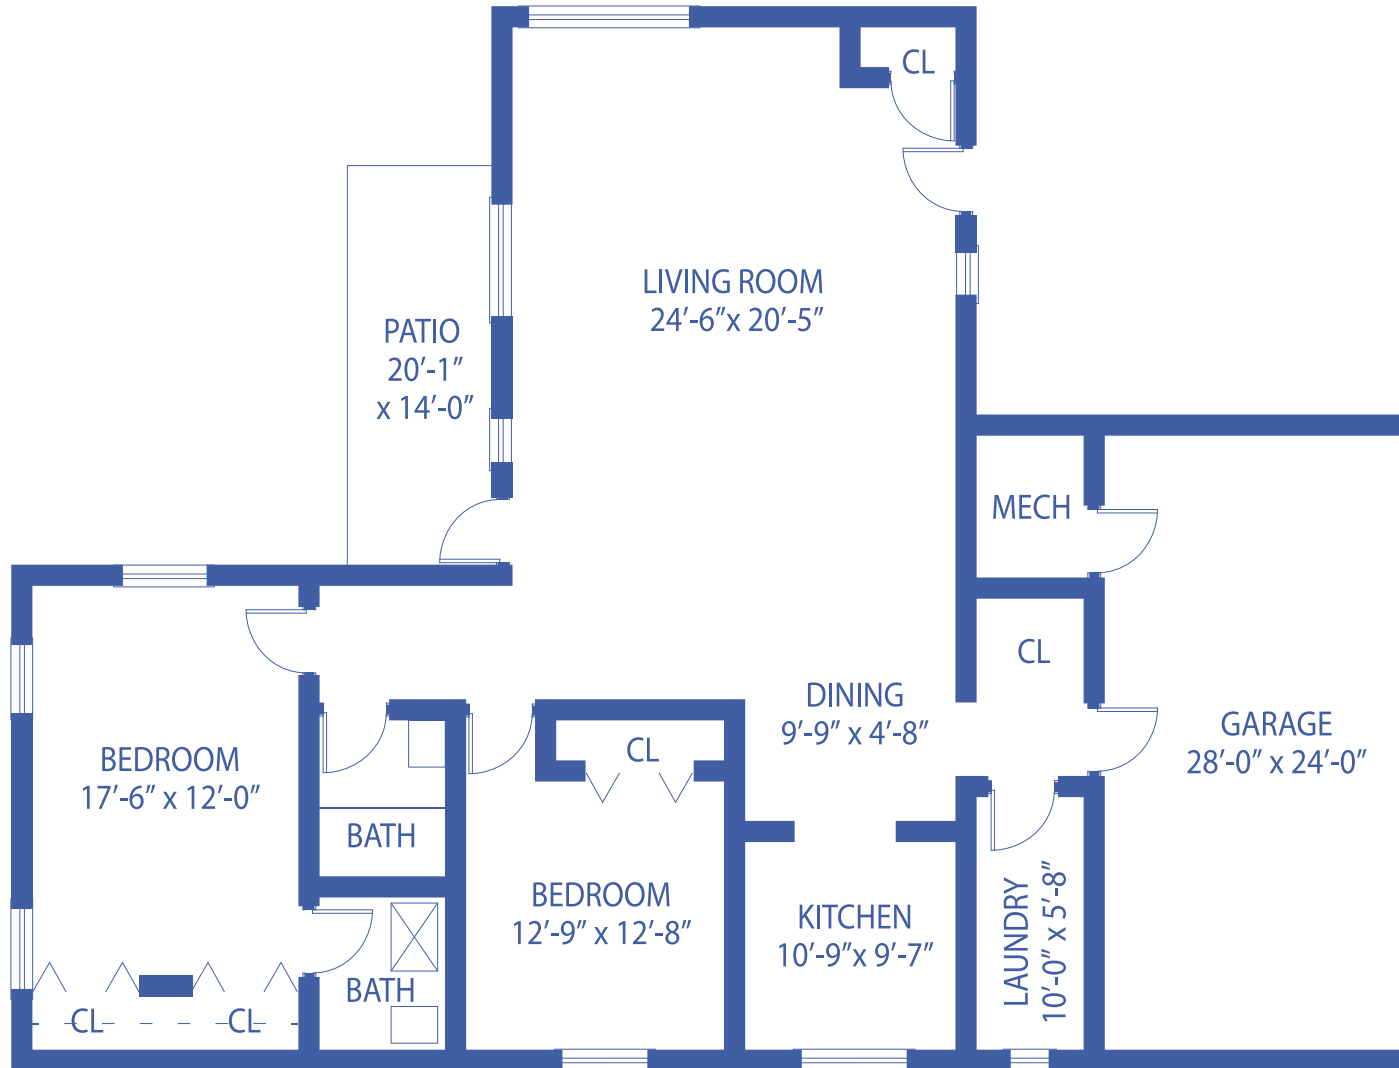

THE WESTWINDS: THE SUNFLOWER

2-BEDROOM DUPLEX / 1,136 SQUARE FEET

Floor plans may vary slightly and are not to scale.

THE WESTWINDS

4700 W 13TH ST N, WICHITA, KS • WWW.WICHITAPRESBYTERIANMANOR.ORG