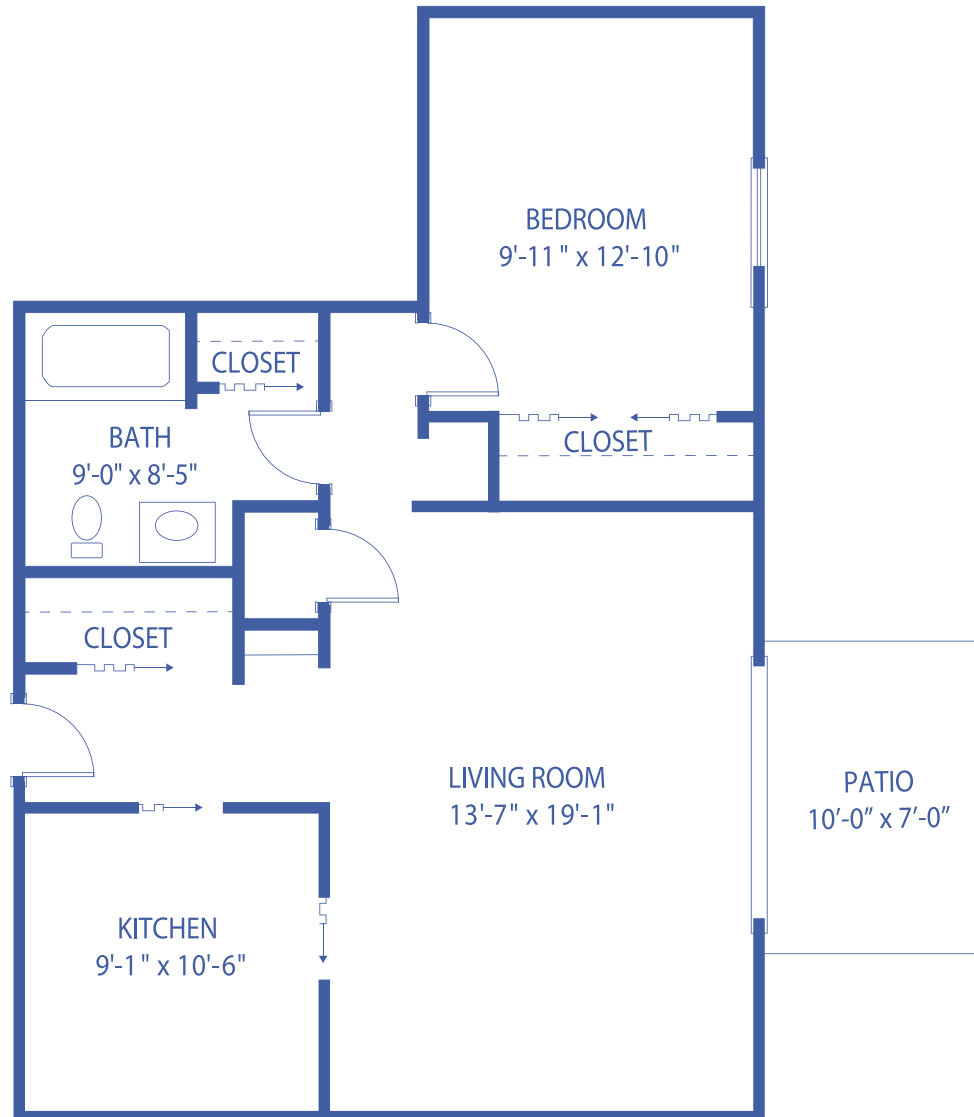

THE WESTWINDS: THE CARDINAL

1-BEDROOM COTTAGE APARTMENT / 663 SQUARE FEET

Floor plans may vary slightly and are not to scale.