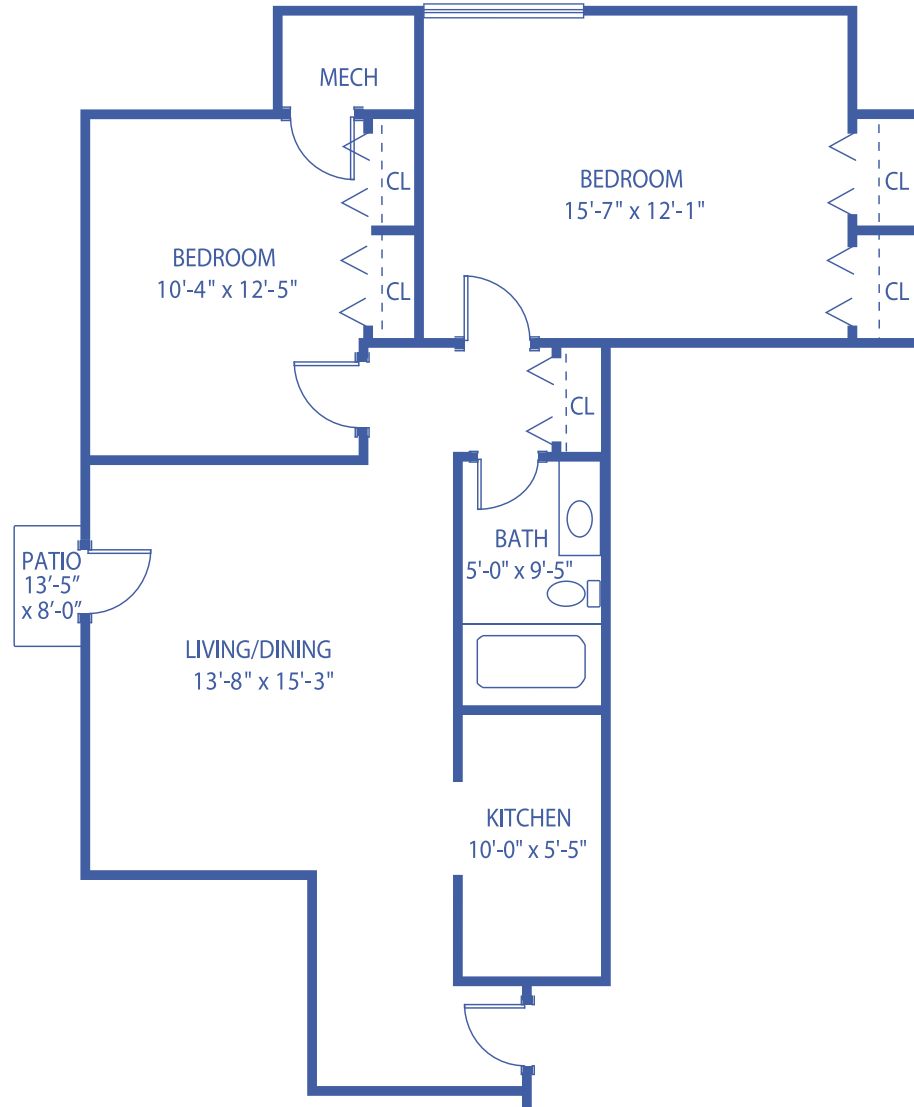

THE WESTWINDS: THE INDIGO

2-BEDROOM APARTMENT / 820 SQUARE FEET

Floor plans may vary slightly and are not to scale.

THE WESTWINDS