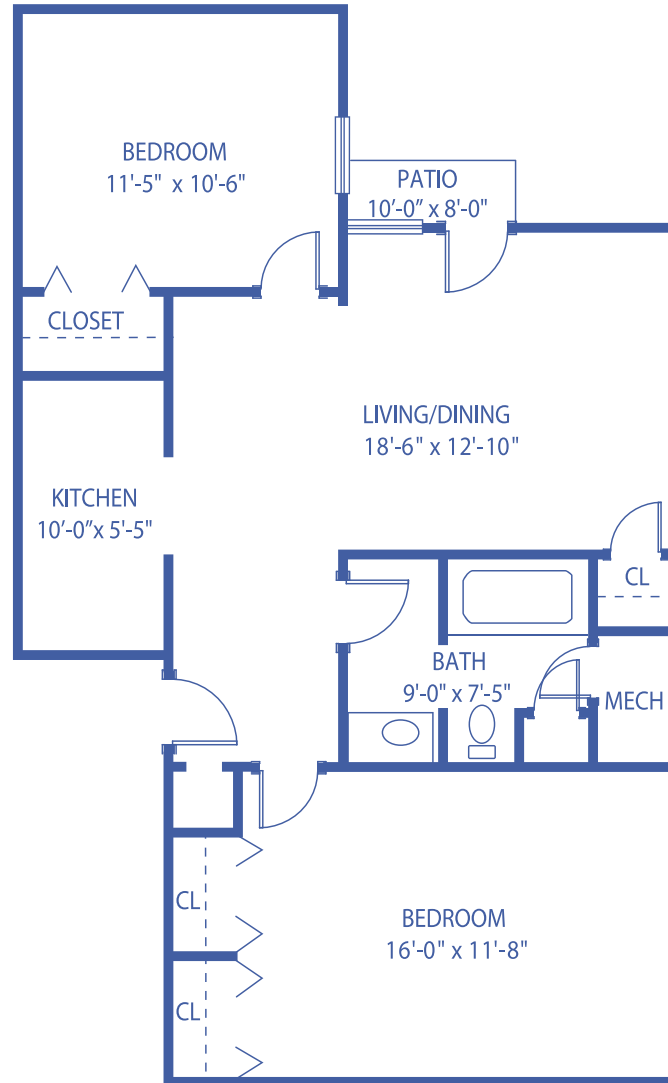

# THE WESTWINDS: THE JASMINE

## 2-BEDROOM APARTMENT / 807 SQUARE FEET

Floor plans may vary slightly and are not to scale.

THE WESTWINDS