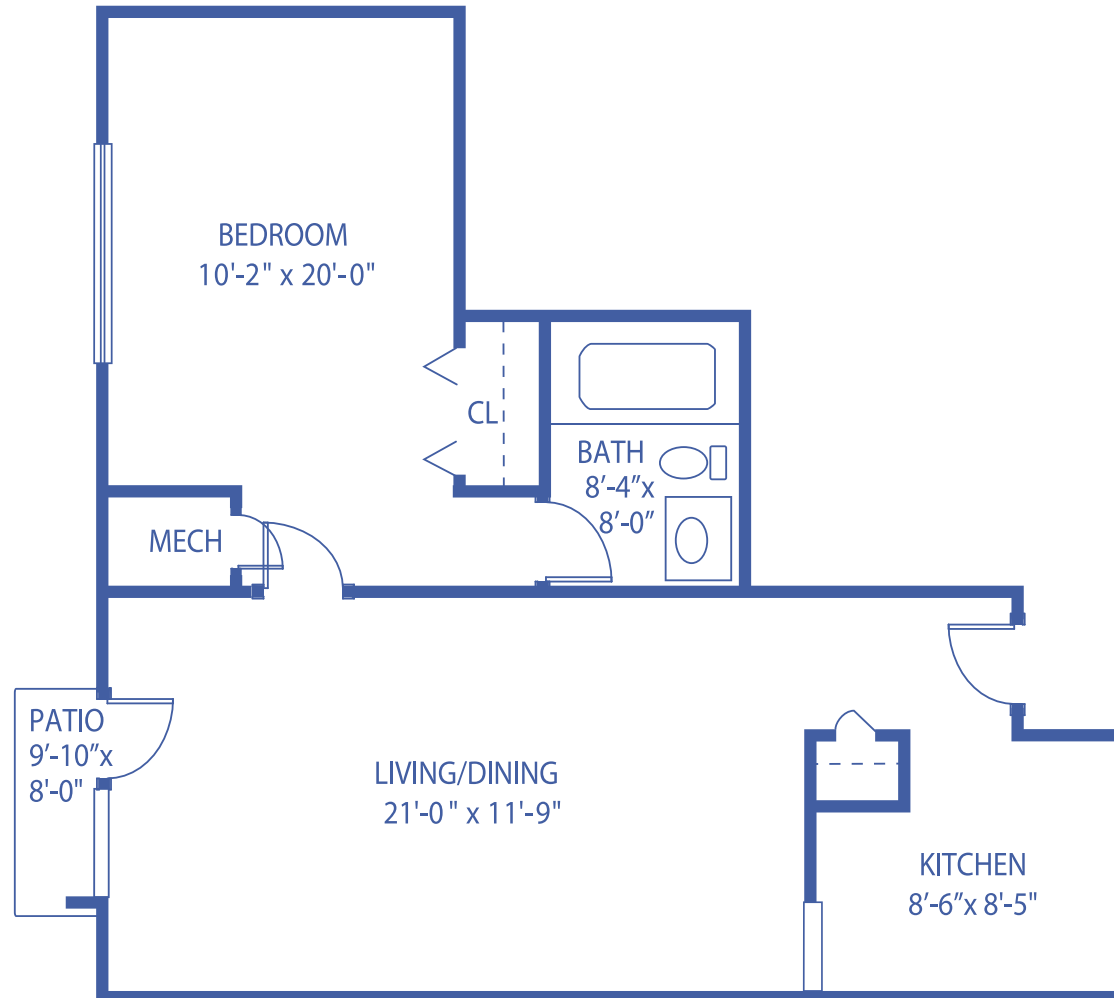

# THE WESTWINDS: THE CLOVER

1-BEDROOM APARTMENT / 582 SQUARE FEET

Floor plans may vary slightly and are not to scale.

THE WESTWINDS

4700 W 13TH ST N, WICHITA, KS • [WWW.WICHITAPRESBYTERIANMANOR.ORG](http://WWW.WICHITAPRESBYTERIANMANOR.ORG)