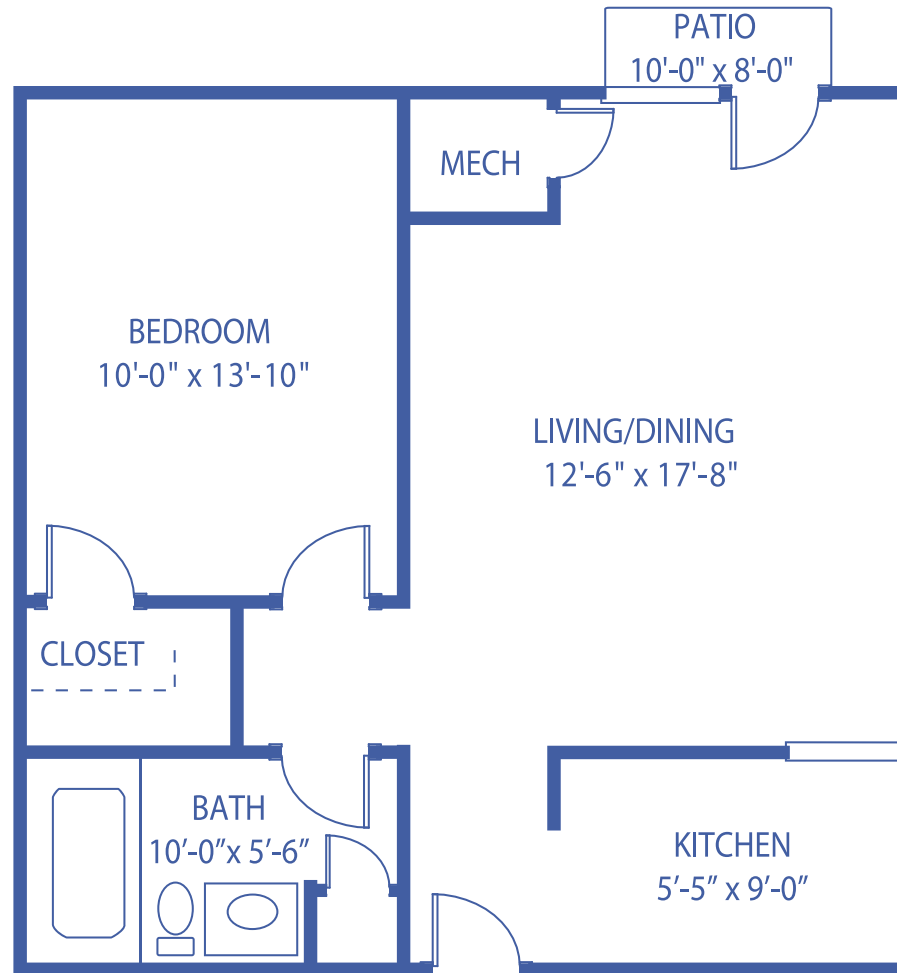

# THE WESTWINDS: THE ASTER

1-BEDROOM APARTMENT / 567 SQUARE FEET

Floor plans may vary slightly and are not to scale.