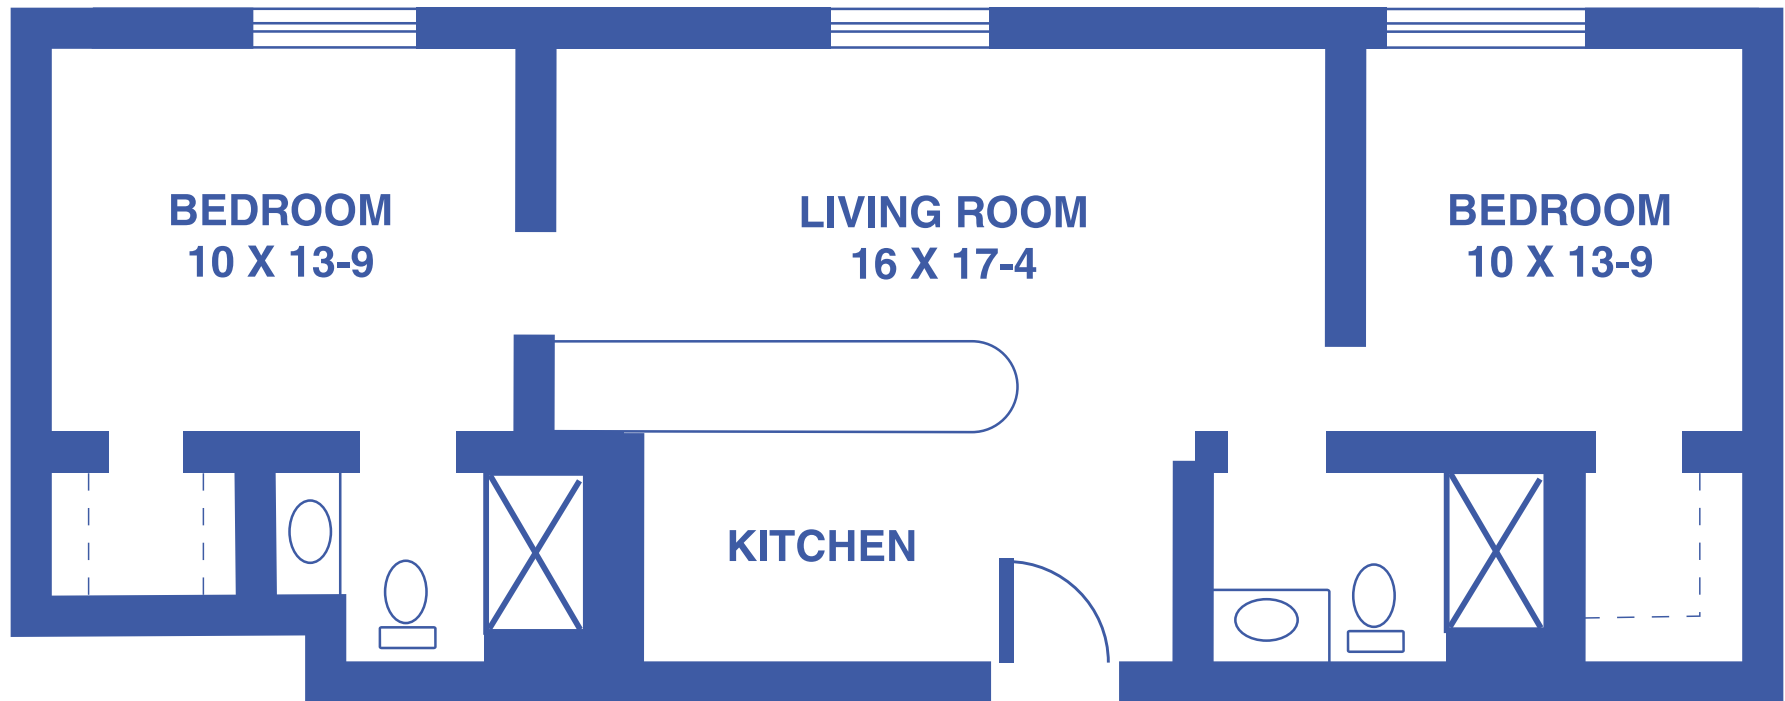

# GARDEN APARTMENTS: THE LAVENDER

2-BEDROOM / 695 SQUARE FEET

Floor plans may vary slightly and are not to scale.