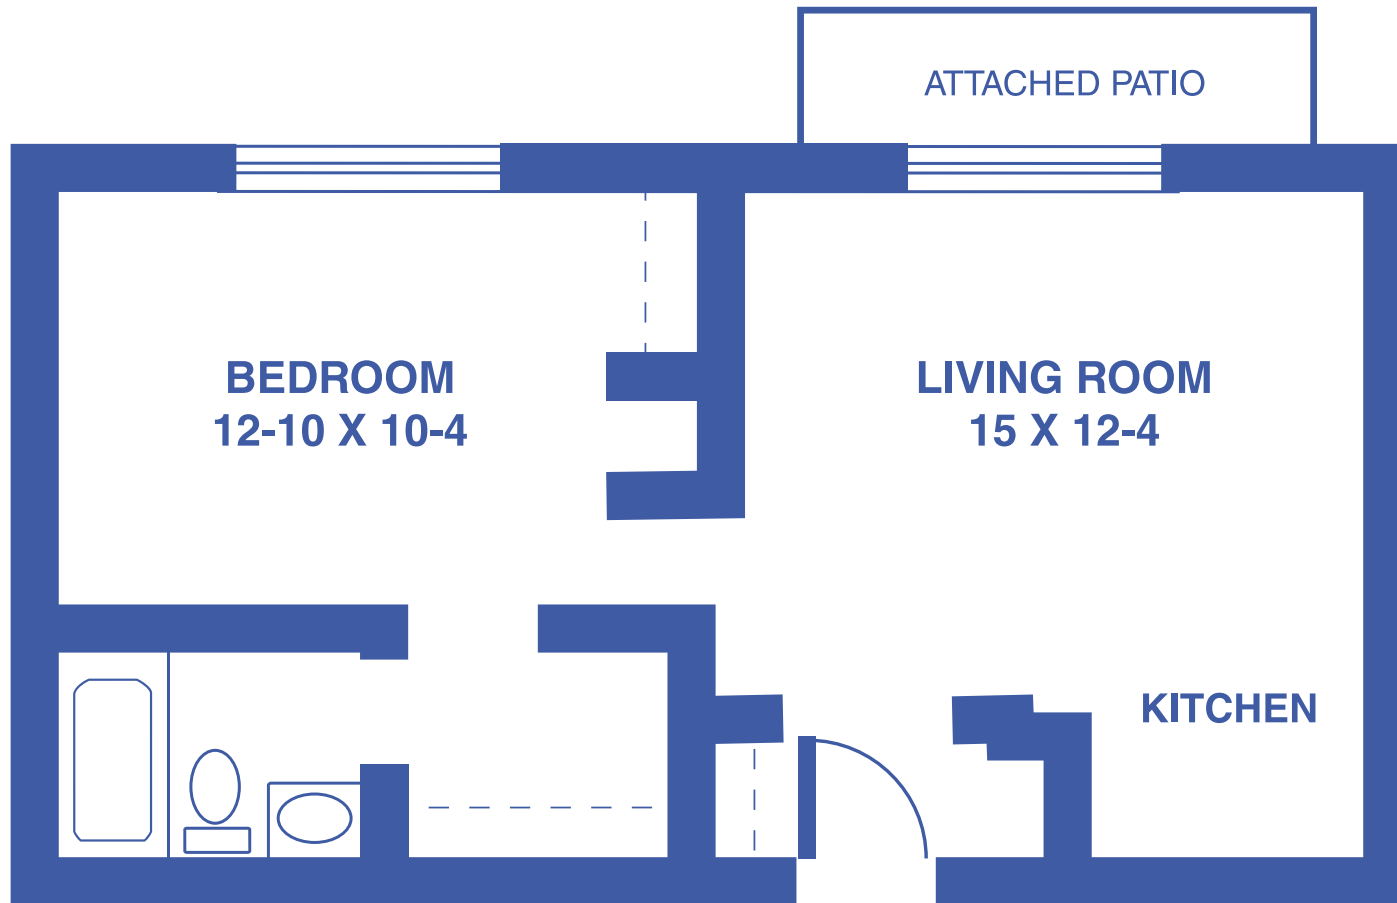

GARDEN APARTMENTS: THE IRIS

1-BEDROOM DELUXE / 524 SQUARE FEET

Floor plans may vary slightly and are not to scale.

4712 SW 6TH AVE, TOPEKA, KS • WWW.TOPEKAPRESBYTERIANMANOR.ORG

TOPEKA
Presbyterian Manor®