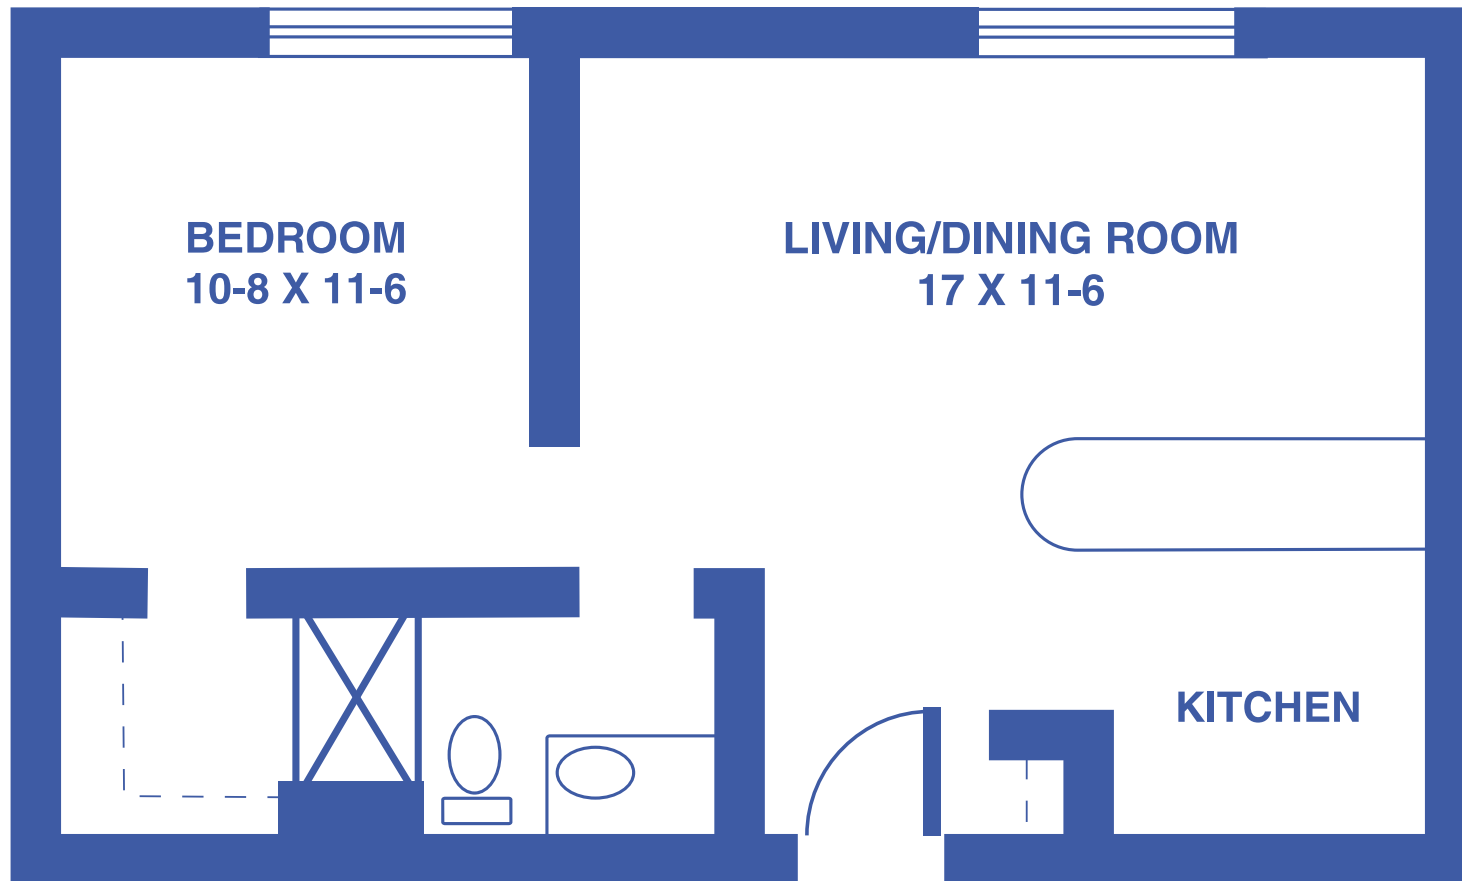

GARDEN APARTMENTS: THE ASTER

1-BEDROOM / 470 SQUARE FEET

Floor plans may vary slightly and are not to scale.

4712 SW 6TH AVE, TOPEKA, KS • WWW.TOPEKAPRESBYTERIANMANOR.ORG

TOPEKA
Presbyterian Manor®