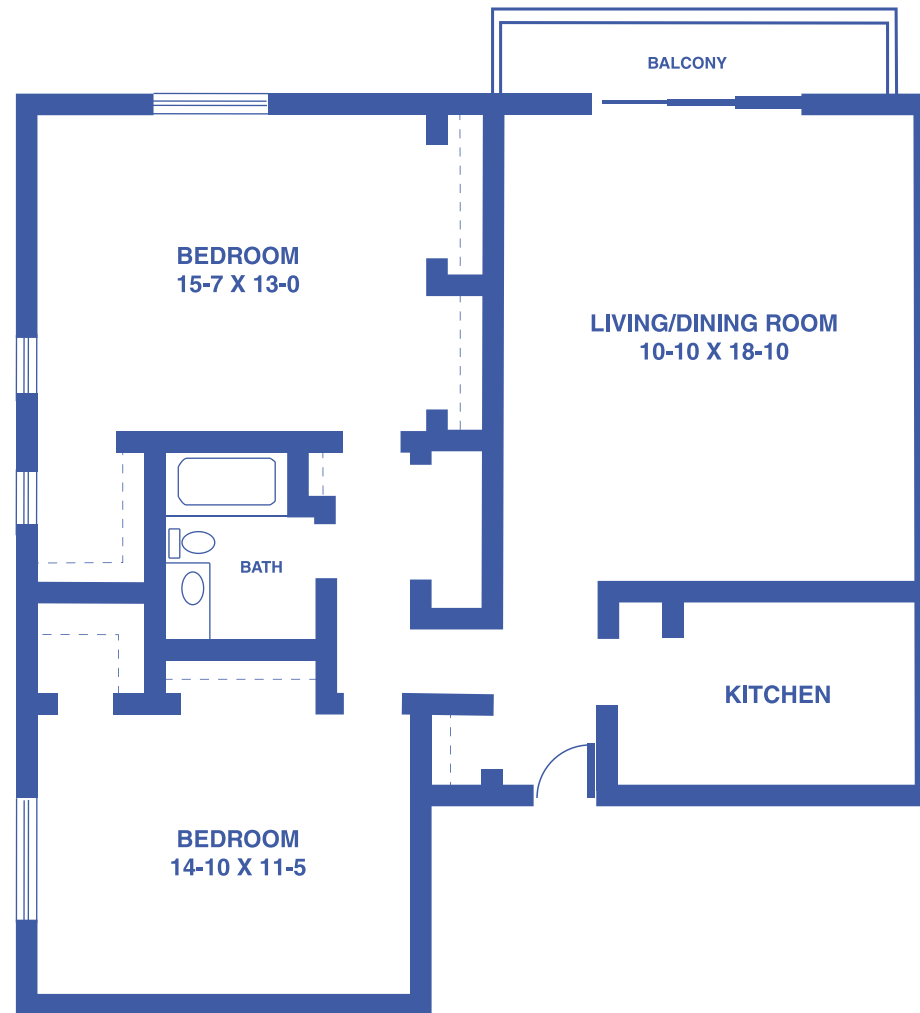

TOWER APARTMENTS: THE JUNIPER

2-BEDROOM GRAND / 1,200 SQUARE FEET

Floor plans may vary slightly and are not to scale.