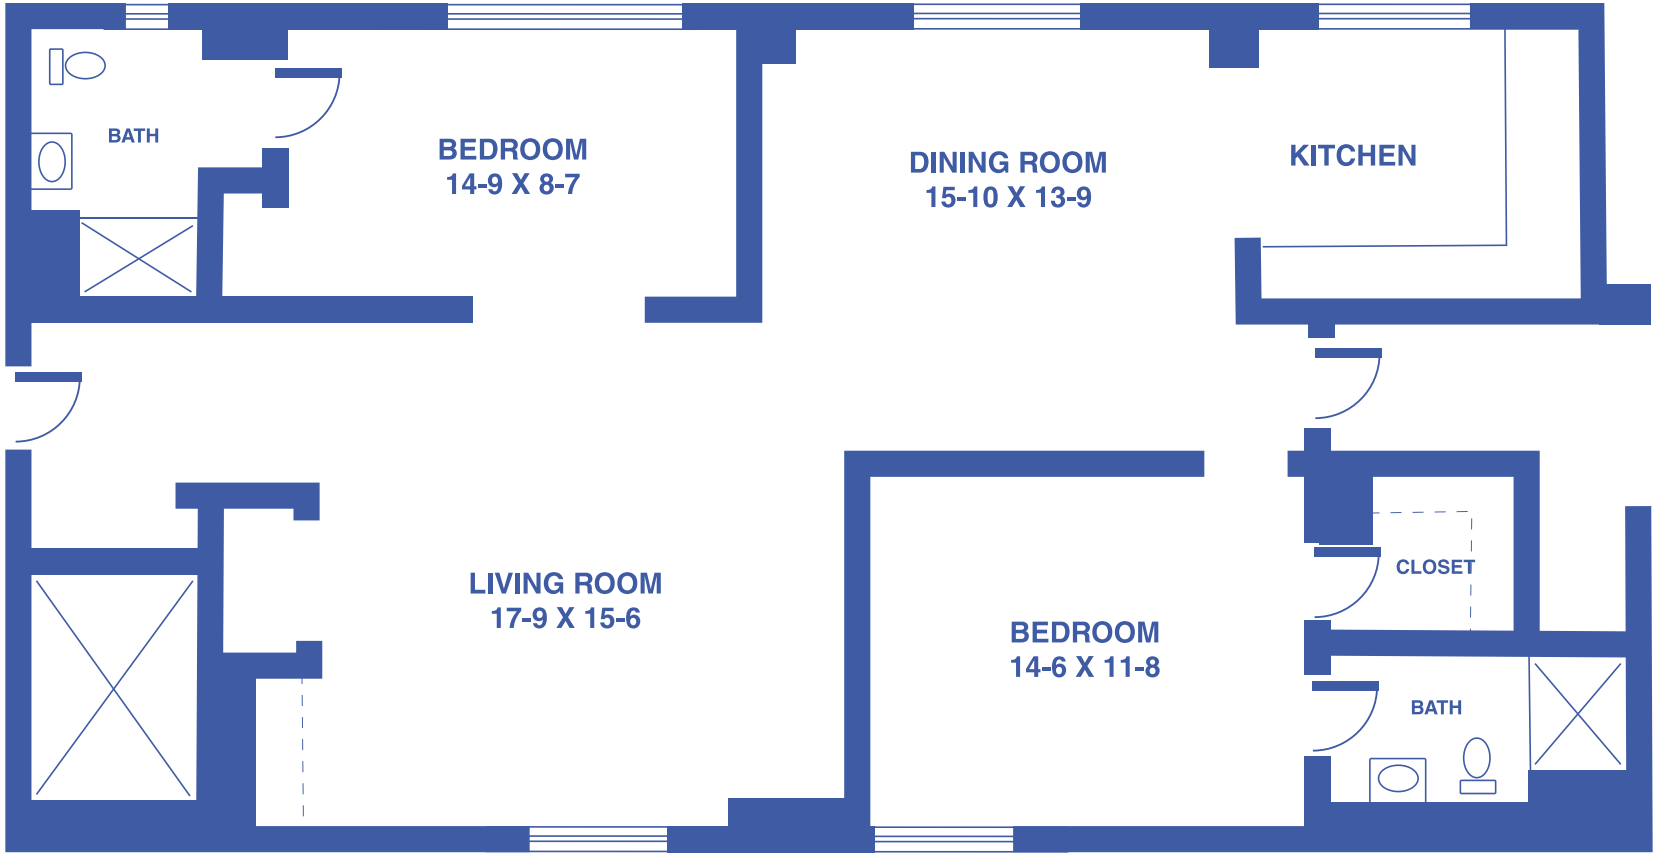

TOWER APARTMENTS: THE MAPLE

2-BEDROOM GRAND / 1,130 SQUARE FEET

Floor plans may vary slightly and are not to scale.