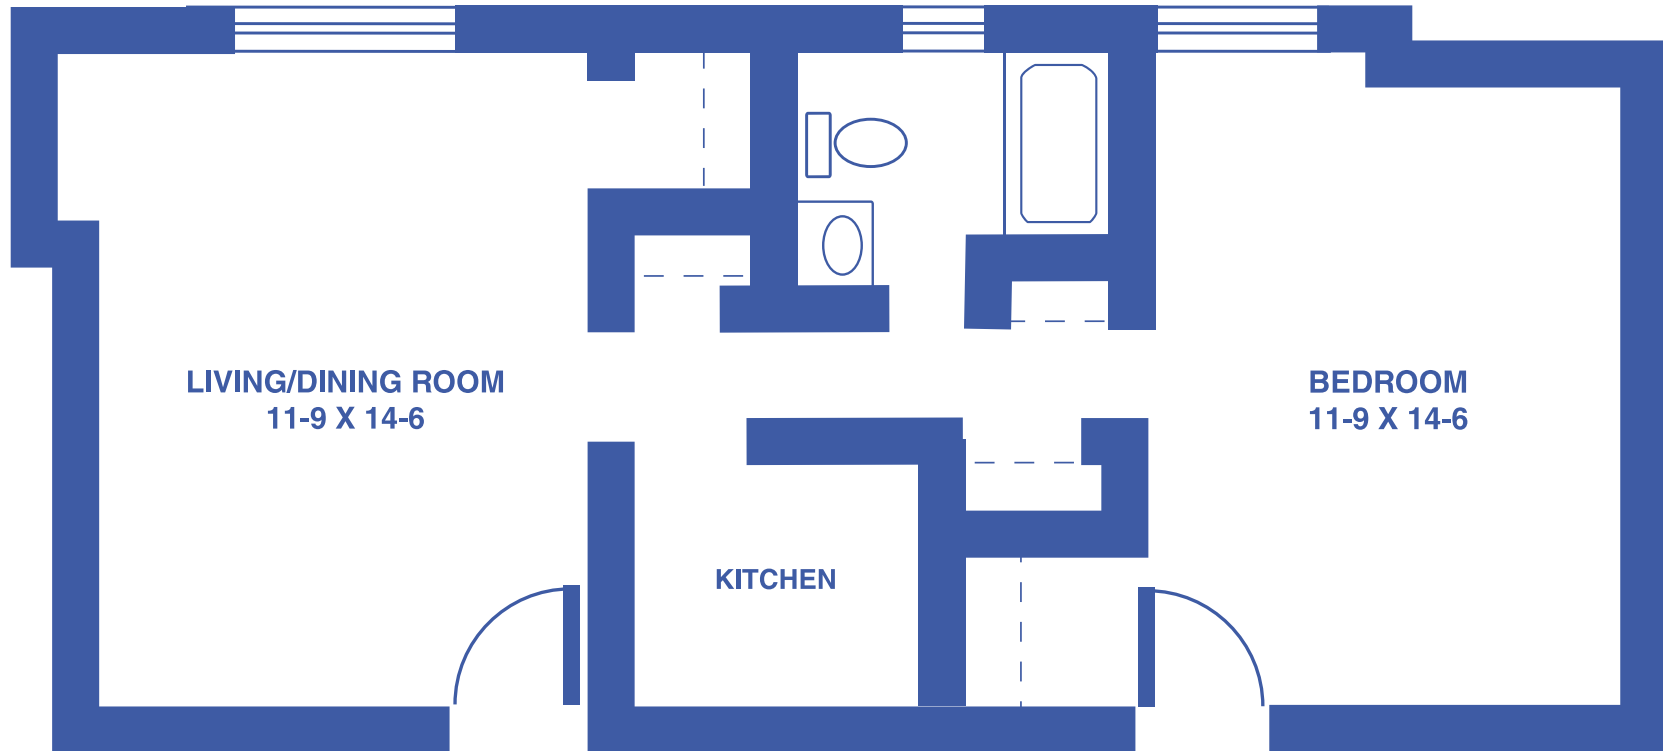

TOWER APARTMENTS: THE ALDER

1-BEDROOM / 550 SQUARE FEET

Floor plans may vary slightly and are not to scale.